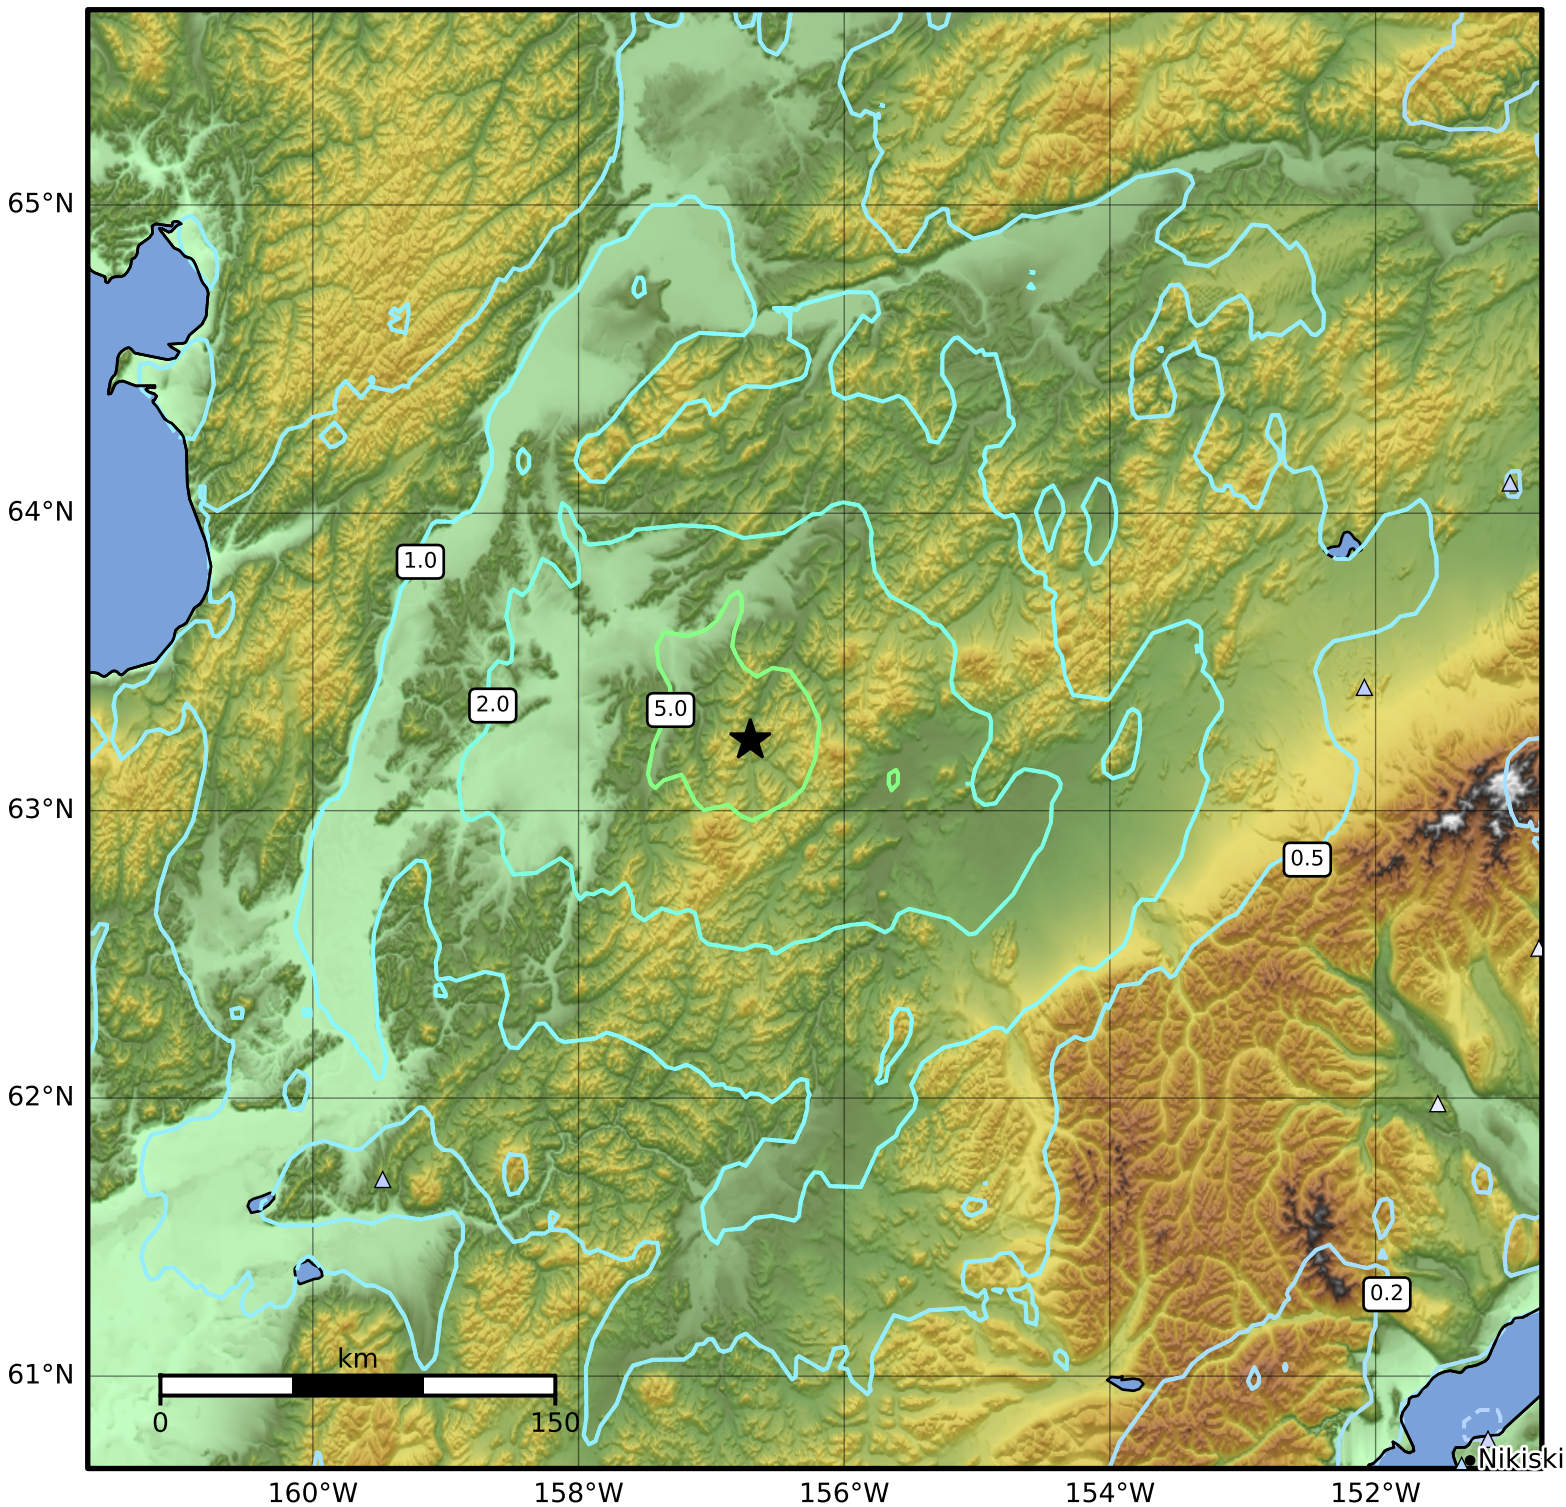

Peak Ground Velocity Map Alaska Earthquake Center
ShakeMap: 42 km (26 miles) NW of Takotna
Jan 30, 2025 04:40:12 UTC M5.8 N63.24 W156.71 Depth: 32.0km ID:ak0251doqqeo

Scale based on Worden et al. (2012)

△ Seismic Instrument ○ Reported Intensity

★ Epicenter

Version 1: Processed 2025-01-30T04:58:32Z