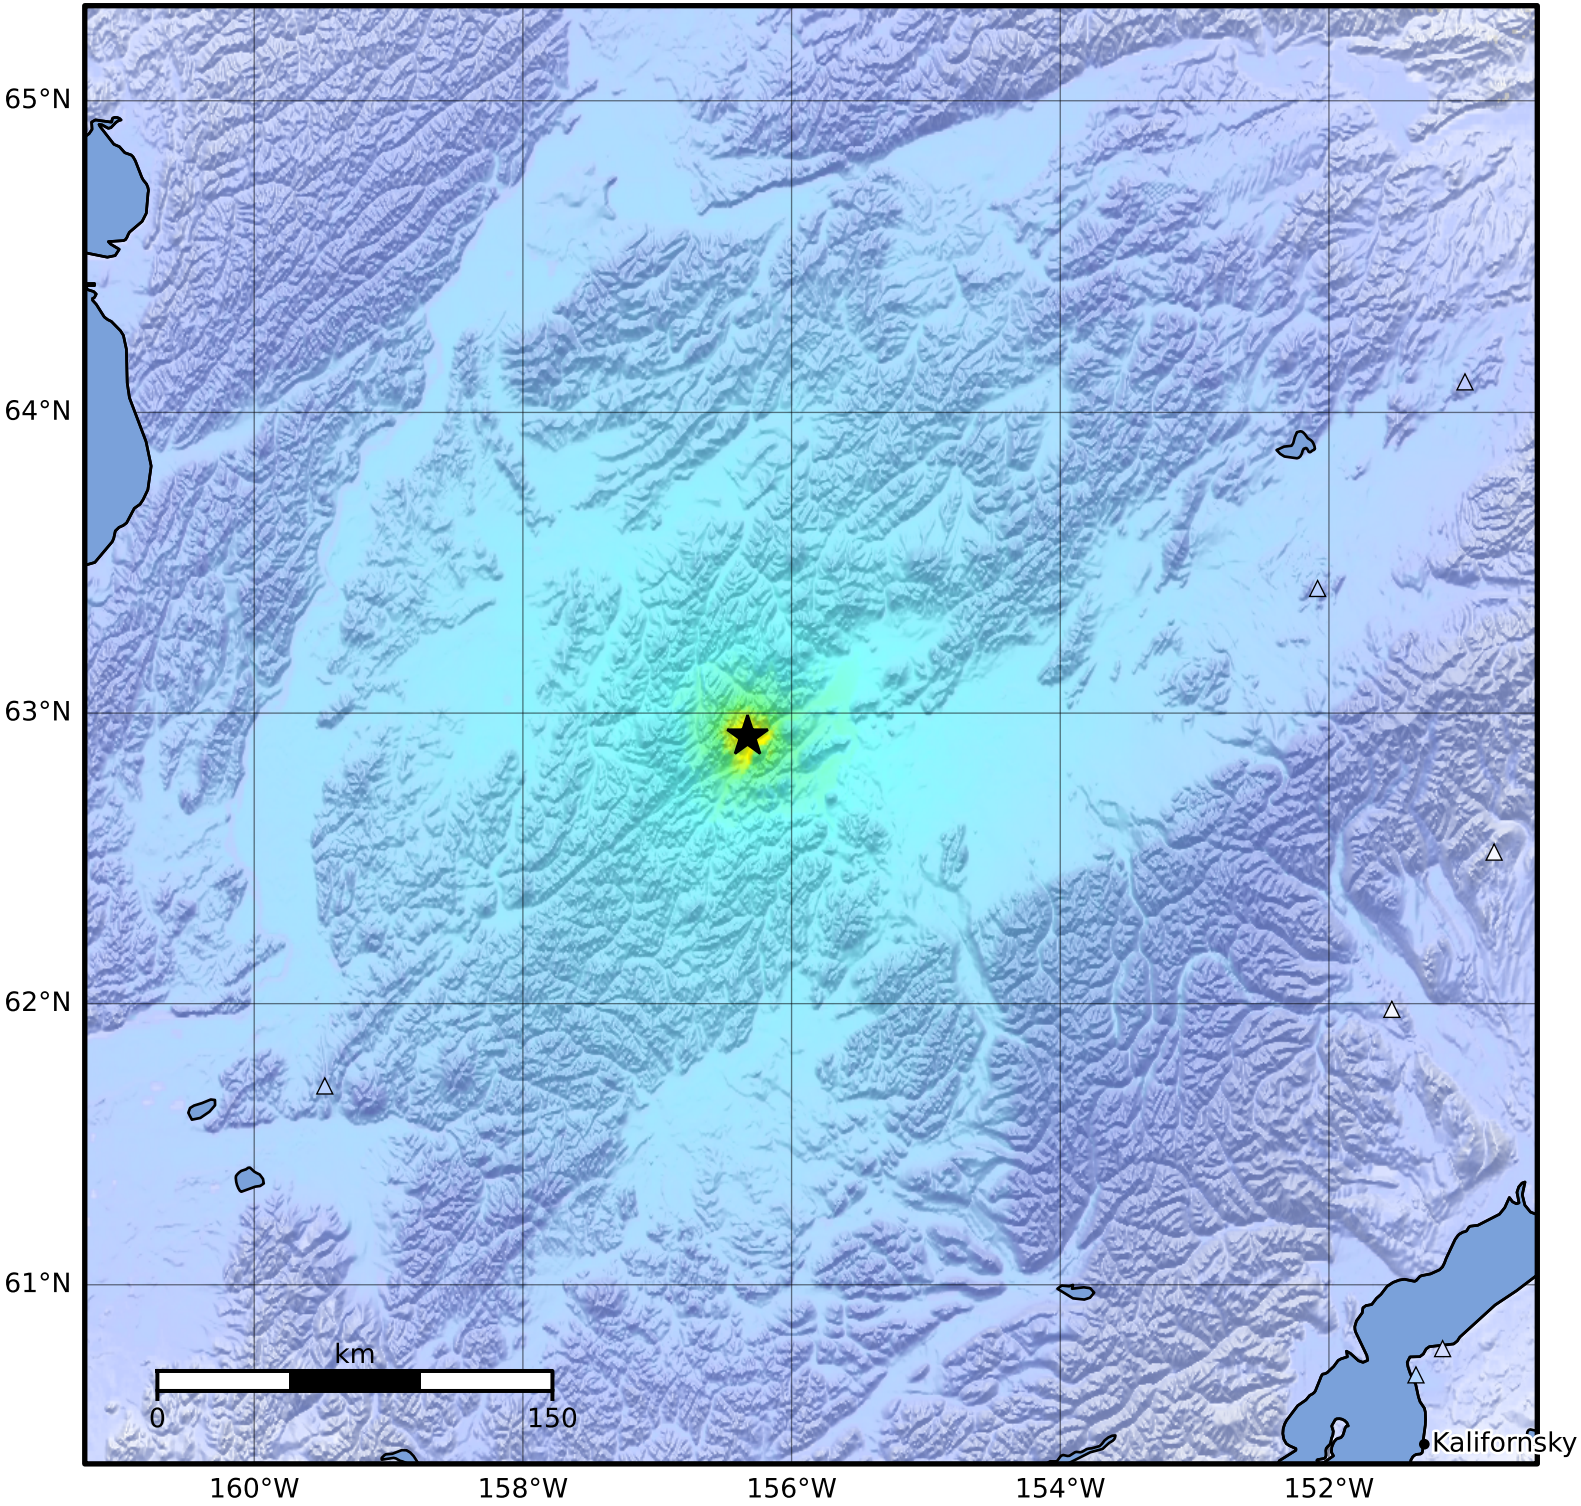

Macroseismic Intensity Map Alaska Earthquake Center  
 ShakeMap: 15 km (9 miles) WSW of Takotna  
 Jan 30, 2025 04:40:08 UTC M5.2 N62.92 W156.33 Depth: 8.8km ID:ak0251doqqf

SHAKING	Not felt	Weak	Light	Moderate	Strong	Very strong	Severe	Violent	Extreme
DAMAGE	None	None	None	Very light	Light	Moderate	Moderate/heavy	Heavy	Very heavy
PGA(%g)	<0.0464	0.297	2.76	6.2	11.5	21.5	40.1	74.7	>139
PGV(cm/s)	<0.0215	0.135	1.41	4.65	9.64	20	41.4	85.8	>178
INTENSITY	<b>I</b>	<b>II-III</b>	<b>IV</b>	<b>V</b>	<b>VI</b>	<b>VII</b>	<b>VIII</b>	<b>IX</b>	<b>X+</b>

Scale based on Worden et al. (2012) Version 6: Processed 2025-01-30T06:12:05Z  
 △ Seismic Instrument    ○ Reported Intensity    ★ Epicenter