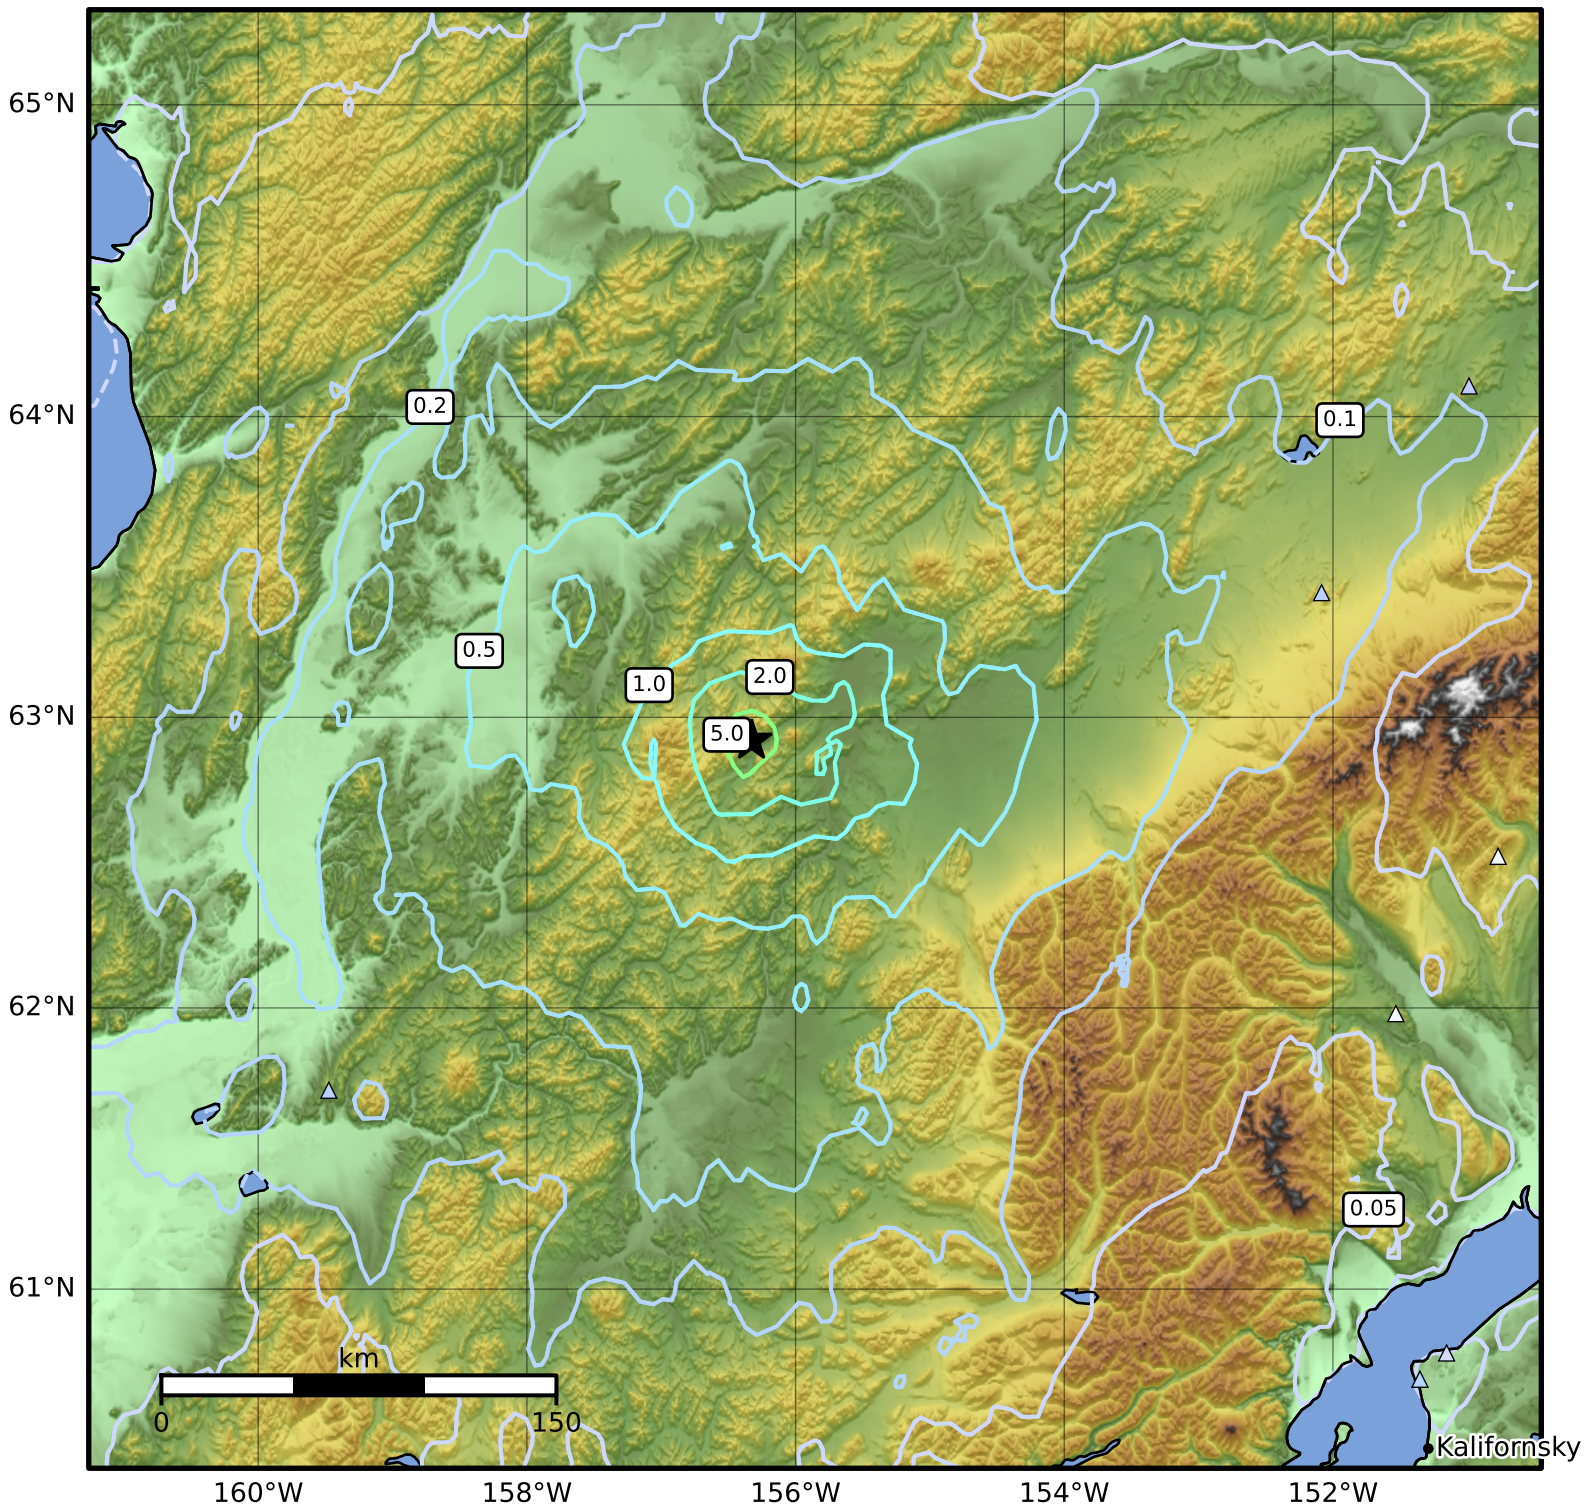

Peak Ground Velocity Map Alaska Earthquake Center
ShakeMap: 15 km (9 miles) WSW of Takotna
Jan 30, 2025 04:40:08 UTC M5.2 N62.92 W156.33 Depth: 8.8km ID:ak0251doqqfp

Scale based on Worden et al. (2012)

Version 6: Processed 2025-01-30T06:12:05Z

△ Seismic Instrument ○ Reported Intensity

★ Epicenter