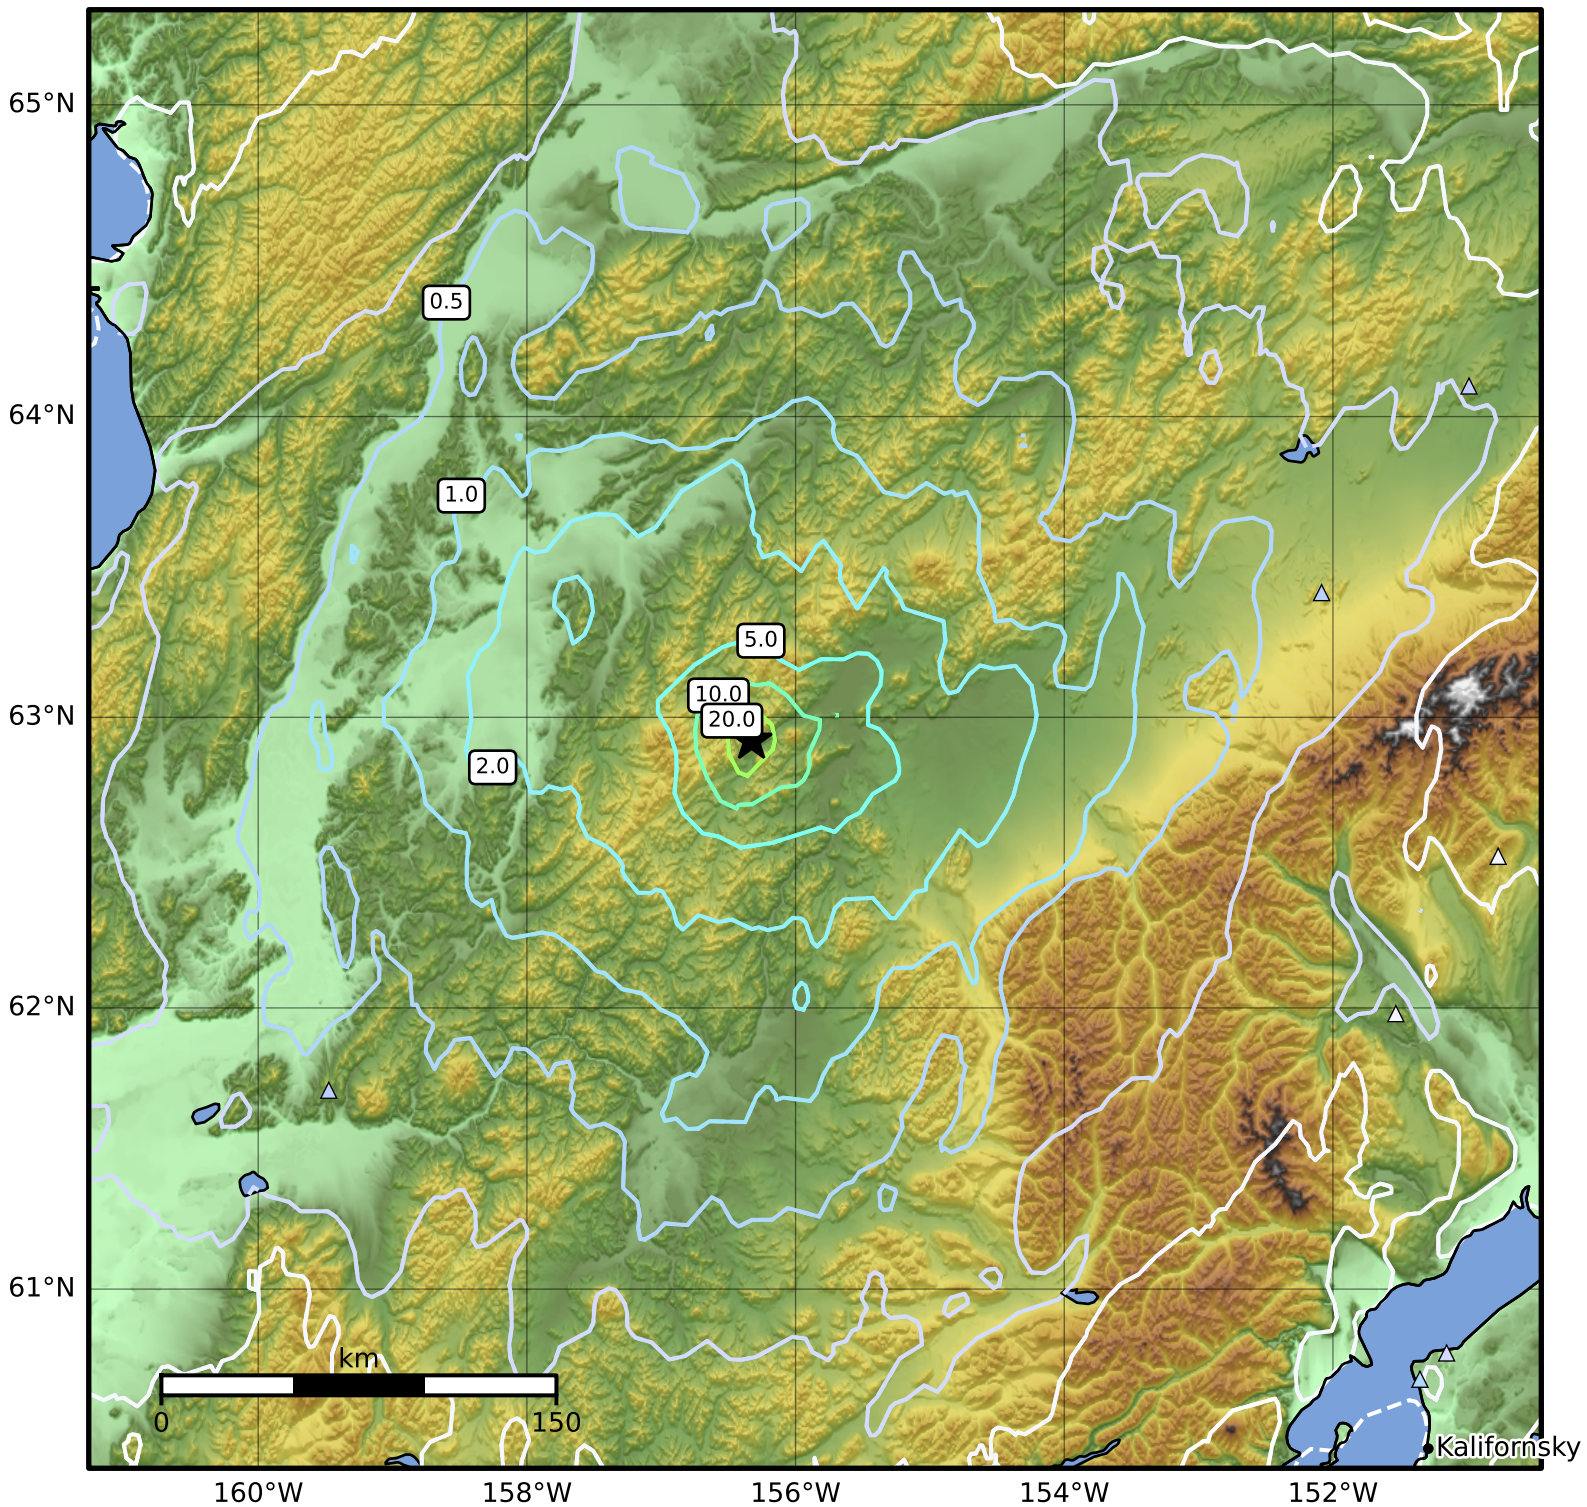

0.3 Second Peak Spectral Acceleration Map Alaska Earthquake Center
ShakeMap: 15 km (9 miles) WSW of Takotna
Jan 30, 2025 04:40:08 UTC M5.2 N62.92 W156.33 Depth: 8.8km ID:ak0251doqqfp

SA(0.3) (%g)	0.1	0.2	0.5	1	2	5	10	20	50	100	200
--------------	-----	-----	-----	---	---	---	----	----	----	-----	-----

Scale based on Worden et al. (2012)

Version 6: Processed 2025-01-30T06:12:05Z

△ Seismic Instrument ○ Reported Intensity

★ Epicenter