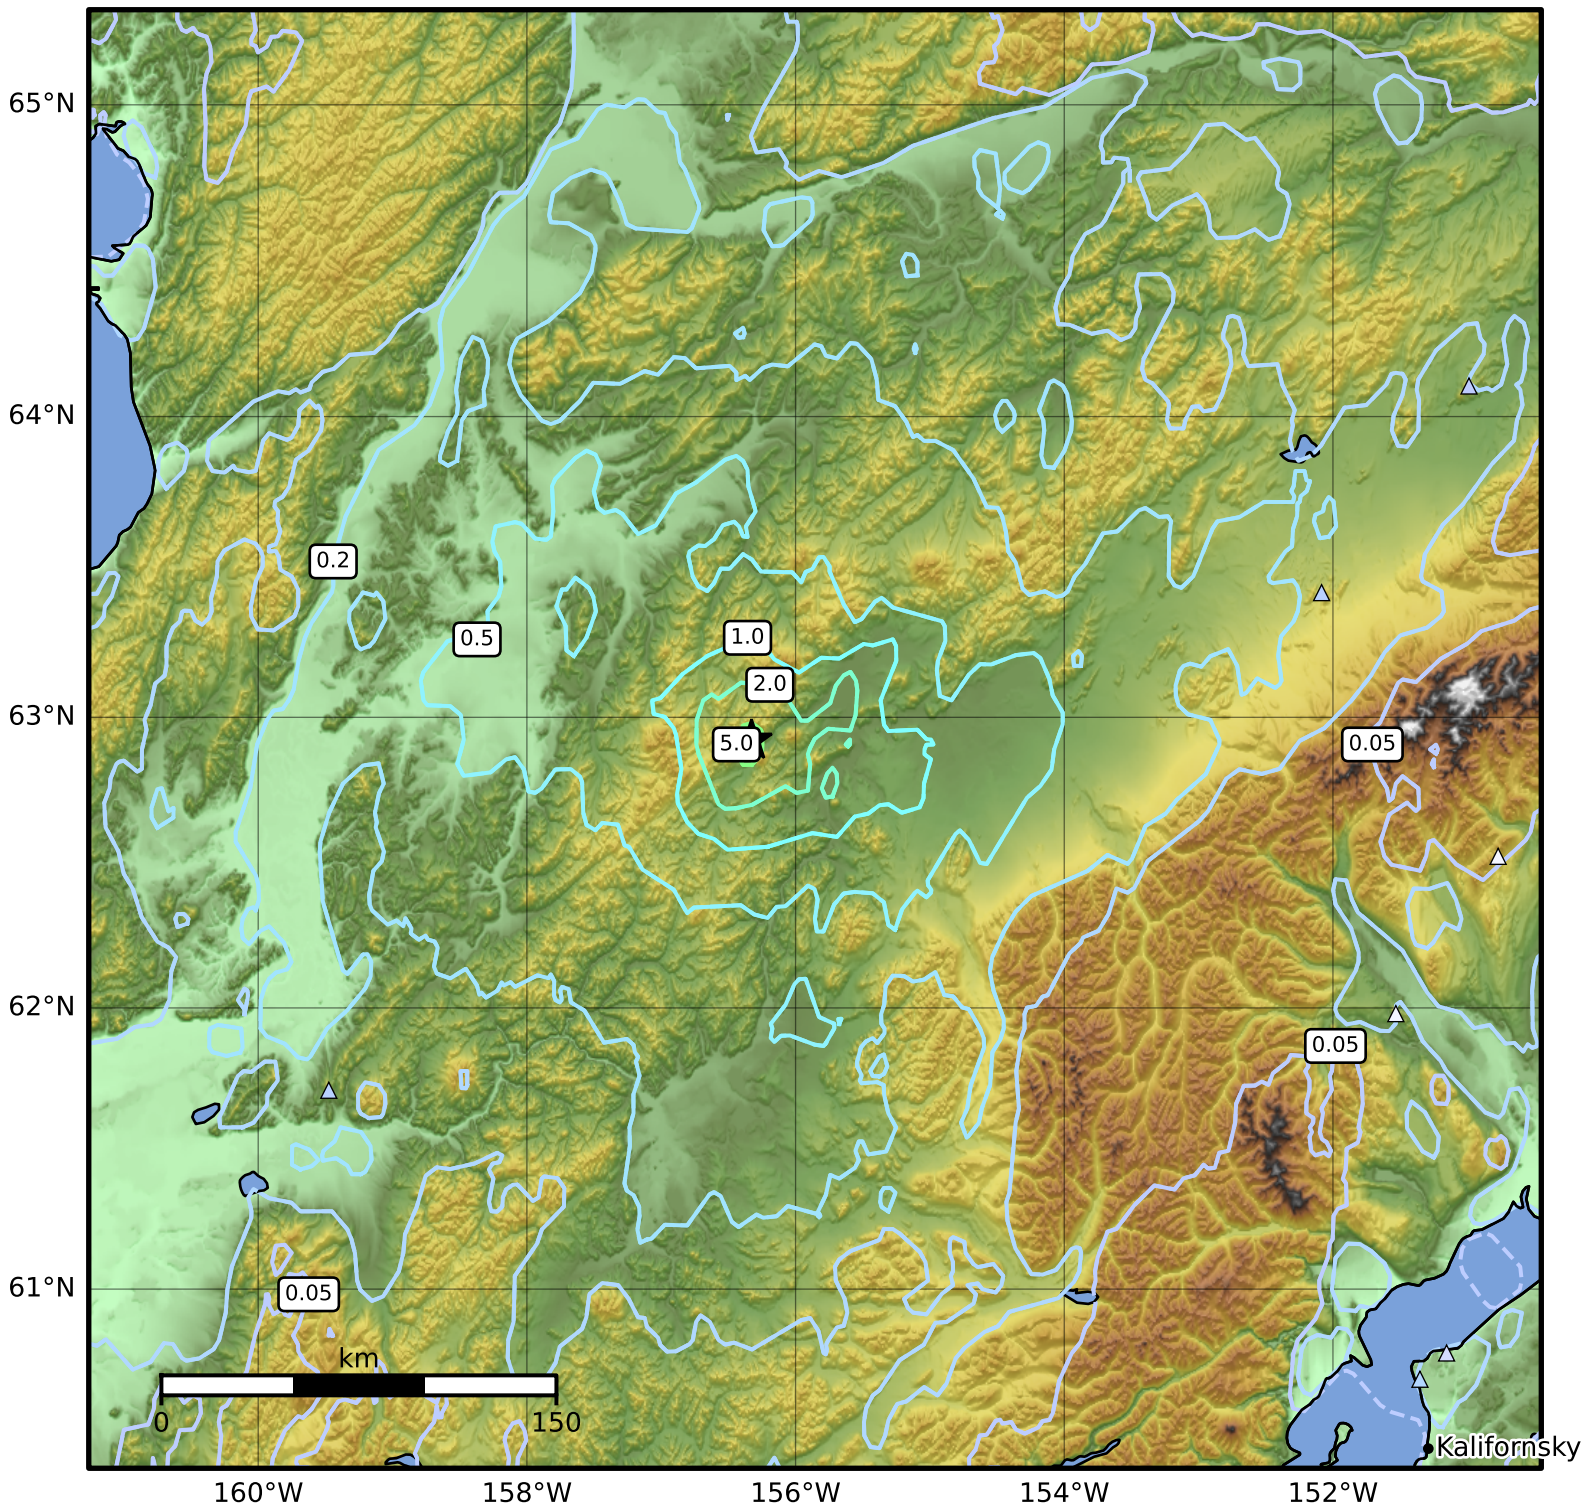

1.0 Second Peak Spectral Acceleration Map Alaska Earthquake Center
 ShakeMap: 15 km (9 miles) WSW of Takotna
 Jan 30, 2025 04:40:08 UTC M5.2 N62.92 W156.33 Depth: 8.8km ID:ak0251doqqfp

SA(1.0) (%g)	0.1	0.2	0.5	1	2	5	10	20	50	100	200
--------------	-----	-----	-----	---	---	---	----	----	----	-----	-----

Scale based on Worden et al. (2012)

Version 6: Processed 2025-01-30T06:12:05Z

△ Seismic Instrument ○ Reported Intensity

★ Epicenter