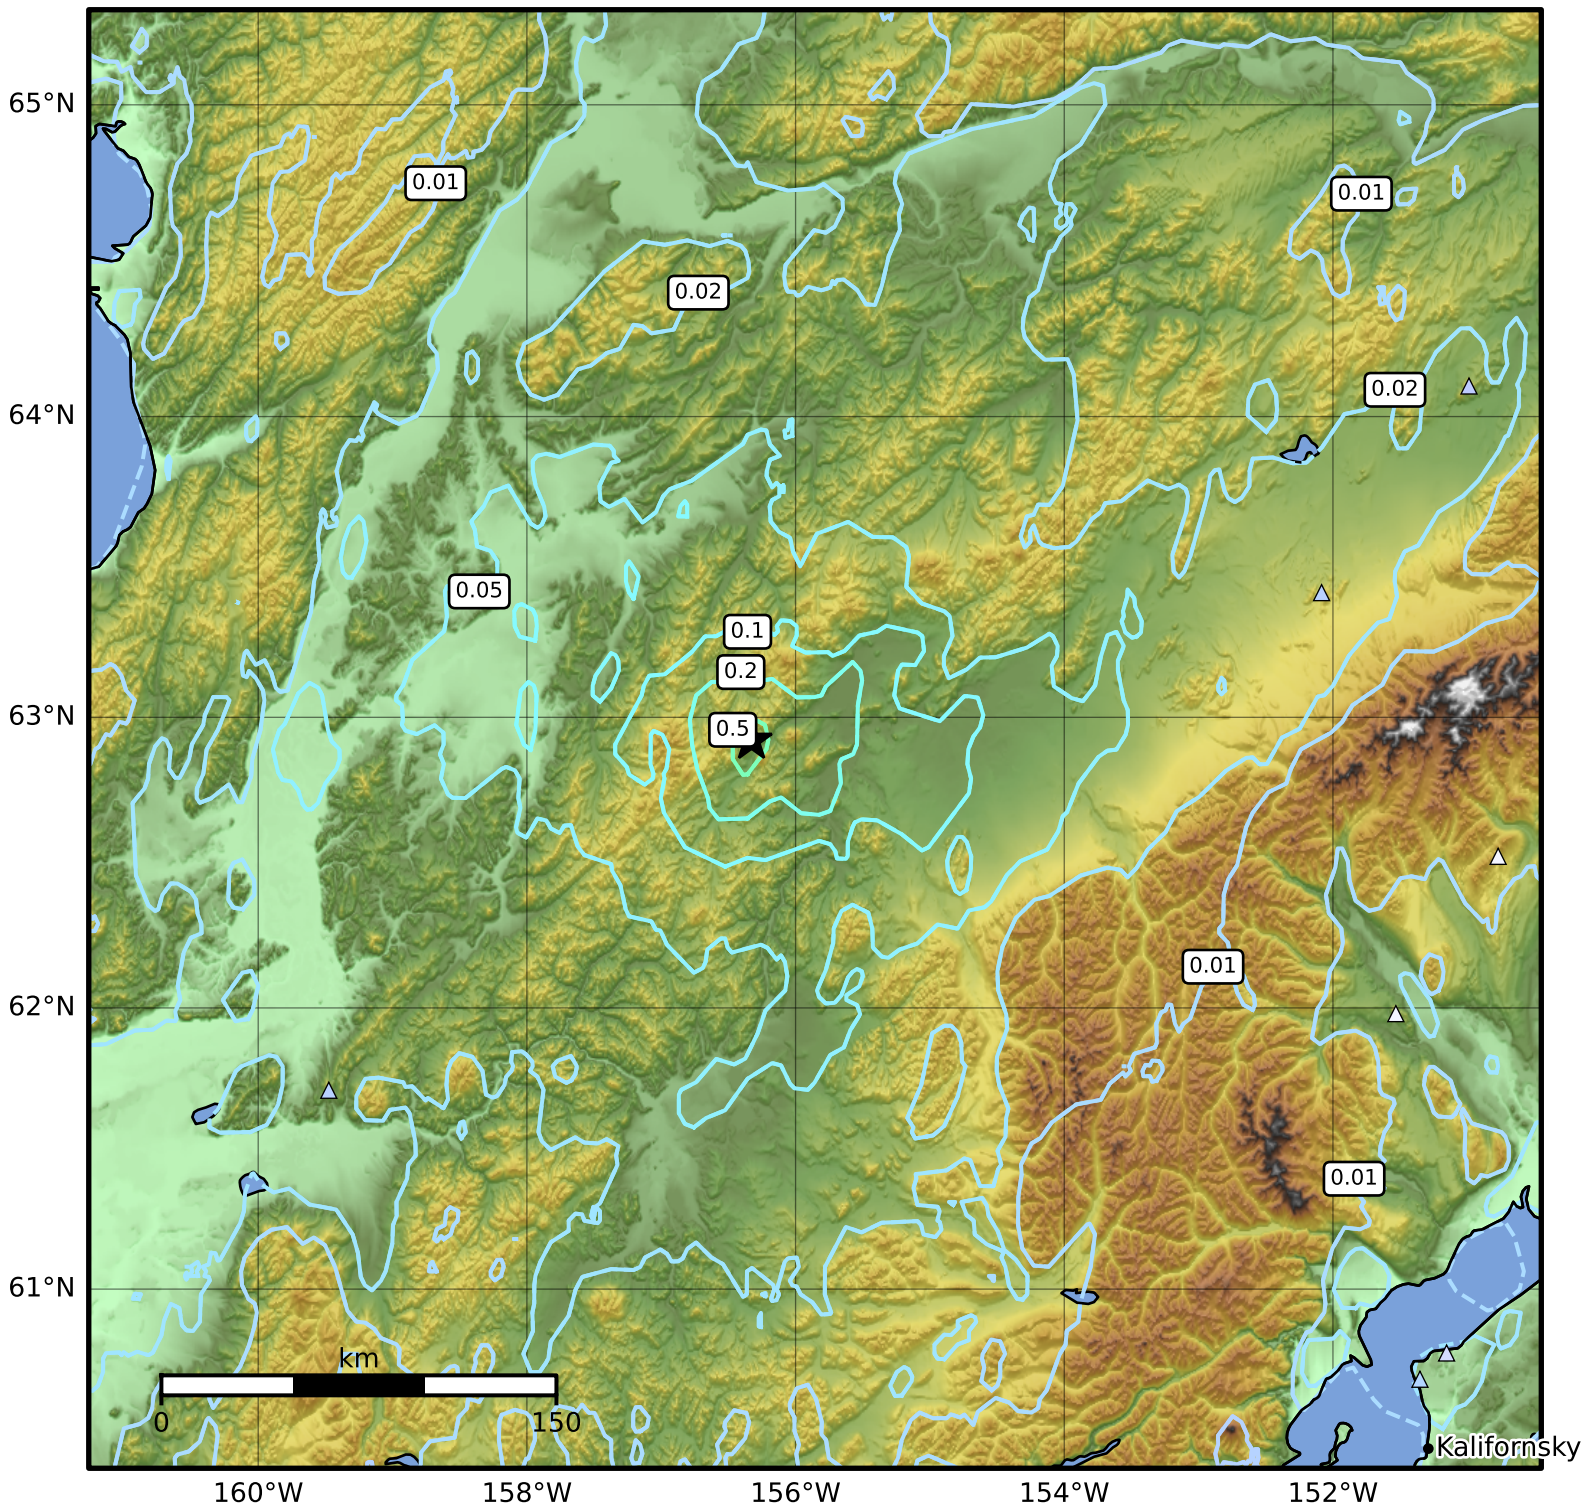

3.0 Second Peak Spectral Acceleration Map Alaska Earthquake Center
ShakeMap: 15 km (9 miles) WSW of Takotna
Jan 30, 2025 04:40:08 UTC M5.2 N62.92 W156.33 Depth: 8.8km ID:ak0251doqqfp

Scale based on Worden et al. (2012)

Version 6: Processed 2025-01-30T06:12:05Z

△ Seismic Instrument ○ Reported Intensity

★ Epicenter