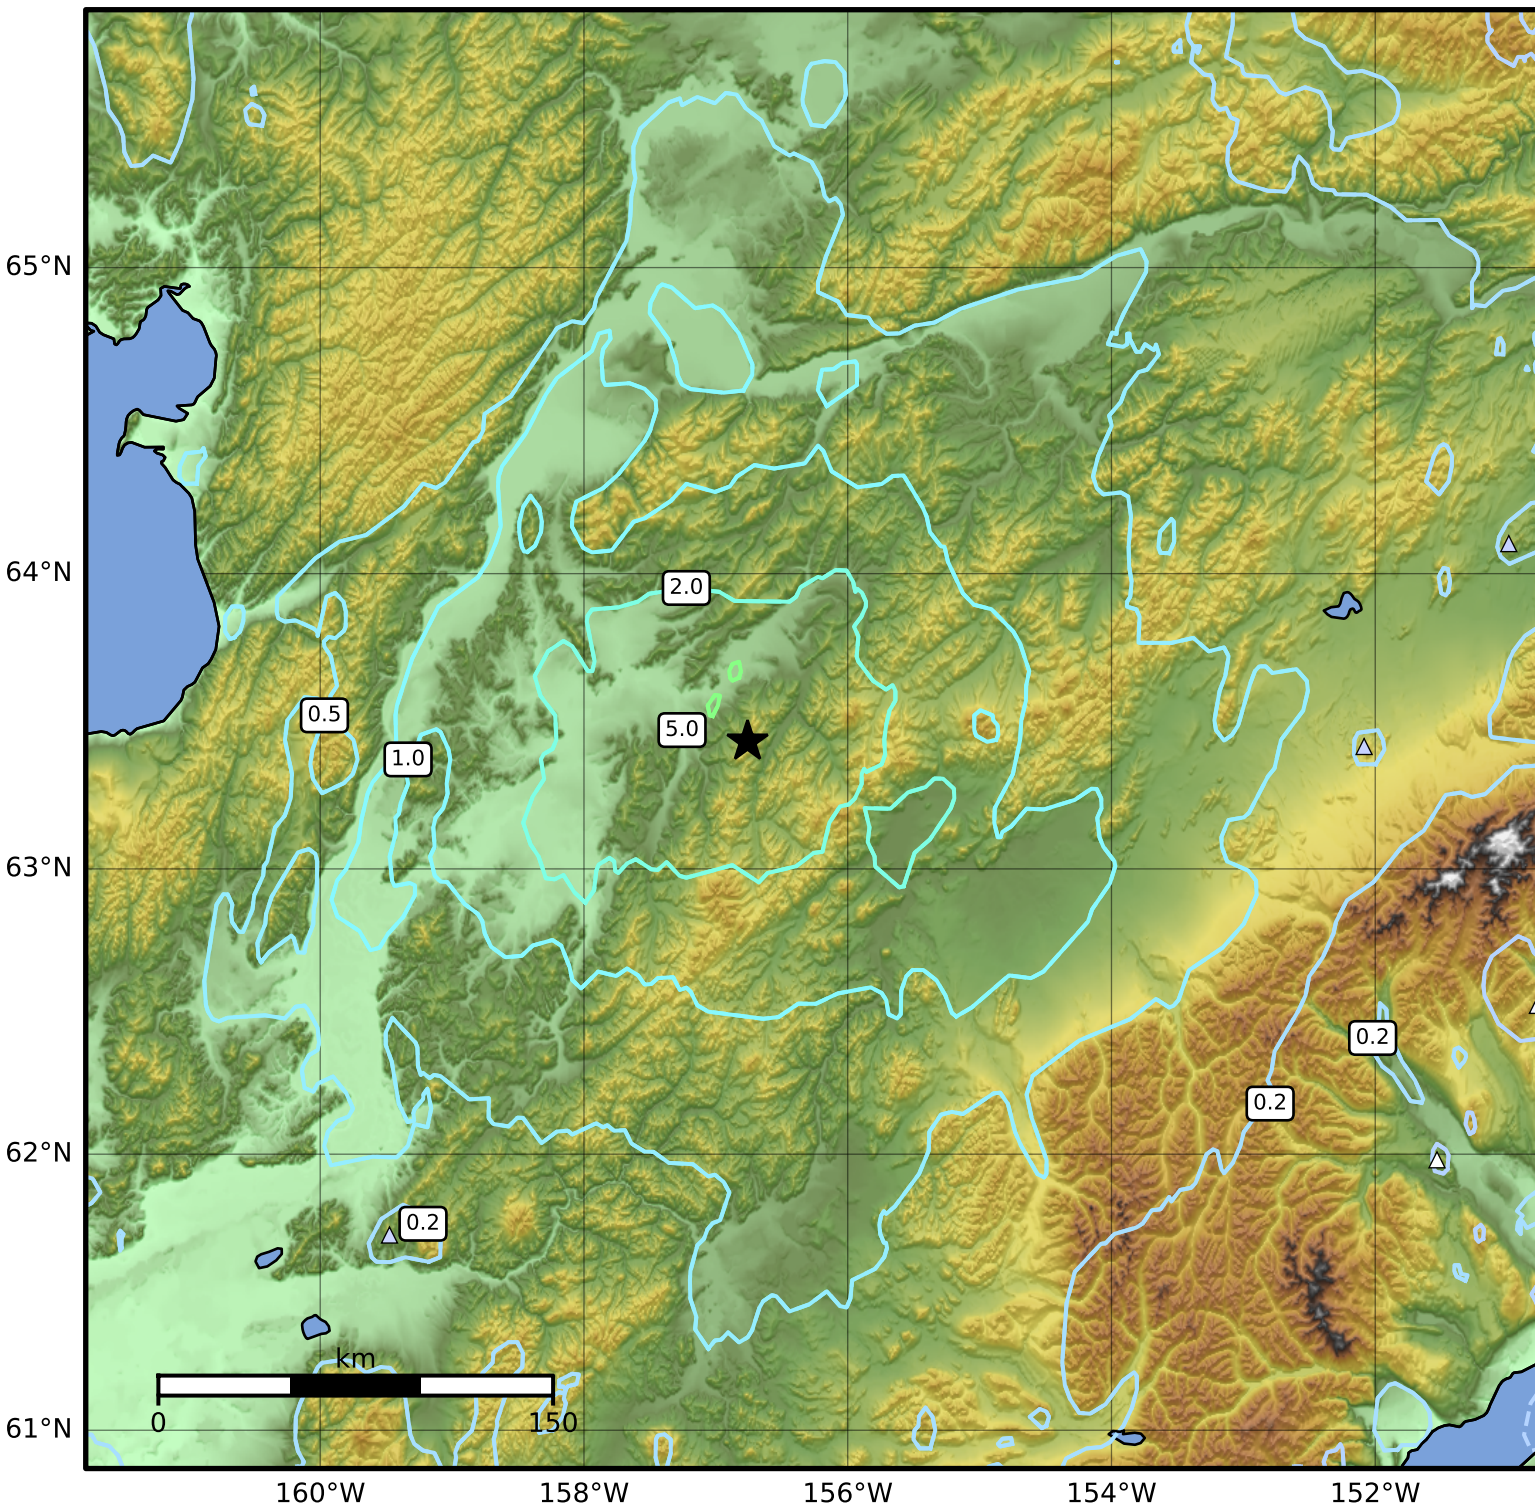

Peak Ground Velocity Map Alaska Earthquake Center
ShakeMap: 60 km (37 miles) NW of Takotna
Jan 30, 2025 04:40:19 UTC M5.6 N63.44 W156.76 Depth: 41.2km ID:ak0251dorfbc

PGV (cm/s)	0.1	0.2	0.5	1	2	5	10	20	50	100	200
------------	-----	-----	-----	---	---	---	----	----	----	-----	-----

Scale based on Worden et al. (2012)

△ Seismic Instrument ○ Reported Intensity

★ Epicenter

Version 1: Processed 2025-01-30T05:09:34Z