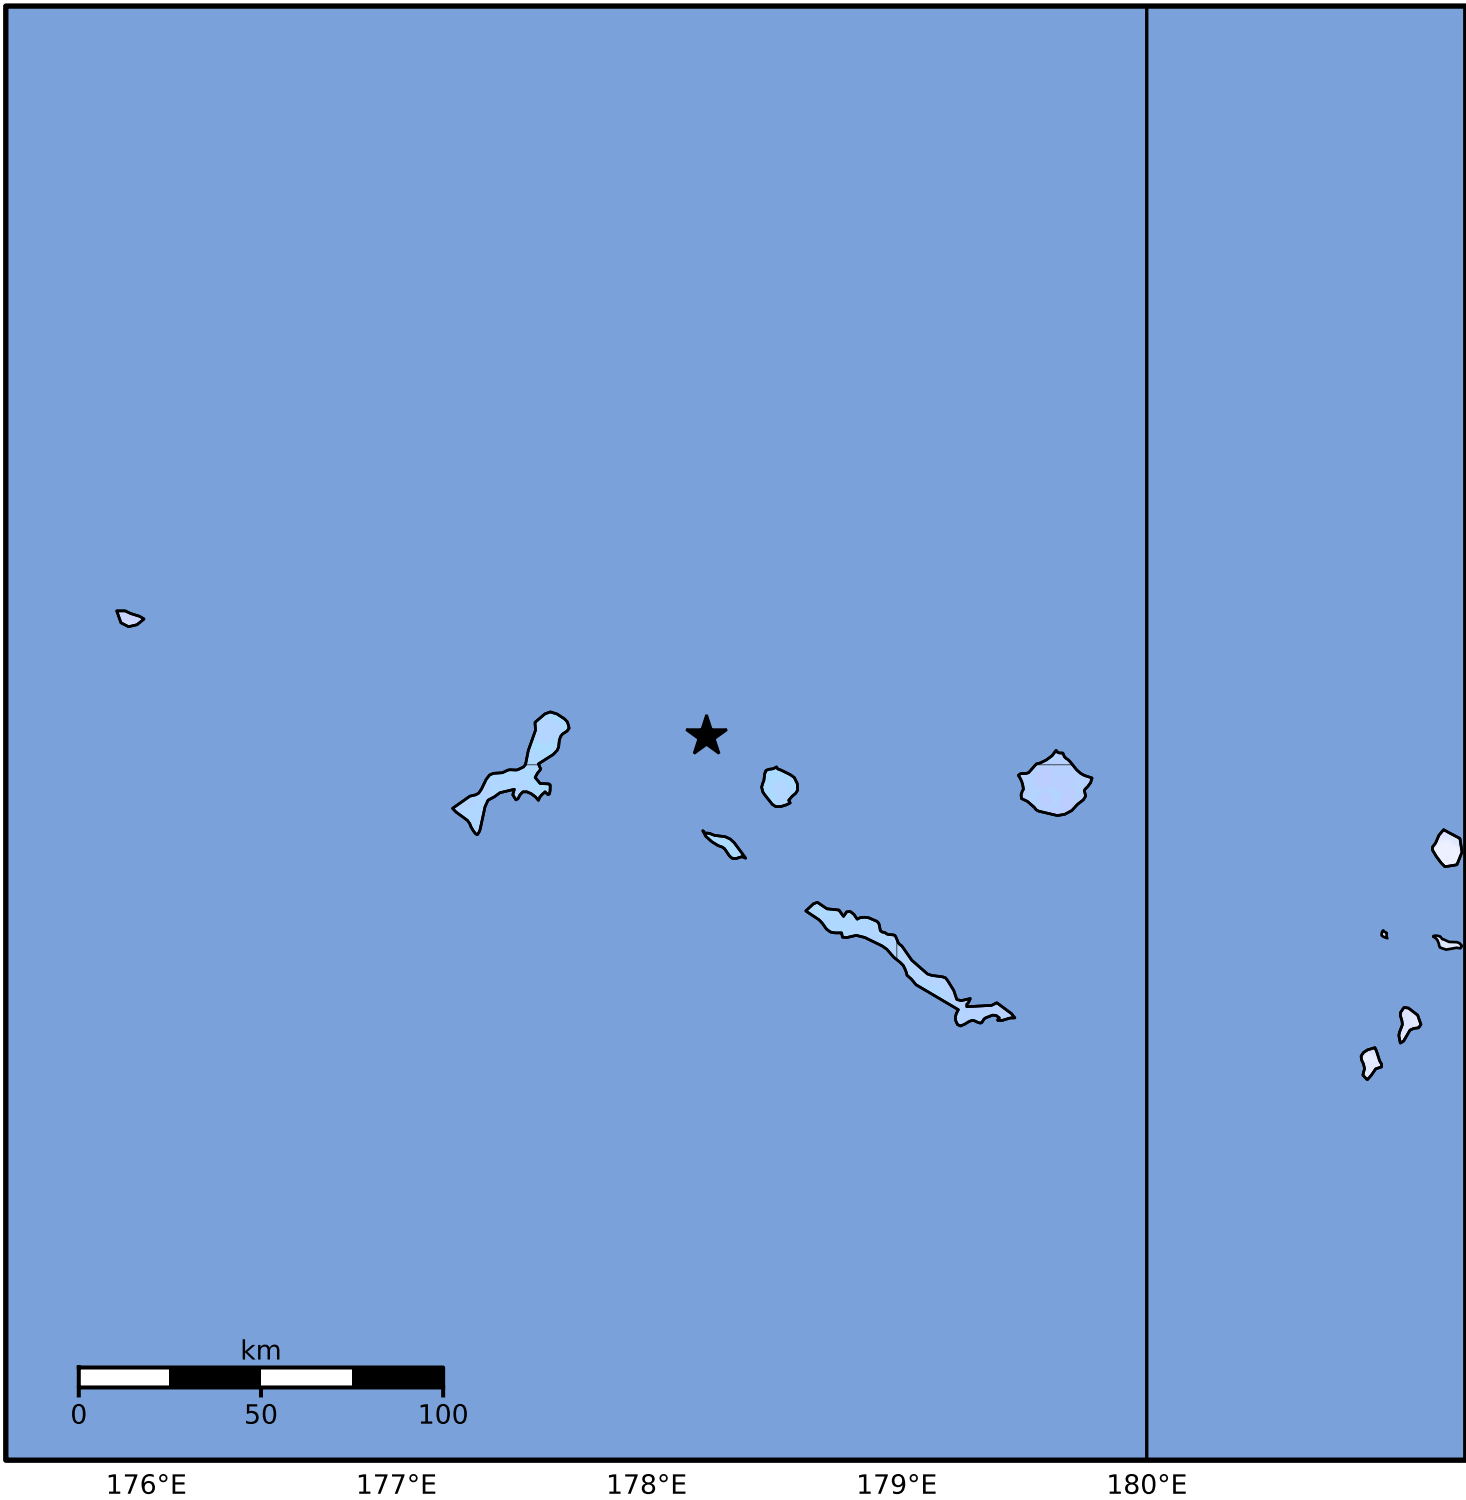

Macroseismic Intensity Map Alaska Earthquake Center
 ShakeMap: 80 km (50 miles) NW of Amchitka
 Jan 30, 2025 04:53:08 UTC M4.0 N52.07 E178.24 Depth: 132.6km ID:ak0251dotivs

SHAKING	Not felt	Weak	Light	Moderate	Strong	Very strong	Severe	Violent	Extreme
DAMAGE	None	None	None	Very light	Light	Moderate	Moderate/heavy	Heavy	Very heavy
PGA(%g)	<0.0464	0.297	2.76	6.2	11.5	21.5	40.1	74.7	>139
PGV(cm/s)	<0.0215	0.135	1.41	4.65	9.64	20	41.4	85.8	>178
INTENSITY	I	II-III	IV	V	VI	VII	VIII	IX	X+

Scale based on Worden et al. (2012)

△ Seismic Instrument ○ Reported Intensity

★ Epicenter

Version 2: Processed 2025-01-30T05:51:24Z