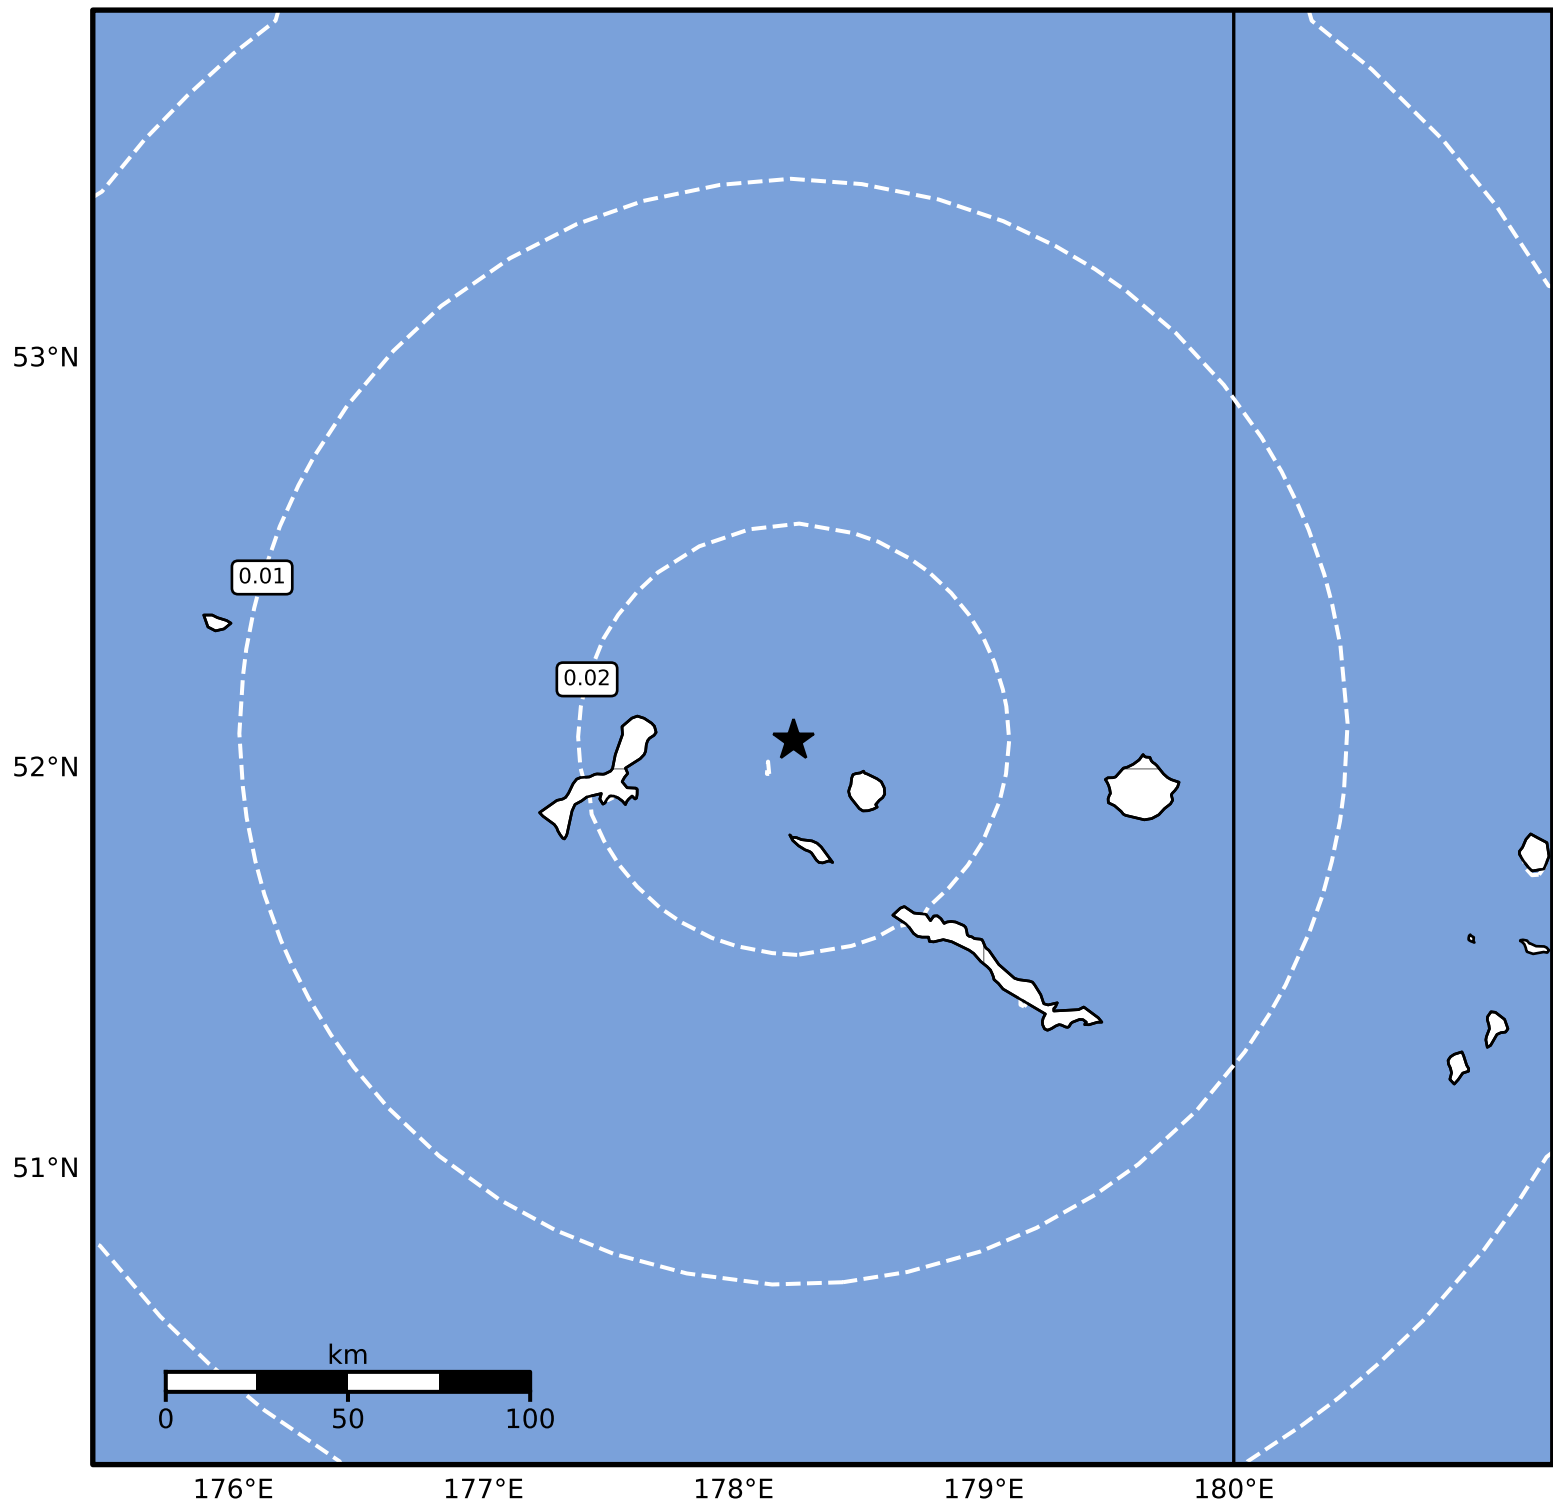

Peak Ground Velocity Map Alaska Earthquake Center
ShakeMap: 80 km (50 miles) NW of Amchitka
Jan 30, 2025 04:53:08 UTC M4.0 N52.07 E178.24 Depth: 132.6km ID:ak0251dotivs

Scale based on Worden et al. (2012)

Version 2: Processed 2025-01-30T05:51:24Z

△ Seismic Instrument ○ Reported Intensity

★ Epicenter