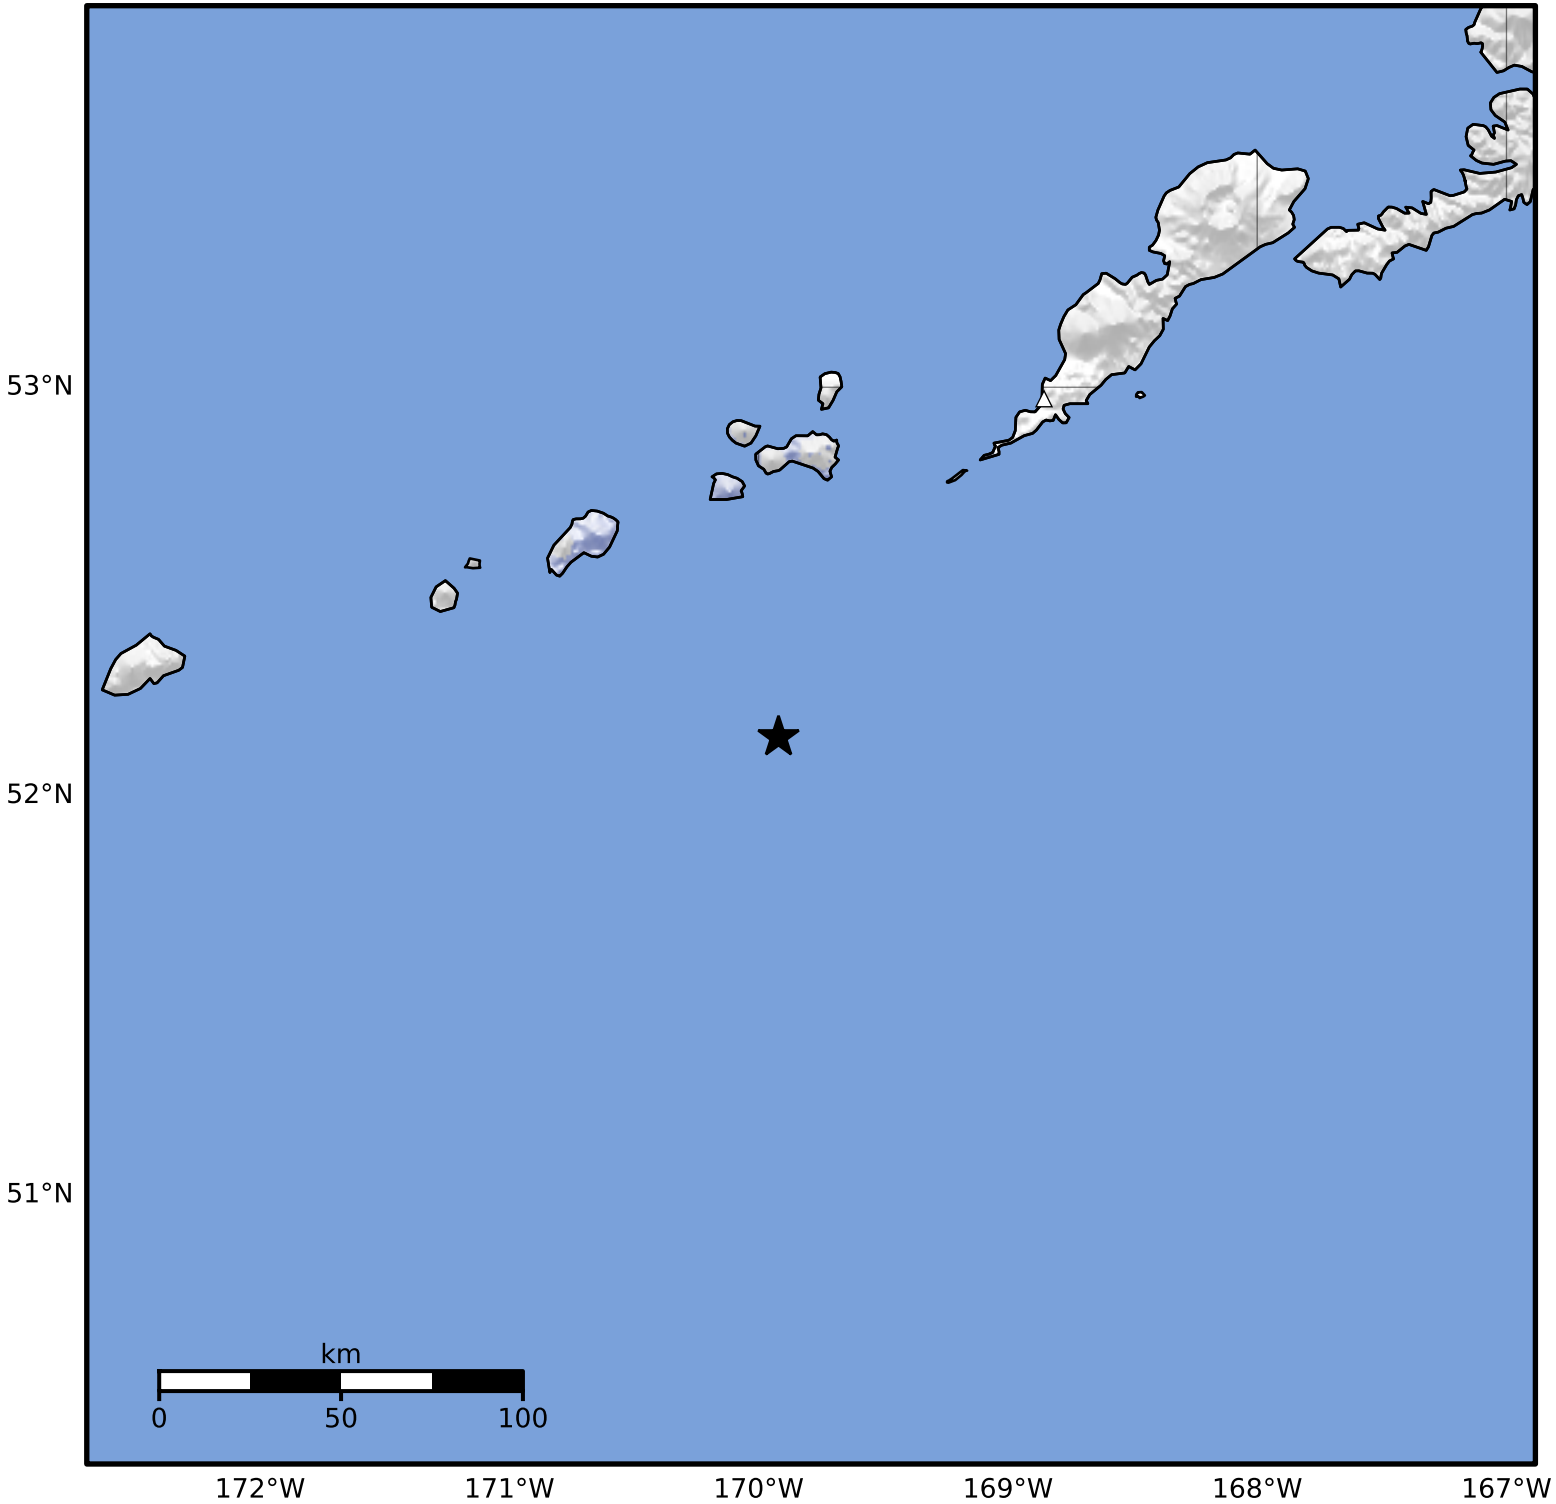

Macroseismic Intensity Map Alaska Earthquake Center
 ShakeMap: 113 km (70 miles) SW of Nikolski
 Feb 01, 2025 01:52:46 UTC M3.8 N52.14 W169.92 Depth: 25.1km ID:ak0251gy3sdv

SHAKING	Not felt	Weak	Light	Moderate	Strong	Very strong	Severe	Violent	Extreme
DAMAGE	None	None	None	Very light	Light	Moderate	Moderate/heavy	Heavy	Very heavy
PGA(%g)	<0.0464	0.297	2.76	6.2	11.5	21.5	40.1	74.7	>139
PGV(cm/s)	<0.0215	0.135	1.41	4.65	9.64	20	41.4	85.8	>178
INTENSITY	I	II-III	IV	V	VI	VII	VIII	IX	X+

Scale based on Worden et al. (2012)

△ Seismic Instrument ○ Reported Intensity

★ Epicenter

Version 2: Processed 2025-02-01T04:36:42Z