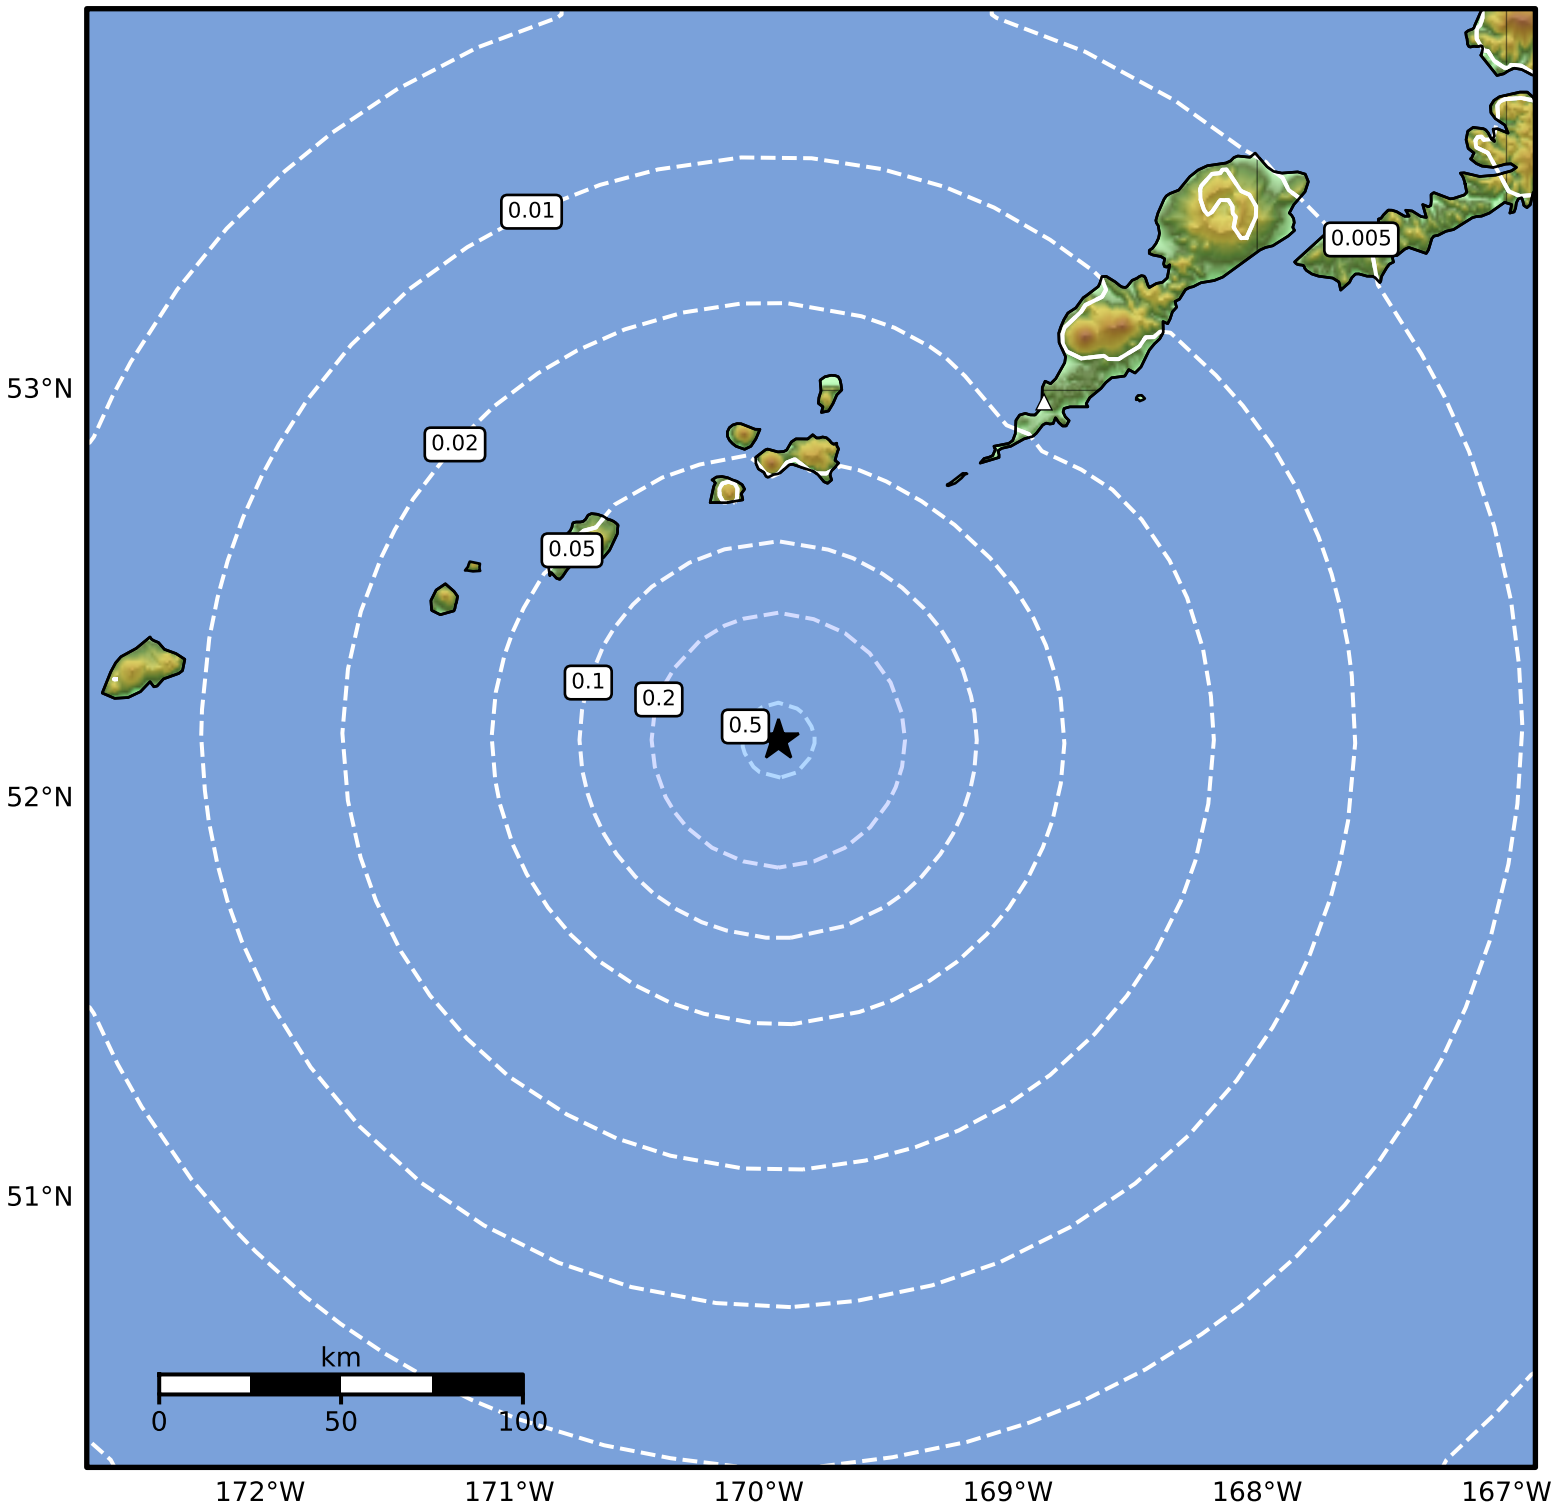

0.3 Second Peak Spectral Acceleration Map Alaska Earthquake Center
 ShakeMap: 113 km (70 miles) SW of Nikolski
 Feb 01, 2025 01:52:46 UTC M3.8 N52.14 W169.92 Depth: 25.1km ID:ak0251gy3sdv

SA(0.3) (%g)	0.1	0.2	0.5	1	2	5	10	20	50	100	200
--------------	-----	-----	-----	---	---	---	----	----	----	-----	-----

Scale based on Worden et al. (2012)

△ Seismic Instrument ○ Reported Intensity

★ Epicenter

Version 2: Processed 2025-02-01T04:36:42Z