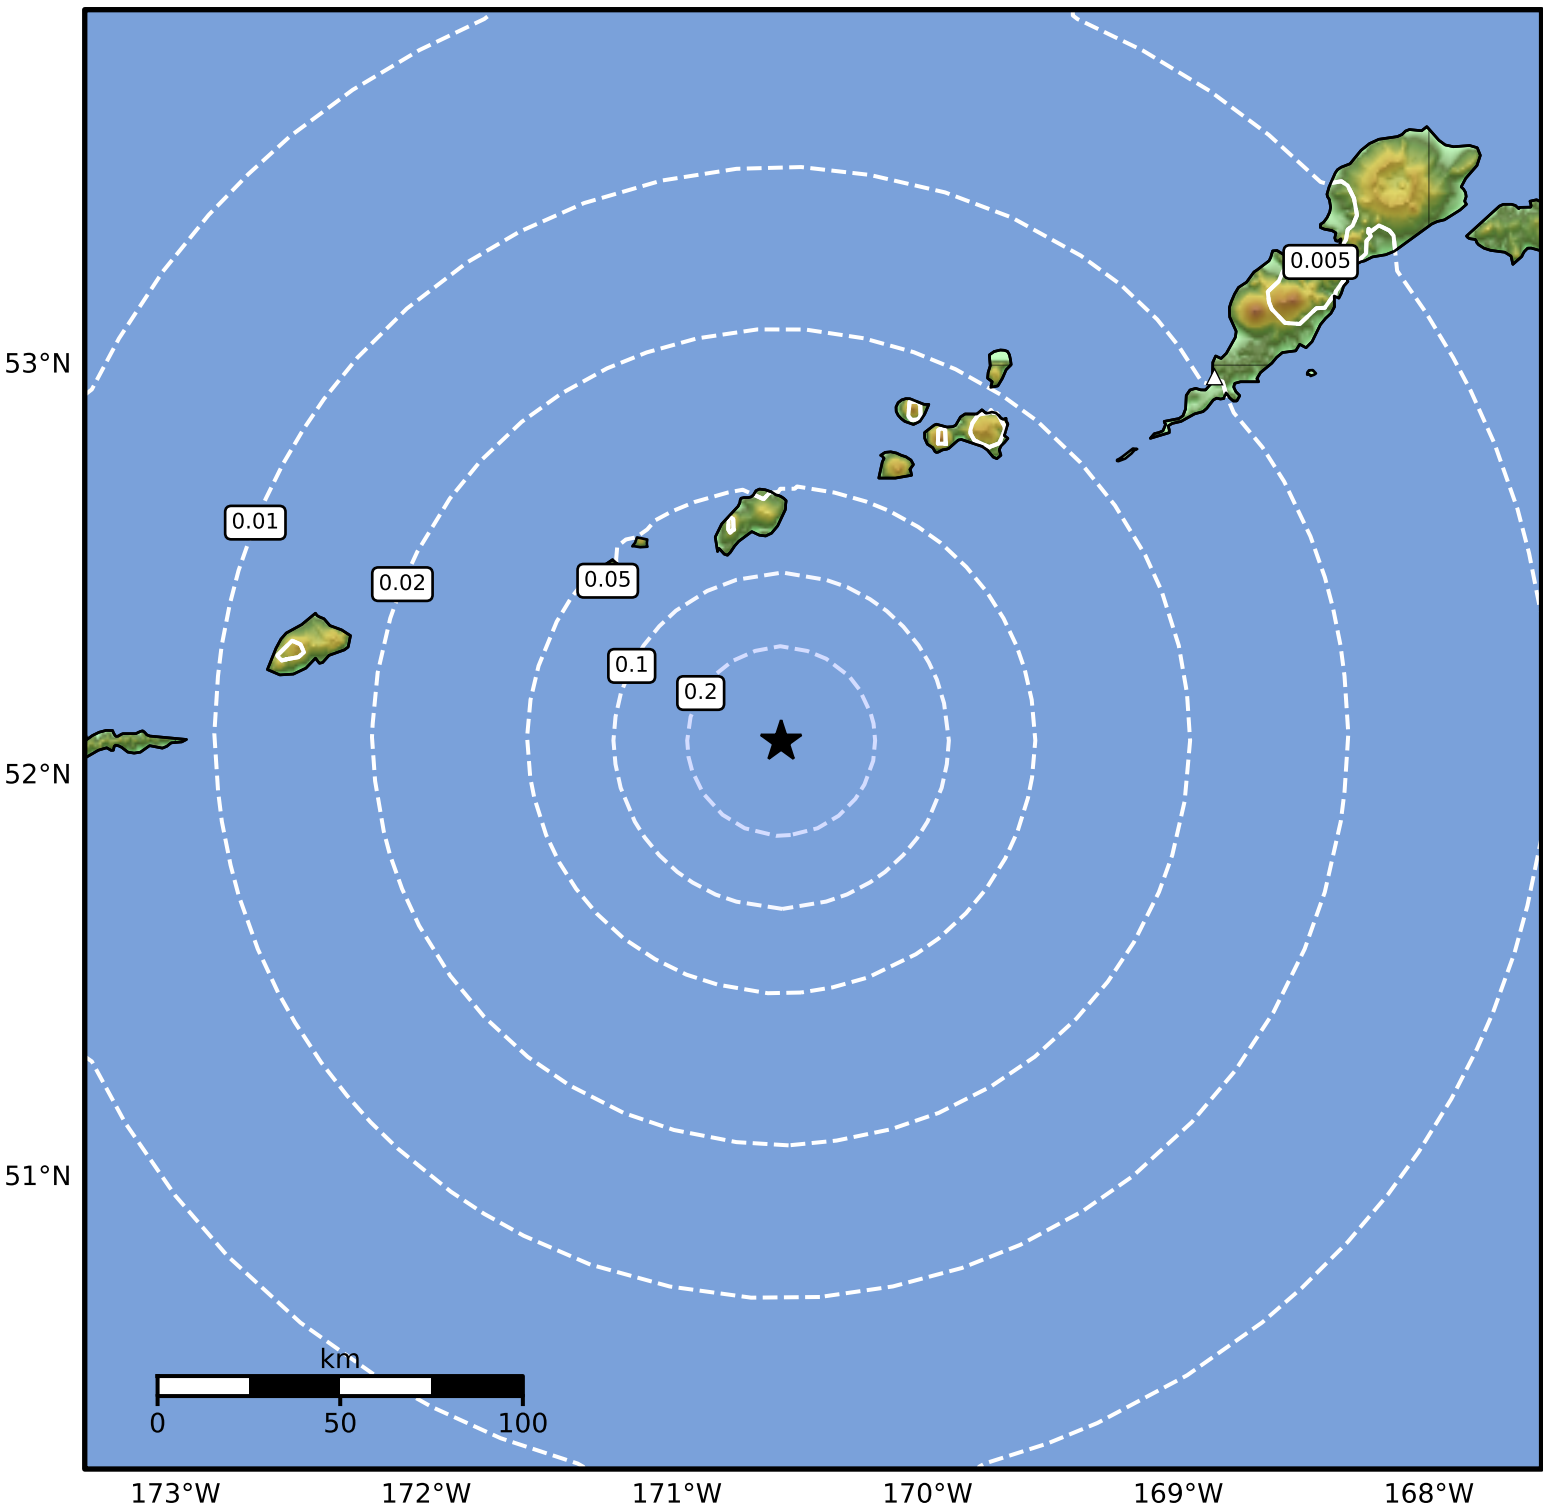

0.3 Second Peak Spectral Acceleration Map Alaska Earthquake Center
 ShakeMap: 101 km (63 miles) ESE of Amukta Pass
 Feb 01, 2025 07:01:34 UTC M3.7 N52.09 W170.58 Depth: 27.4km ID:ak0251h1df19

SA(0.3) (%g)	0.1	0.2	0.5	1	2	5	10	20	50	100	200
--------------	-----	-----	-----	---	---	---	----	----	----	-----	-----

Scale based on Worden et al. (2012)

Version 2: Processed 2025-02-01T19:31:15Z

△ Seismic Instrument ○ Reported Intensity

★ Epicenter