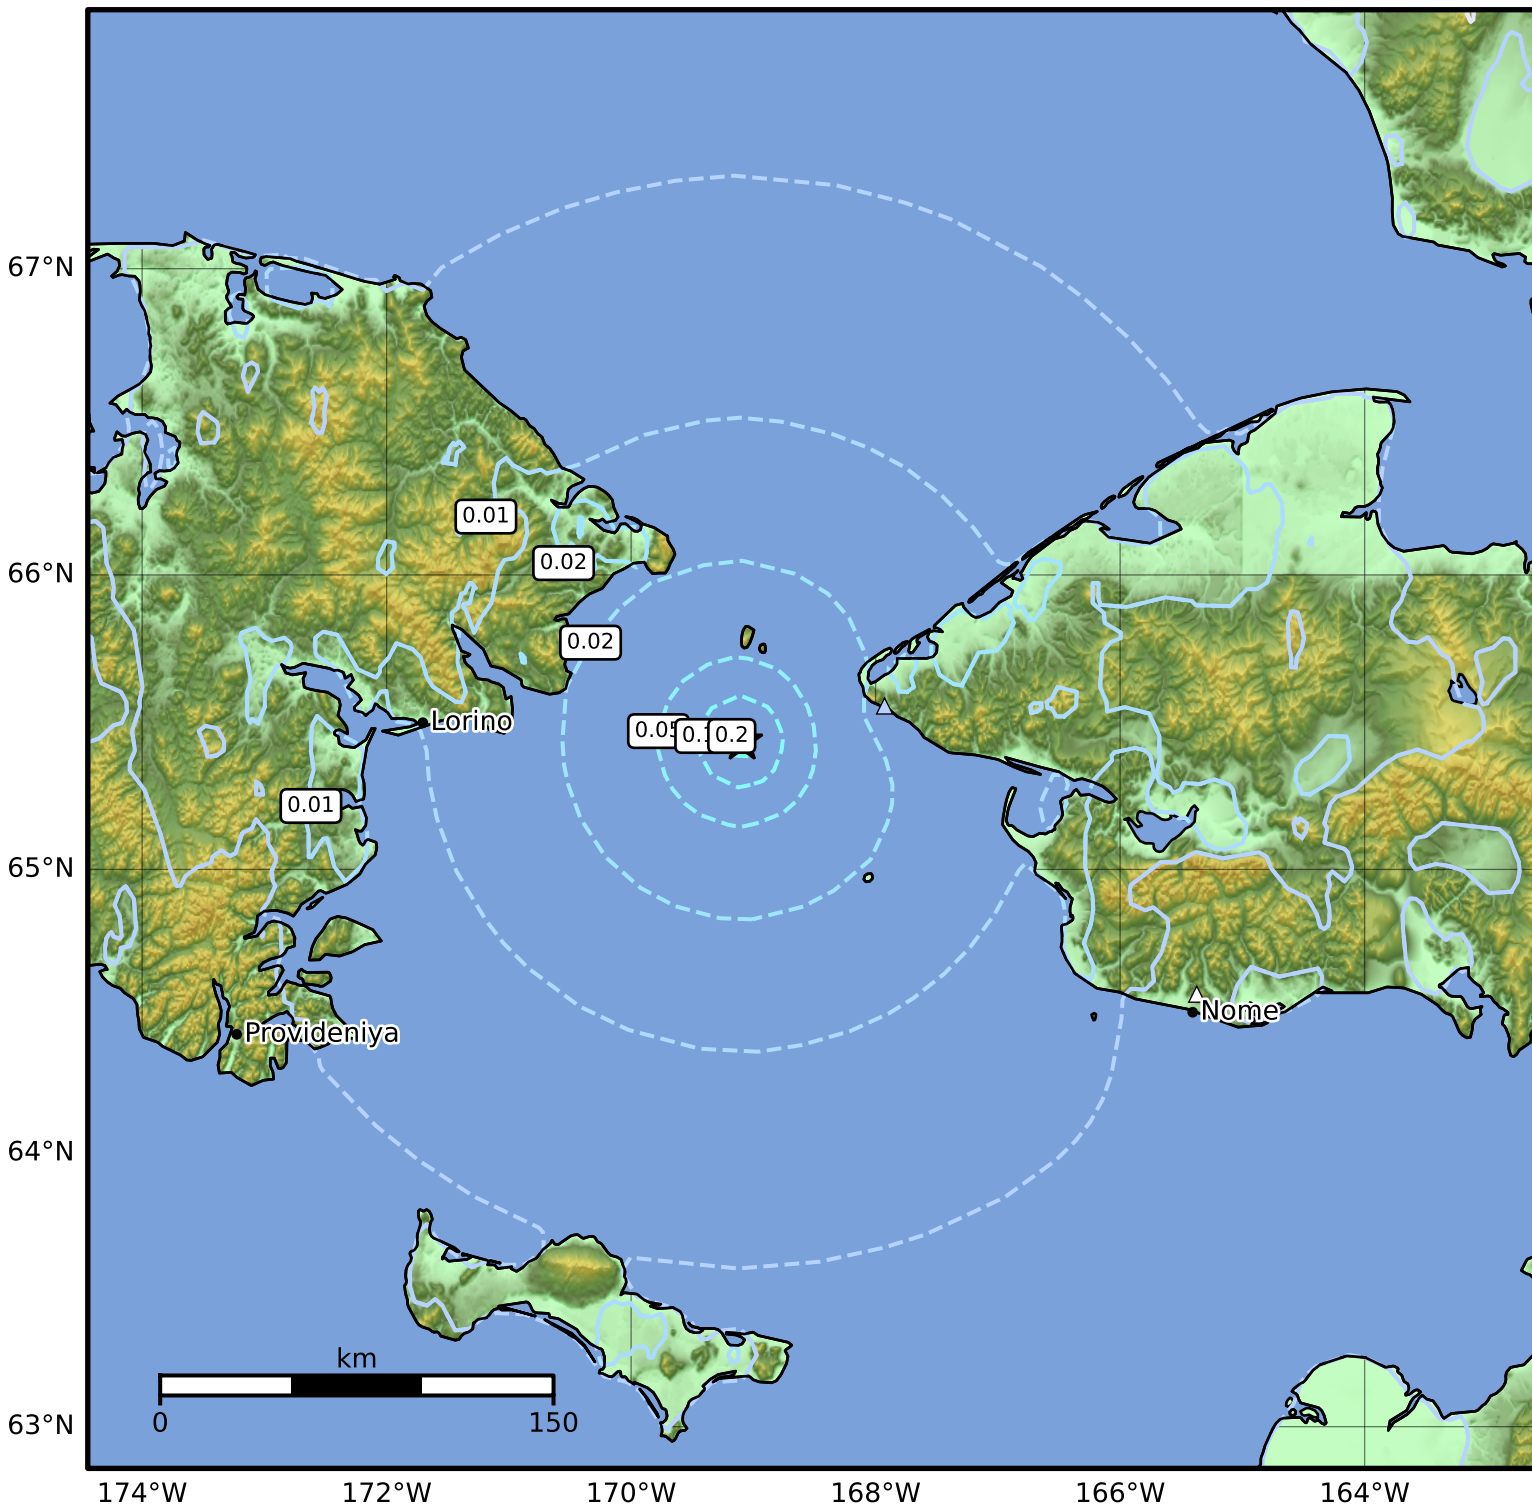

3.0 Second Peak Spectral Acceleration Map Alaska Earthquake Center  
 ShakeMap: 34 km (21 miles) SSW of Little Diomedede  
 Feb 03, 2025 06:36:04 UTC M5.0 N65.44 W169.09 Depth: 10.0km ID:ak0251kc24k9

SA(3.0) (%g)	0.1	0.2	0.5	1	2	5	10	20	50
--------------	-----	-----	-----	---	---	---	----	----	----

Scale based on Worden et al. (2012)

Version 4: Processed 2025-02-03T08:11:03Z

△ Seismic Instrument ○ Reported Intensity

★ Epicenter