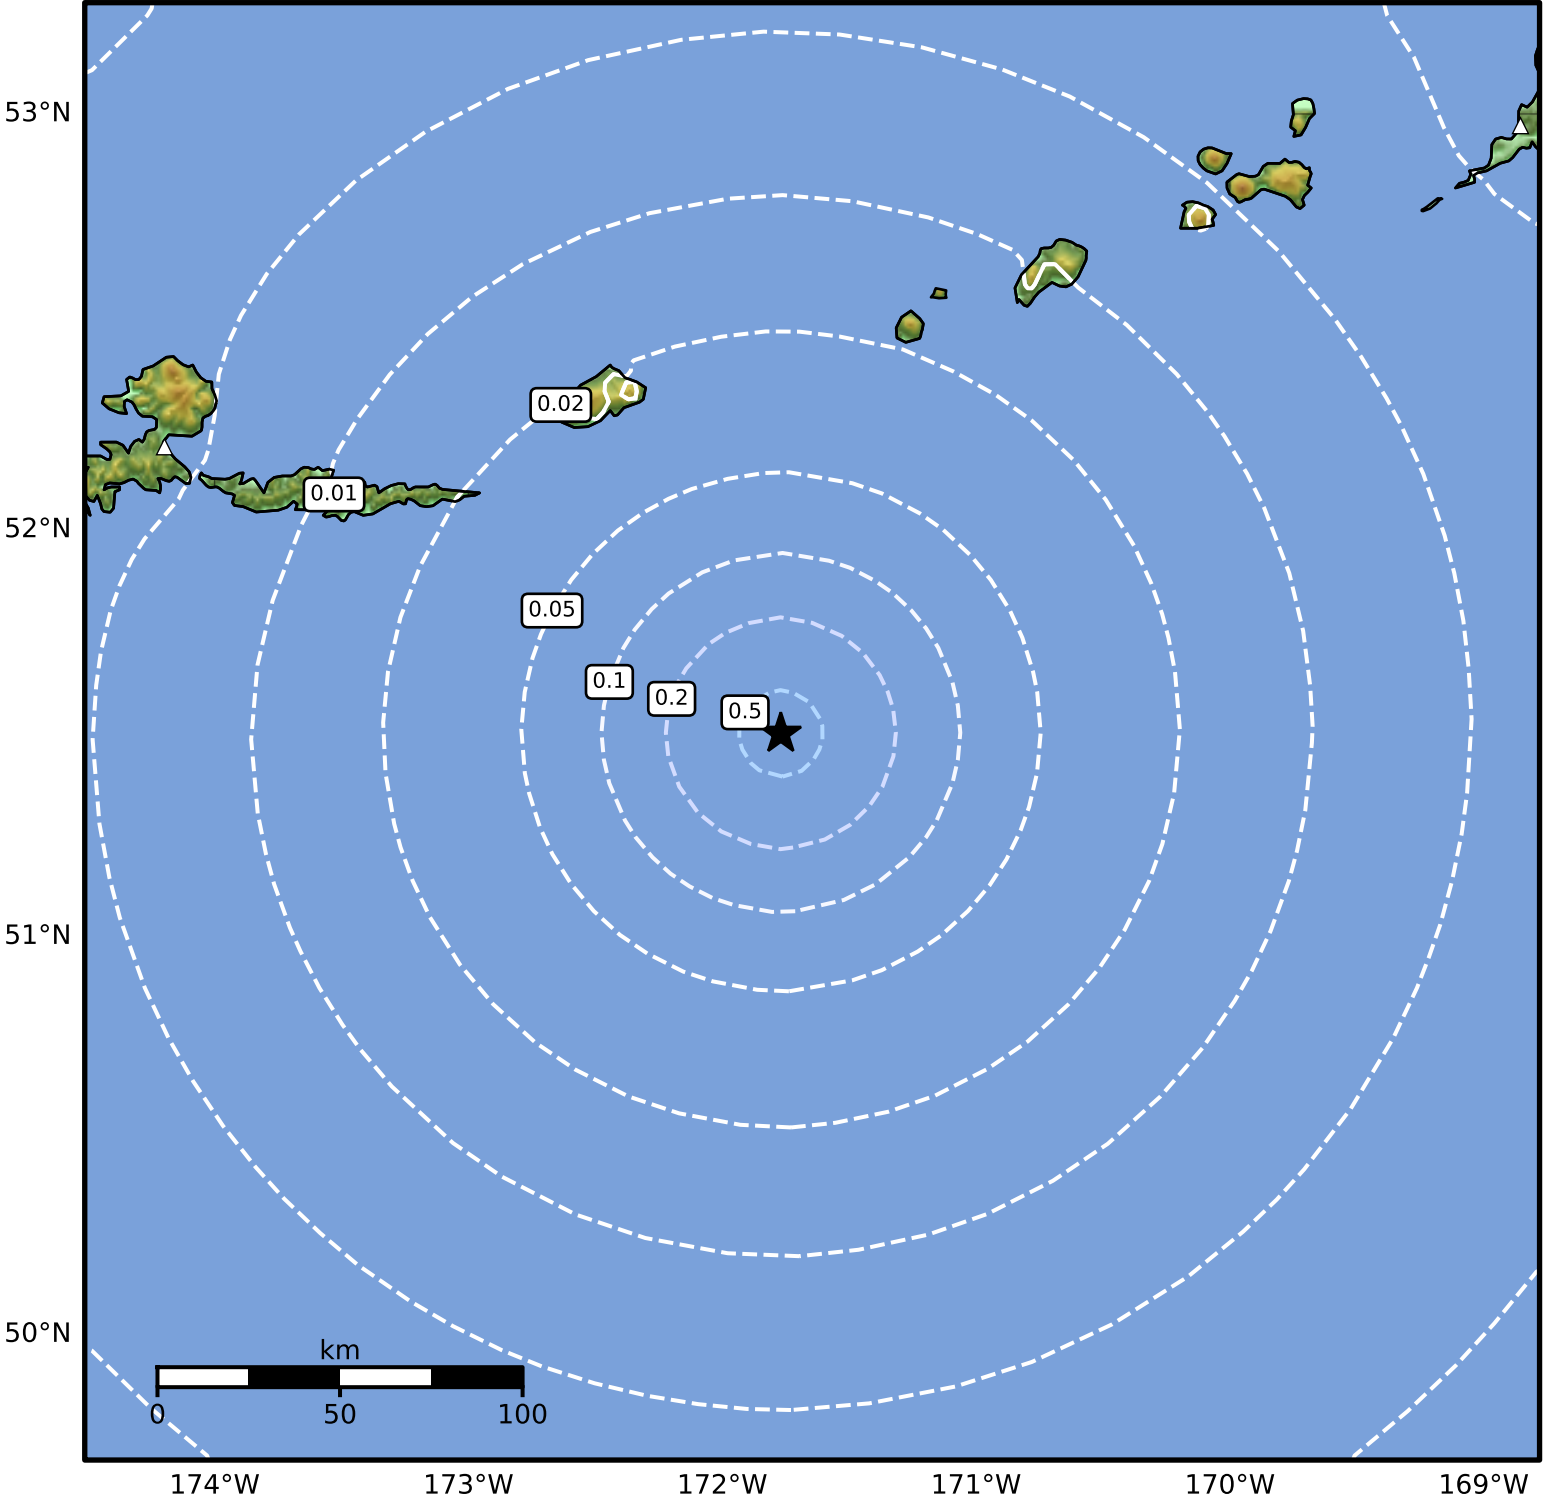

0.3 Second Peak Spectral Acceleration Map Alaska Earthquake Center
 ShakeMap: 96 km (60 miles) S of Amukta Pass
 Feb 03, 2025 16:35:34 UTC M3.6 N51.50 W171.77 Depth: 20.3km ID:ak0251ki0cqu

SA(0.3) (%g)	0.1	0.2	0.5	1	2	5	10	20	50	100	200
---------------------	------------	------------	------------	----------	----------	----------	-----------	-----------	-----------	------------	------------

Scale based on Worden et al. (2012) Version 1: Processed 2025-02-03T18:28:19Z
 △ Seismic Instrument ○ Reported Intensity ★ Epicenter