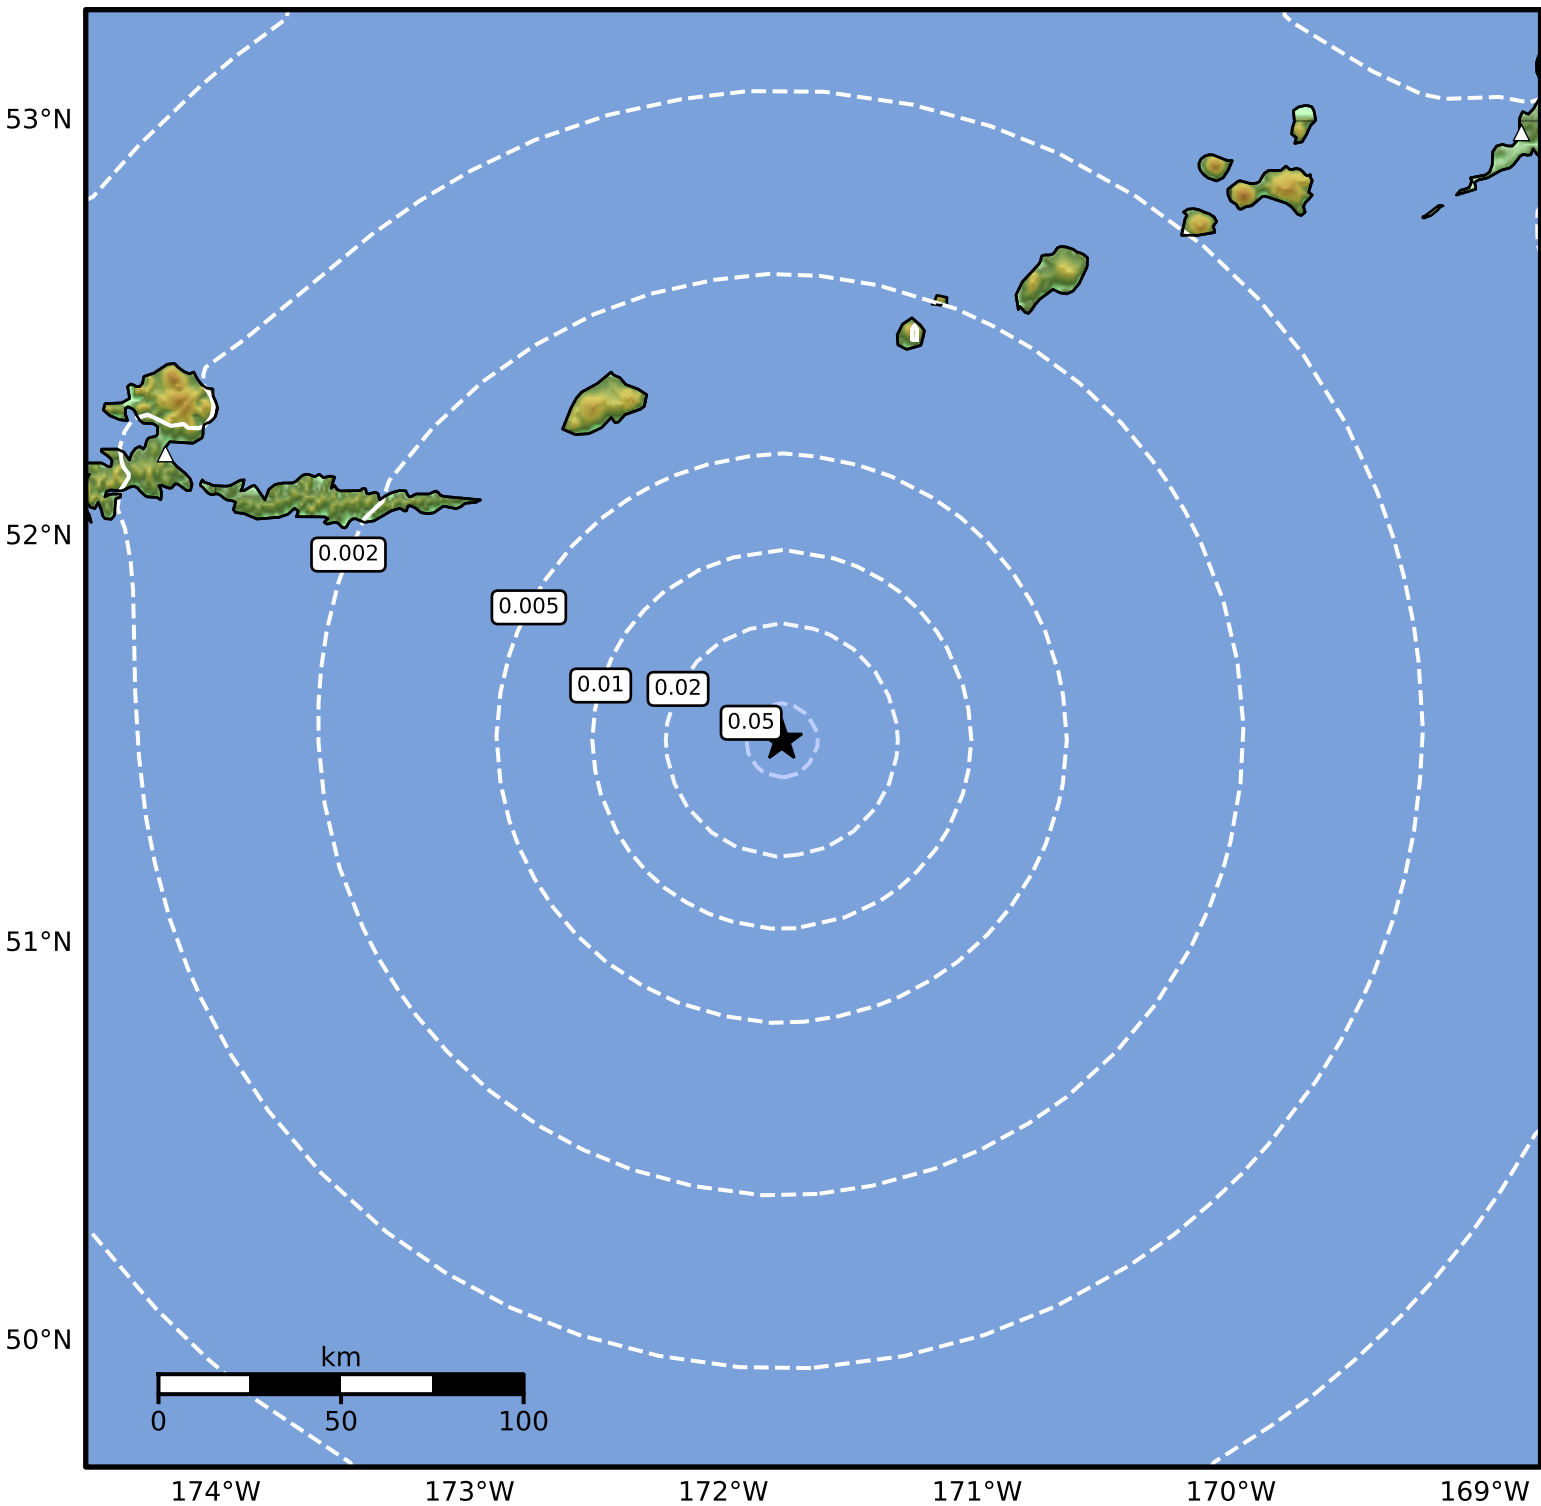

1.0 Second Peak Spectral Acceleration Map Alaska Earthquake Center
 ShakeMap: 96 km (60 miles) S of Amukta Pass
 Feb 03, 2025 16:35:34 UTC M3.6 N51.50 W171.77 Depth: 20.3km ID:ak0251ki0cqu

SA(1.0) (%g)	0.1	0.2	0.5	1	2	5	10	20	50	100	200
--------------	-----	-----	-----	---	---	---	----	----	----	-----	-----

Scale based on Worden et al. (2012)

Version 1: Processed 2025-02-03T18:28:19Z

△ Seismic Instrument ○ Reported Intensity

★ Epicenter