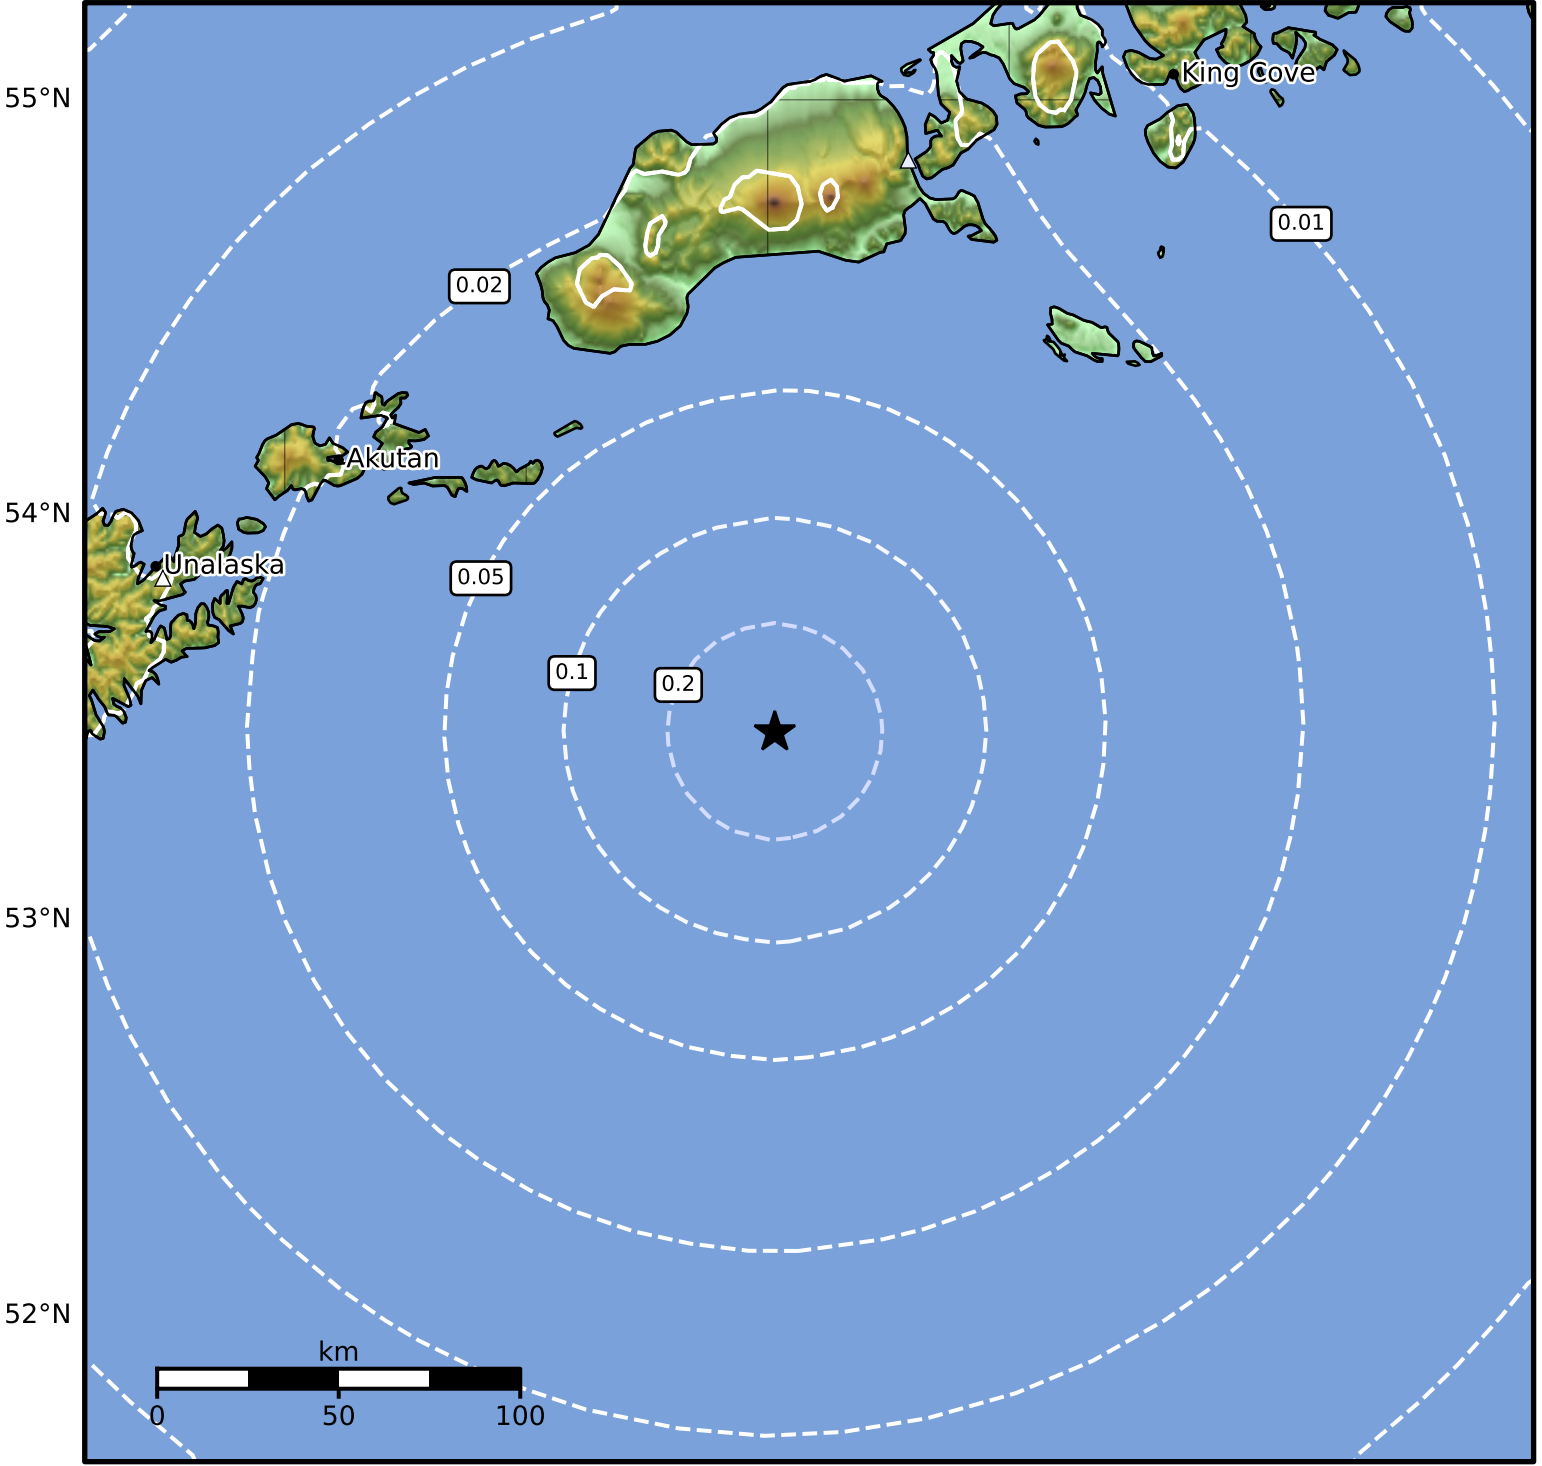

0.3 Second Peak Spectral Acceleration Map Alaska Earthquake Center
 ShakeMap: 140 km (87 miles) ESE of Akutan
 Feb 04, 2025 16:31:24 UTC M3.8 N53.47 W163.97 Depth: 38.9km ID:ak0251m5irsf

SA(0.3) (%g)	0.1	0.2	0.5	1	2	5	10	20	50	100	200
---------------------	------------	------------	------------	----------	----------	----------	-----------	-----------	-----------	------------	------------

Scale based on Worden et al. (2012)

Version 2: Processed 2025-02-04T17:48:17Z

△ Seismic Instrument ○ Reported Intensity

★ Epicenter