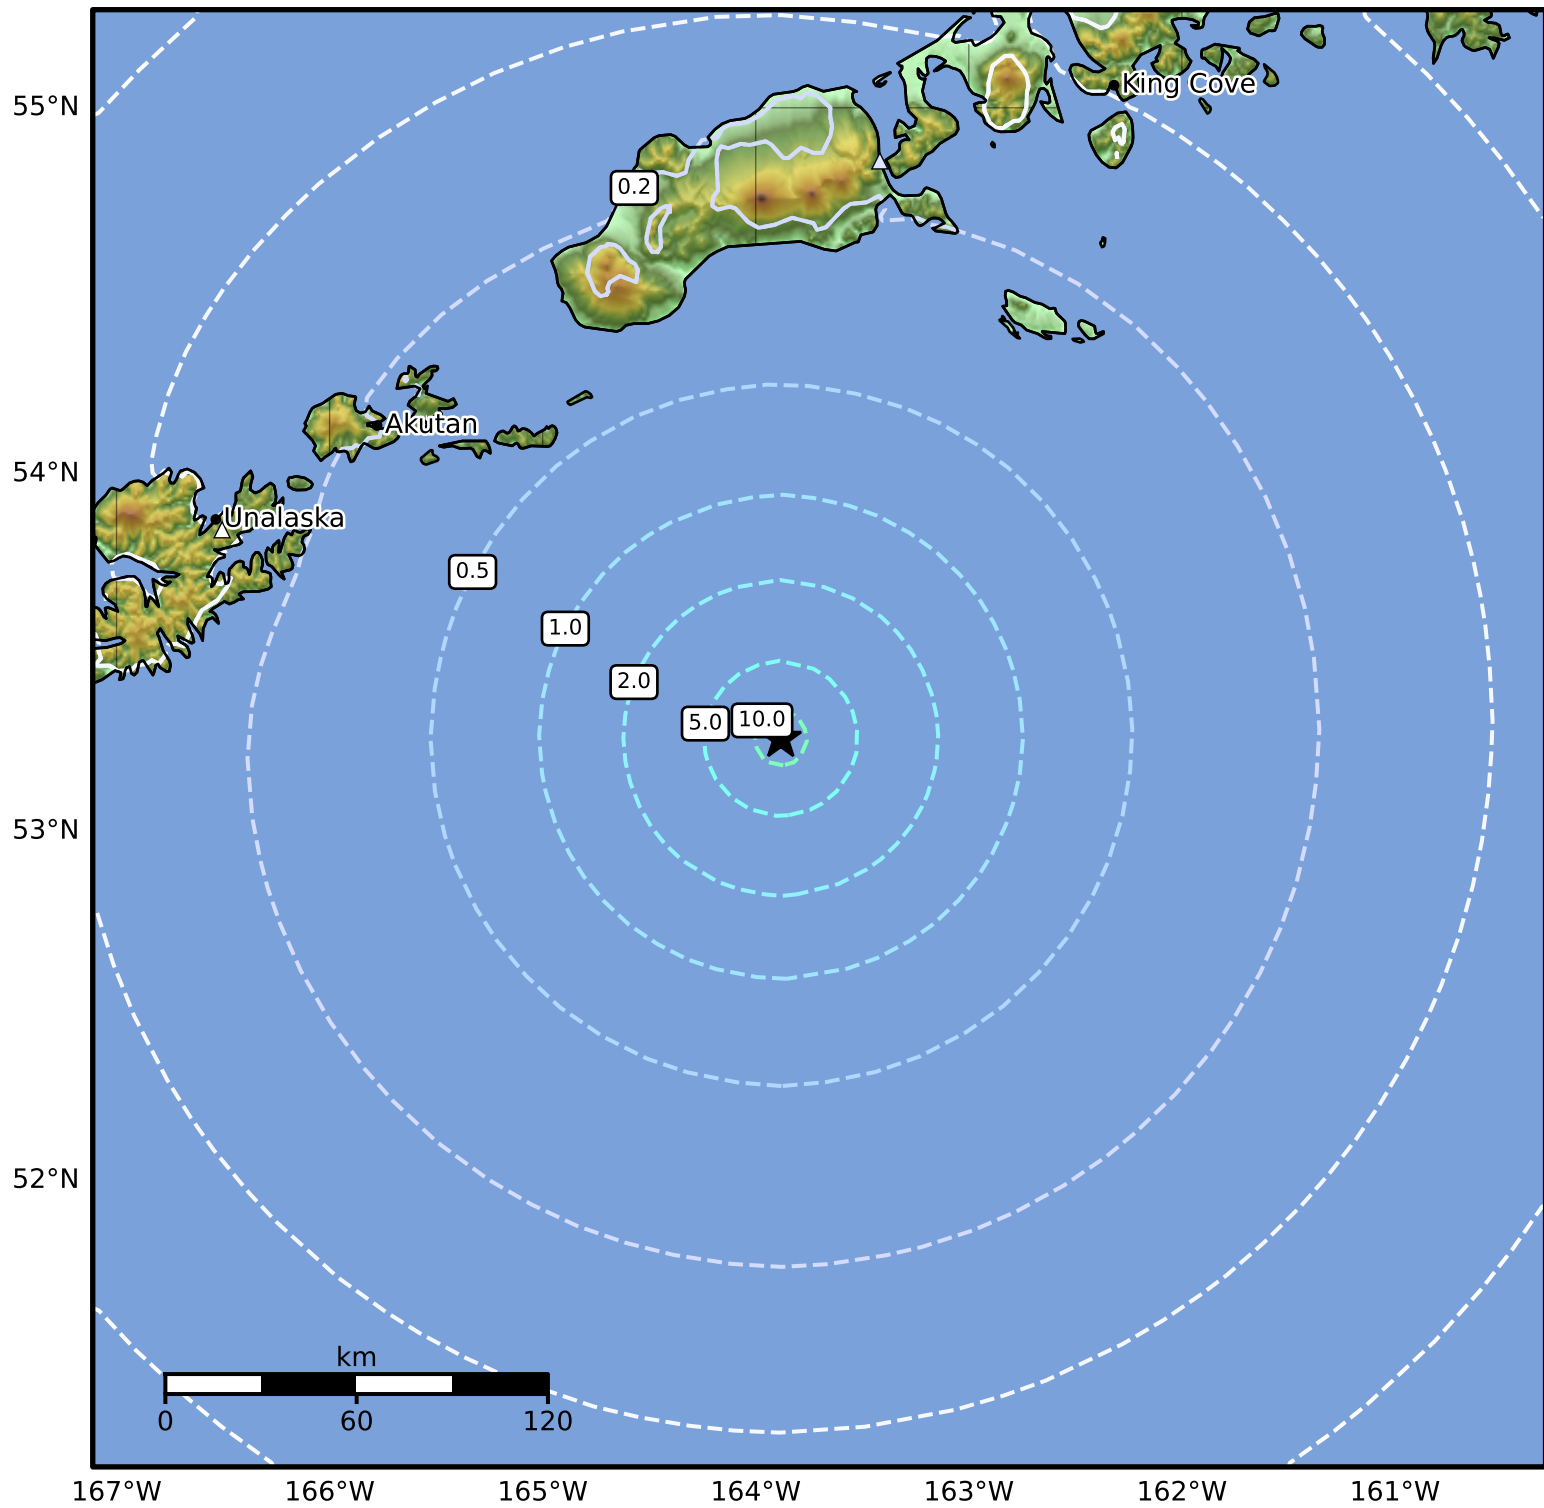

0.3 Second Peak Spectral Acceleration Map Alaska Earthquake Center  
 ShakeMap: 158 km (98 miles) SE of Akutan  
 Feb 04, 2025 19:27:47 UTC M5.0 N53.26 W163.88 Depth: 17.9km ID:ak0251m7a9xu

SA(0.3) (%g)	0.1	0.2	0.5	1	2	5	10	20	50	100	200
--------------	-----	-----	-----	---	---	---	----	----	----	-----	-----

Scale based on Worden et al. (2012)

Version 4: Processed 2025-02-04T21:13:52Z

△ Seismic Instrument ○ Reported Intensity

★ Epicenter