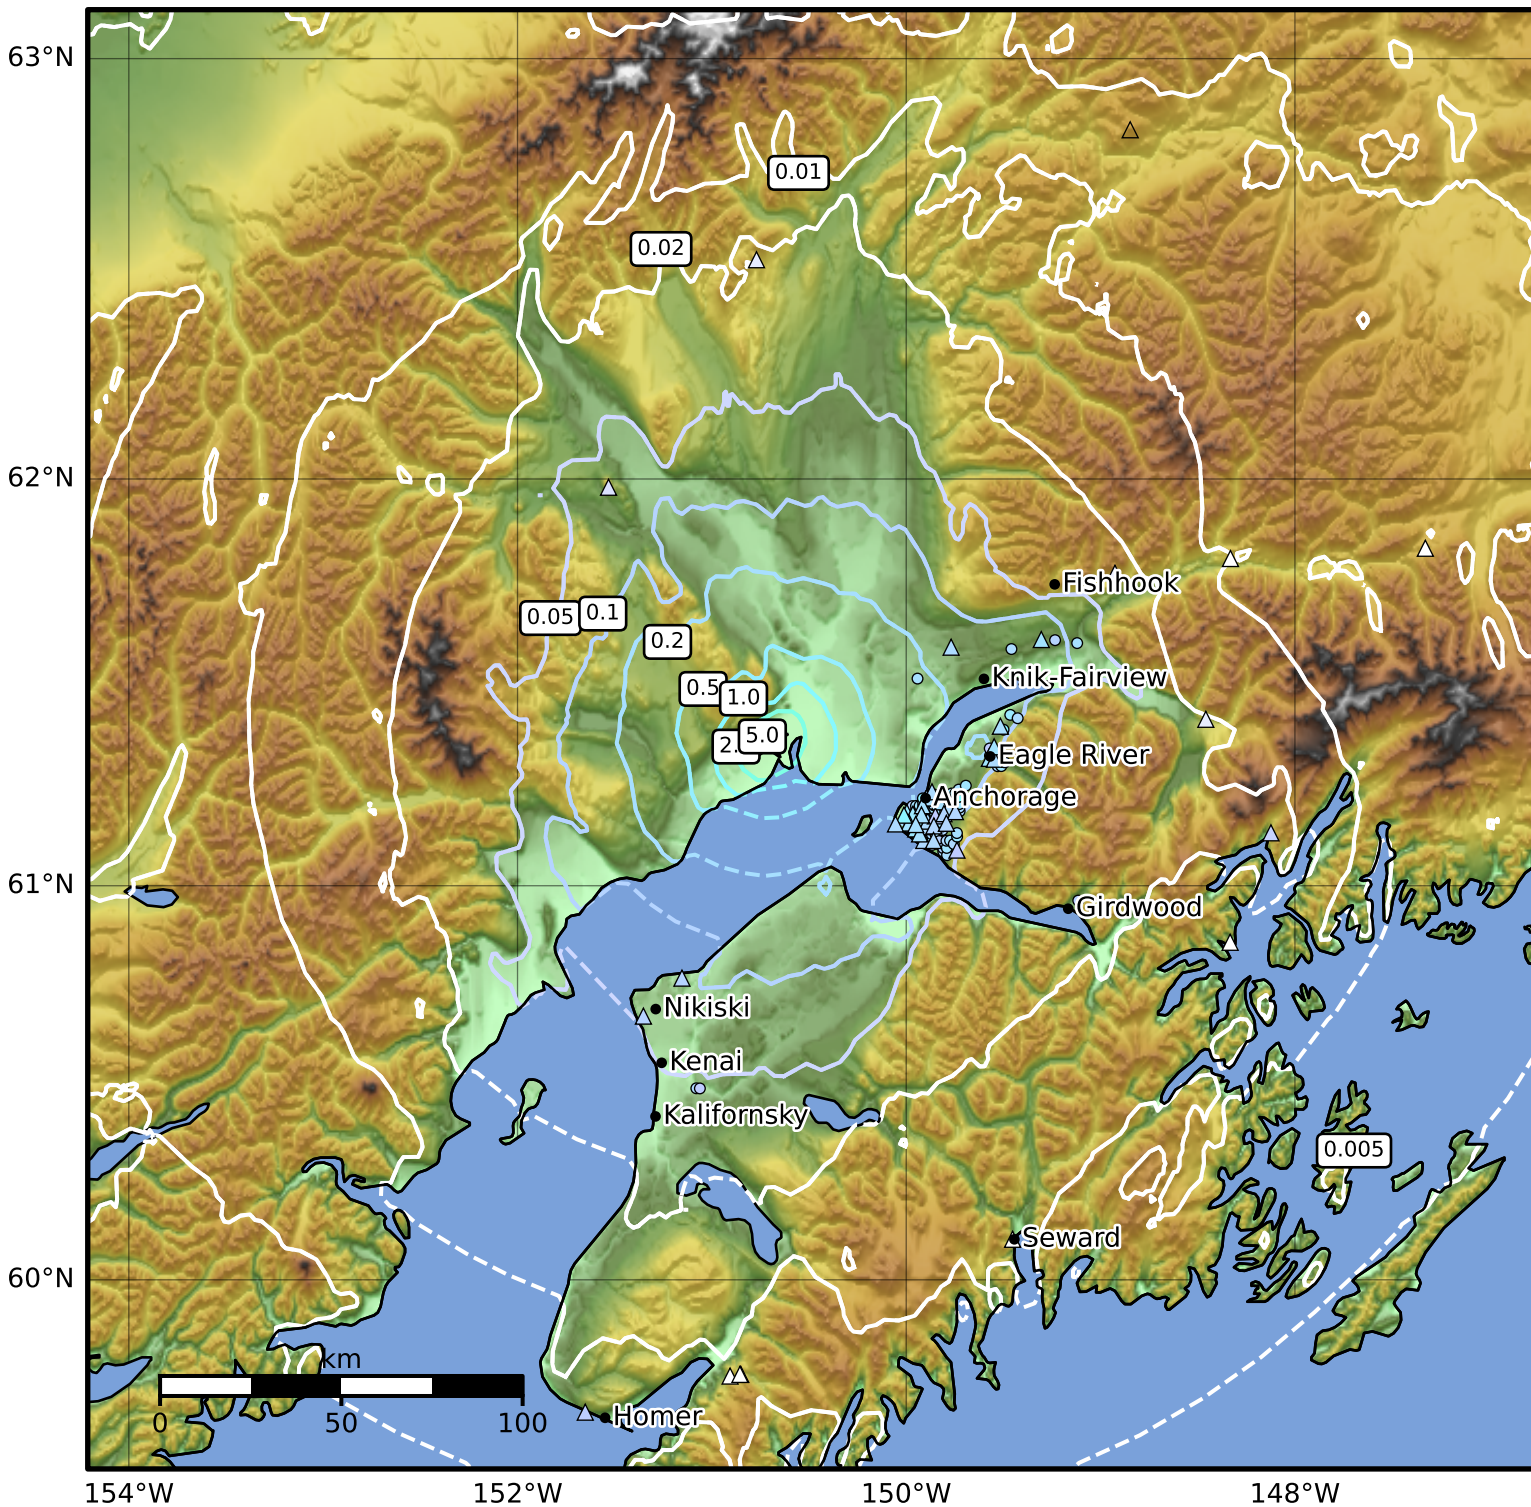

Peak Ground Velocity Map Alaska Earthquake Center  
 ShakeMap: 40 km (25 miles) NE of Tyonek  
 Feb 05, 2025 08:07:09 UTC M4.3 N61.36 W150.71 Depth: 5.4km ID:ak0251no5hd4

PGV (cm/s)	0.1	0.2	0.5	1	2	5	10	20	50	100	200
------------	-----	-----	-----	---	---	---	----	----	----	-----	-----

Scale based on Worden et al. (2012)

Version 2: Processed 2025-02-05T08:43:17Z

△ Seismic Instrument ○ Reported Intensity

★ Epicenter