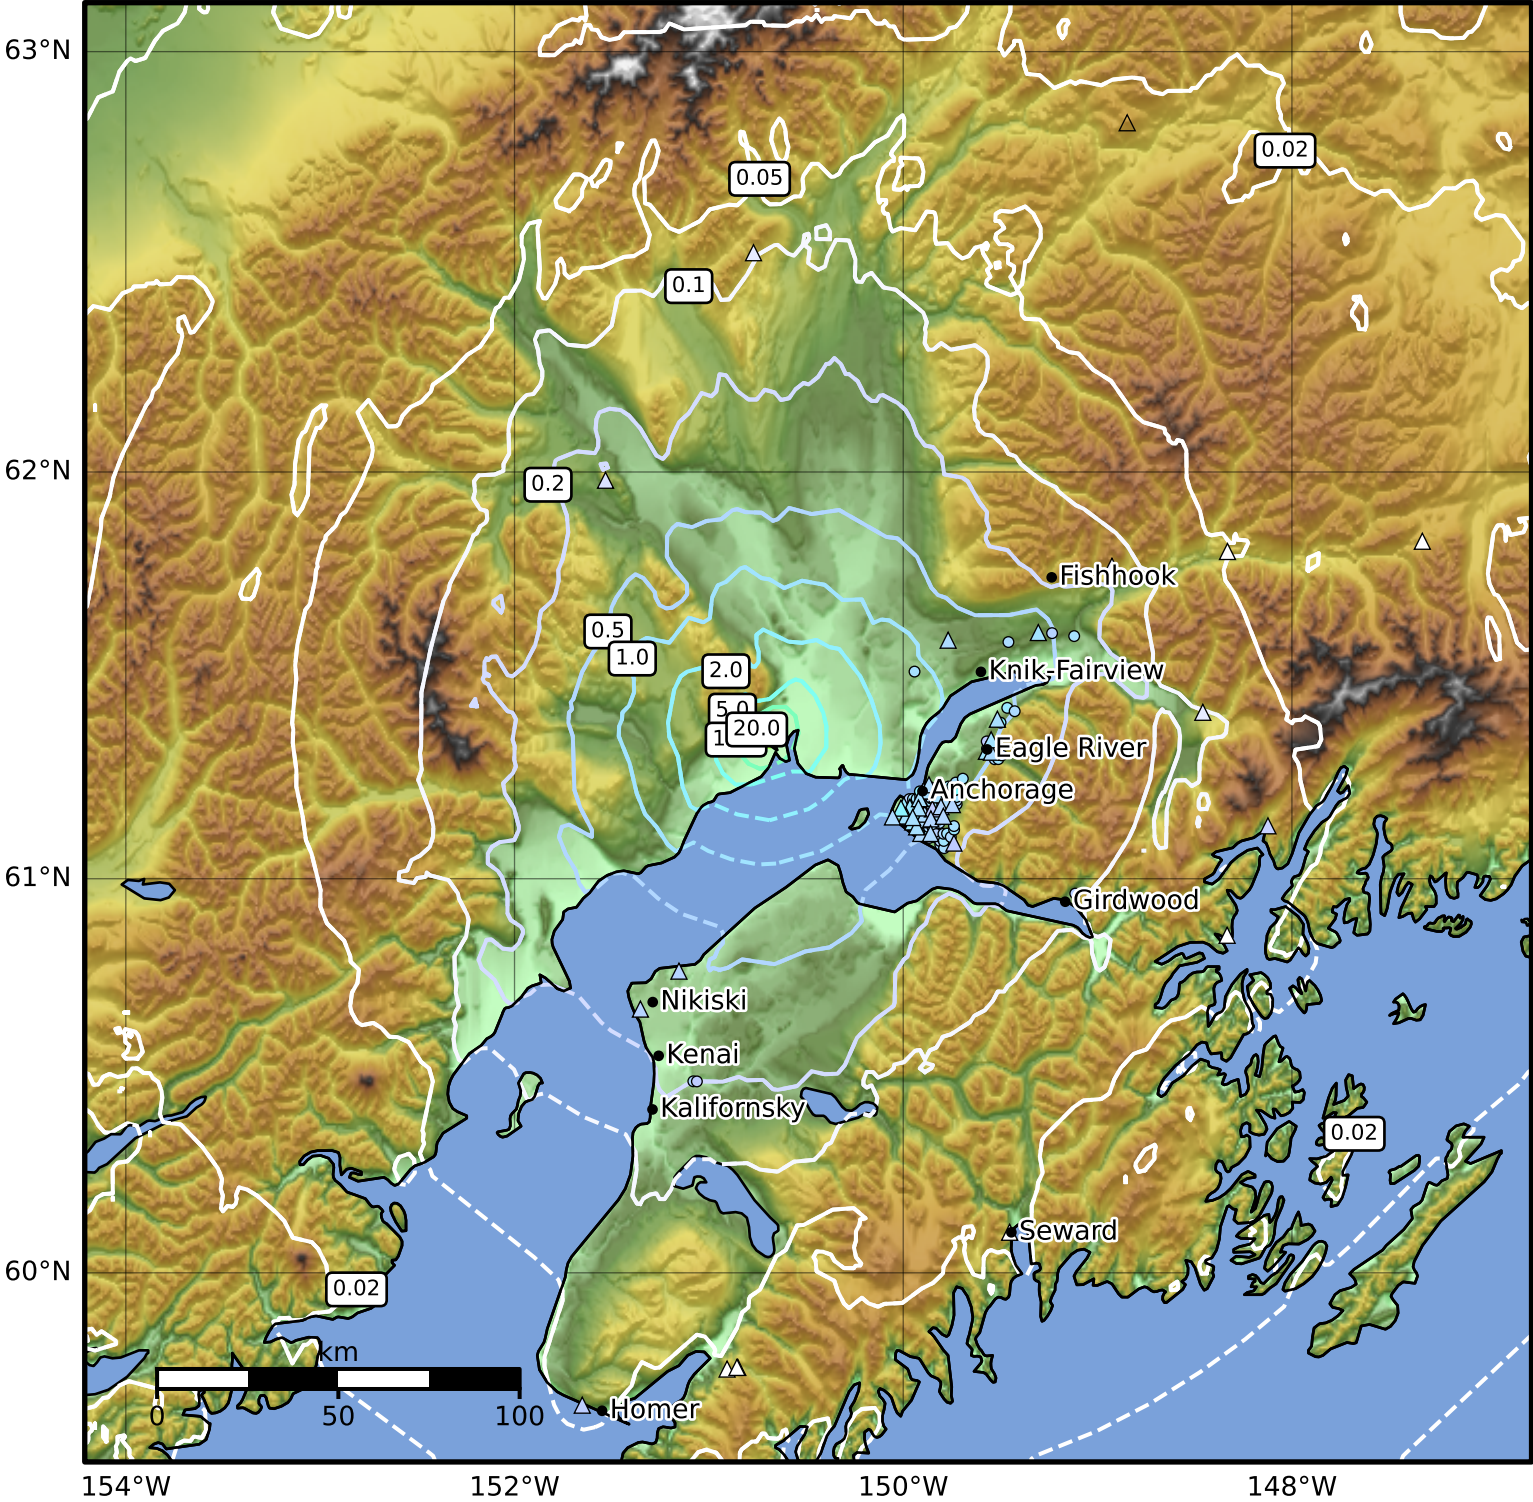

0.3 Second Peak Spectral Acceleration Map Alaska Earthquake Center  
 ShakeMap: 40 km (25 miles) NE of Tyonek  
 Feb 05, 2025 08:07:09 UTC M4.3 N61.36 W150.71 Depth: 5.4km ID:ak0251no5hd4

SA(0.3) (%g)	0.1	0.2	0.5	1	2	5	10	20	50	100	200
--------------	-----	-----	-----	---	---	---	----	----	----	-----	-----

Scale based on Worden et al. (2012)

Version 2: Processed 2025-02-05T08:43:17Z

△ Seismic Instrument    ○ Reported Intensity    ★ Epicenter