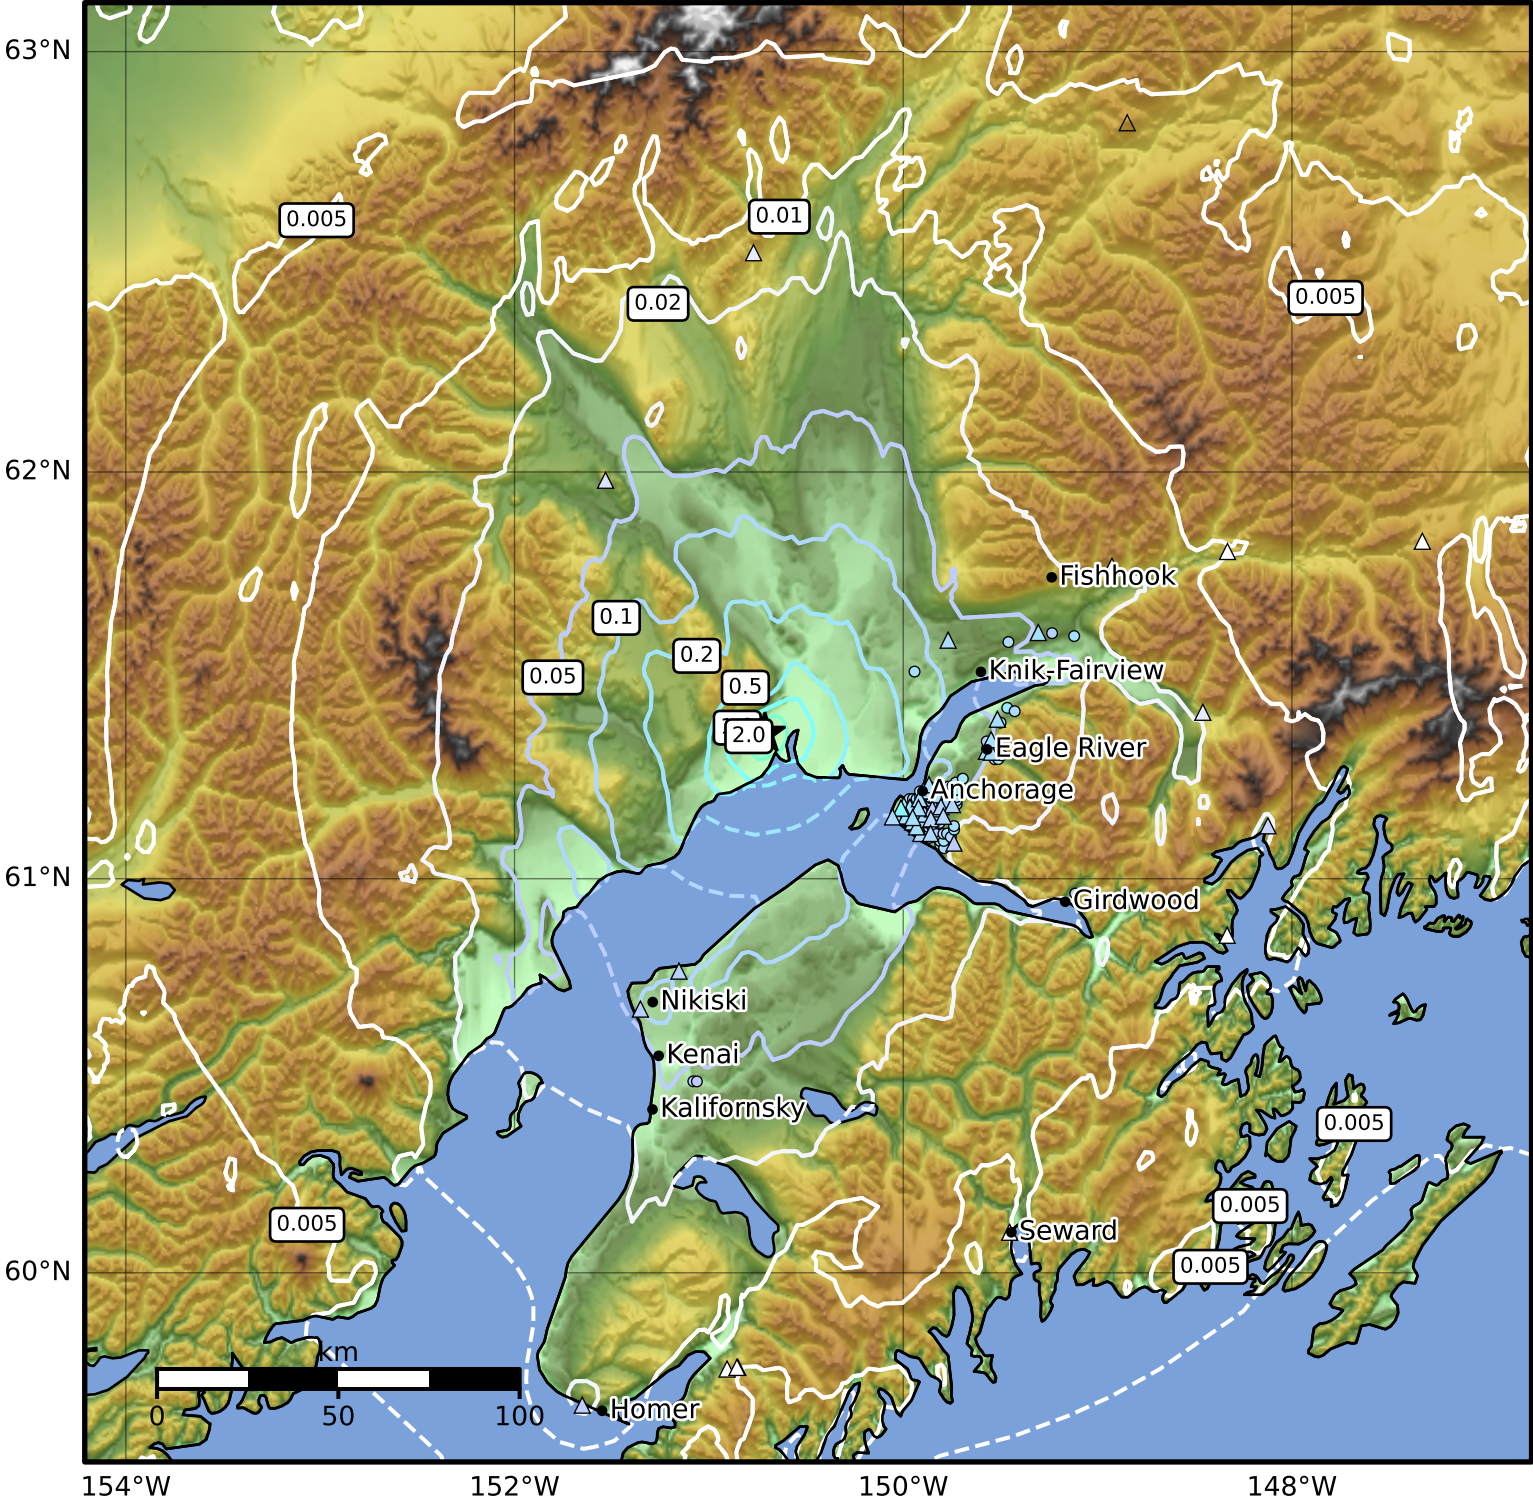

1.0 Second Peak Spectral Acceleration Map Alaska Earthquake Center
 ShakeMap: 40 km (25 miles) NE of Tyonek
 Feb 05, 2025 08:07:09 UTC M4.3 N61.36 W150.71 Depth: 5.4km ID:ak0251no5hd4

SA(1.0) (%g)	0.1	0.2	0.5	1	2	5	10	20	50	100	200
--------------	-----	-----	-----	---	---	---	----	----	----	-----	-----

Scale based on Worden et al. (2012)

Version 2: Processed 2025-02-05T08:43:17Z

△ Seismic Instrument ○ Reported Intensity ★ Epicenter