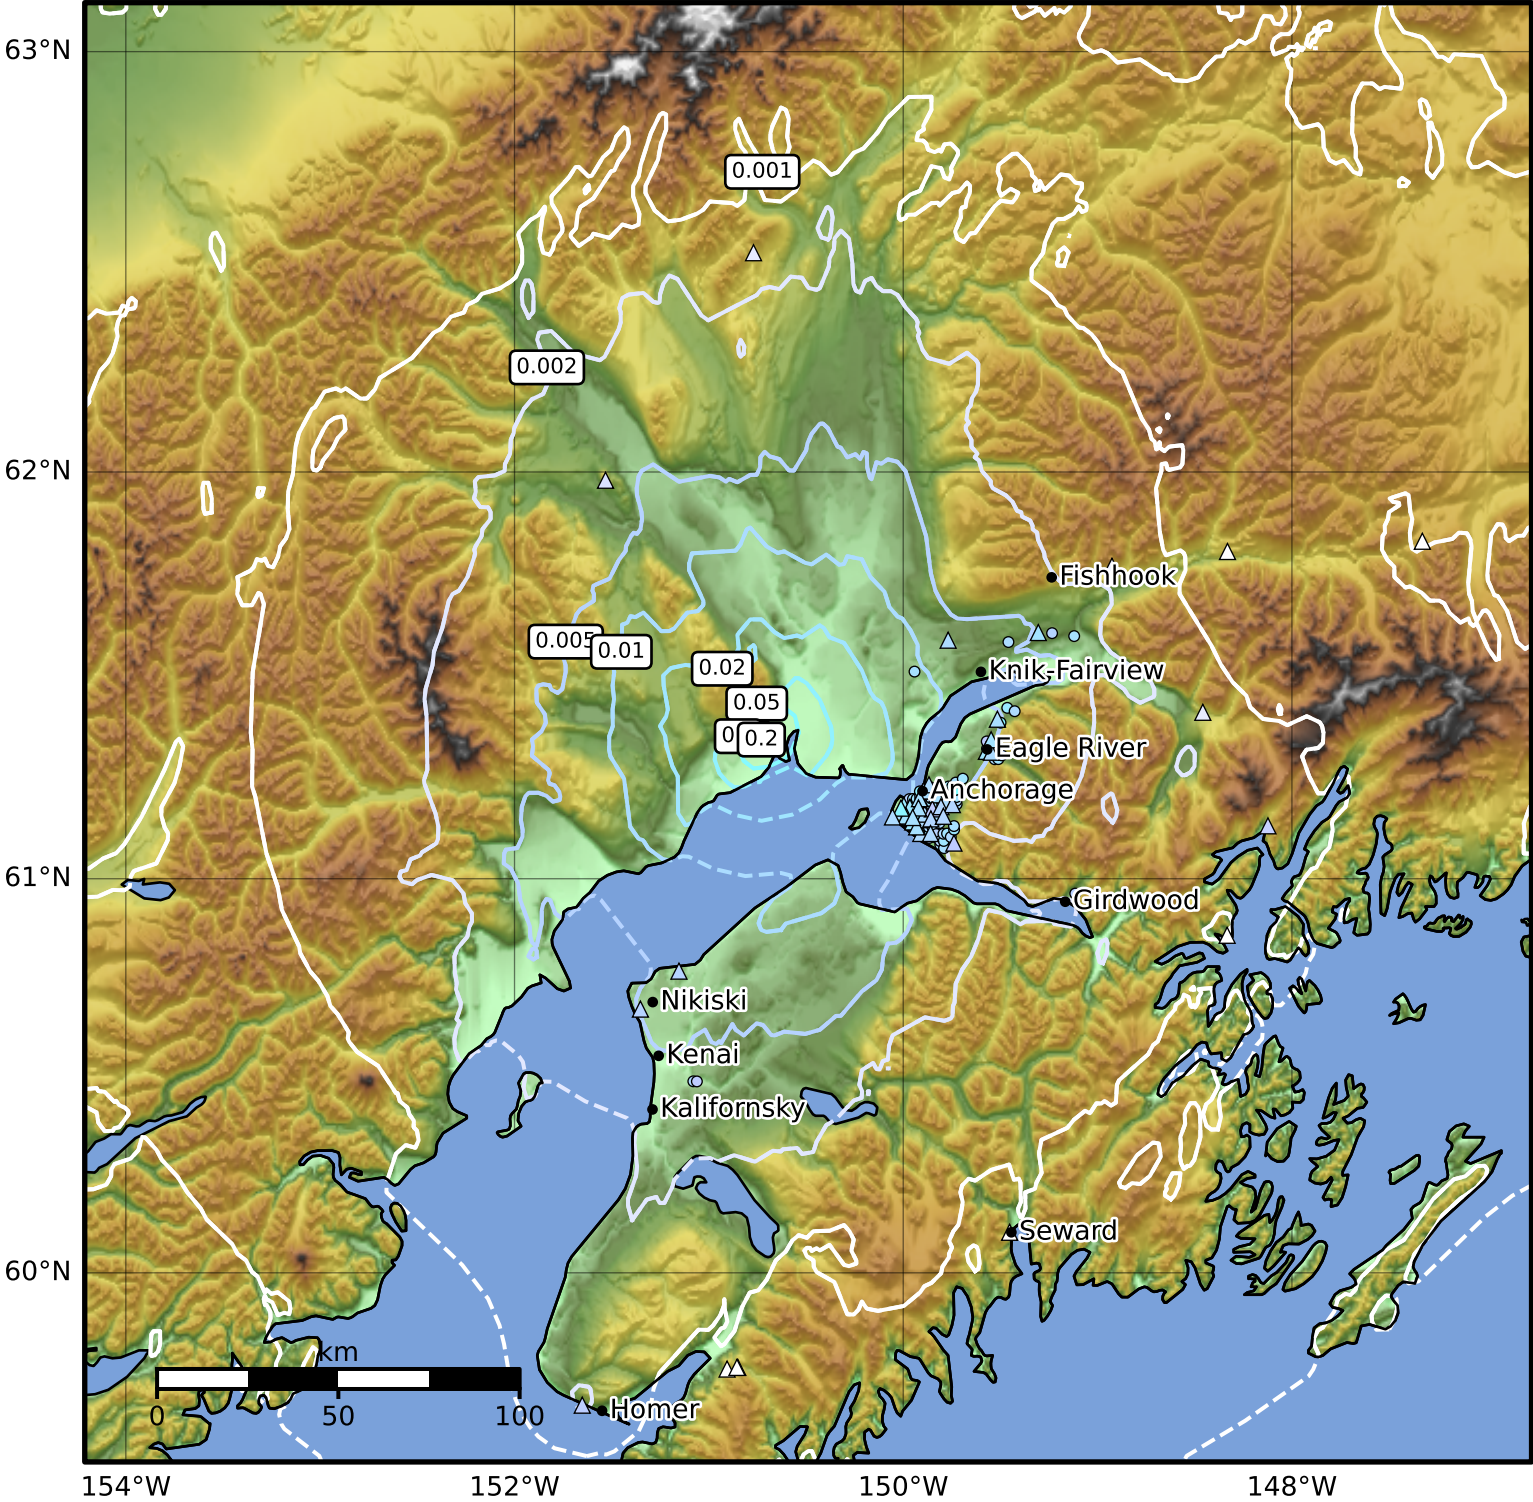

3.0 Second Peak Spectral Acceleration Map Alaska Earthquake Center
 ShakeMap: 40 km (25 miles) NE of Tyonek
 Feb 05, 2025 08:07:09 UTC M4.3 N61.36 W150.71 Depth: 5.4km ID:ak0251no5hd4

Scale based on Worden et al. (2012)

Version 2: Processed 2025-02-05T08:43:17Z

△ Seismic Instrument ○ Reported Intensity ★ Epicenter