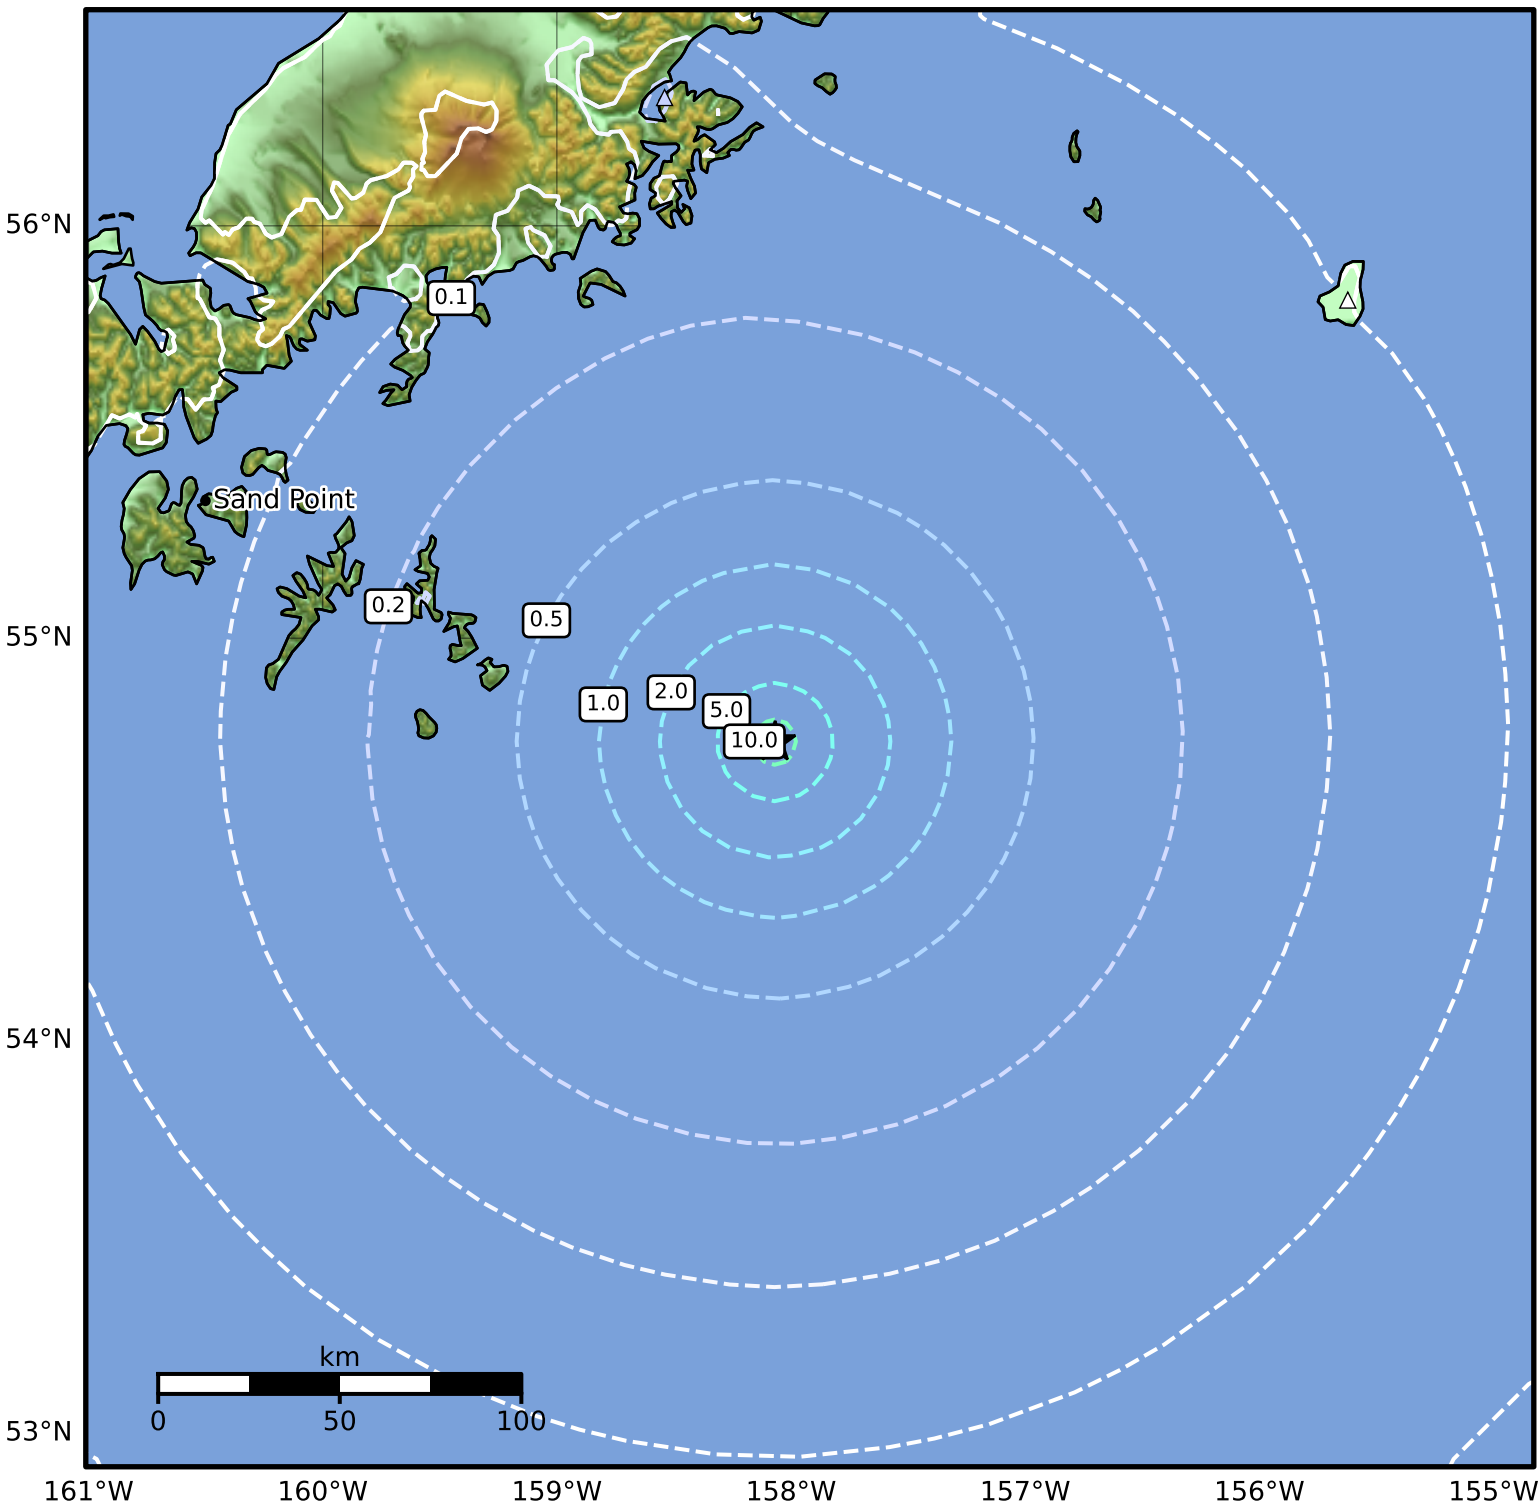

0.3 Second Peak Spectral Acceleration Map Alaska Earthquake Center
 ShakeMap: 146 km (91 miles) SSE of Perryville
 Feb 05, 2025 08:15:42 UTC M4.7 N54.74 W158.07 Depth: 10.0km ID:ak0251no79q2

SA(0.3) (%g)	0.1	0.2	0.5	1	2	5	10	20	50	100	200
---------------------	------------	------------	------------	----------	----------	----------	-----------	-----------	-----------	------------	------------

Scale based on Worden et al. (2012)

Version 2: Processed 2025-02-06T01:54:39Z

△ Seismic Instrument ○ Reported Intensity

★ Epicenter