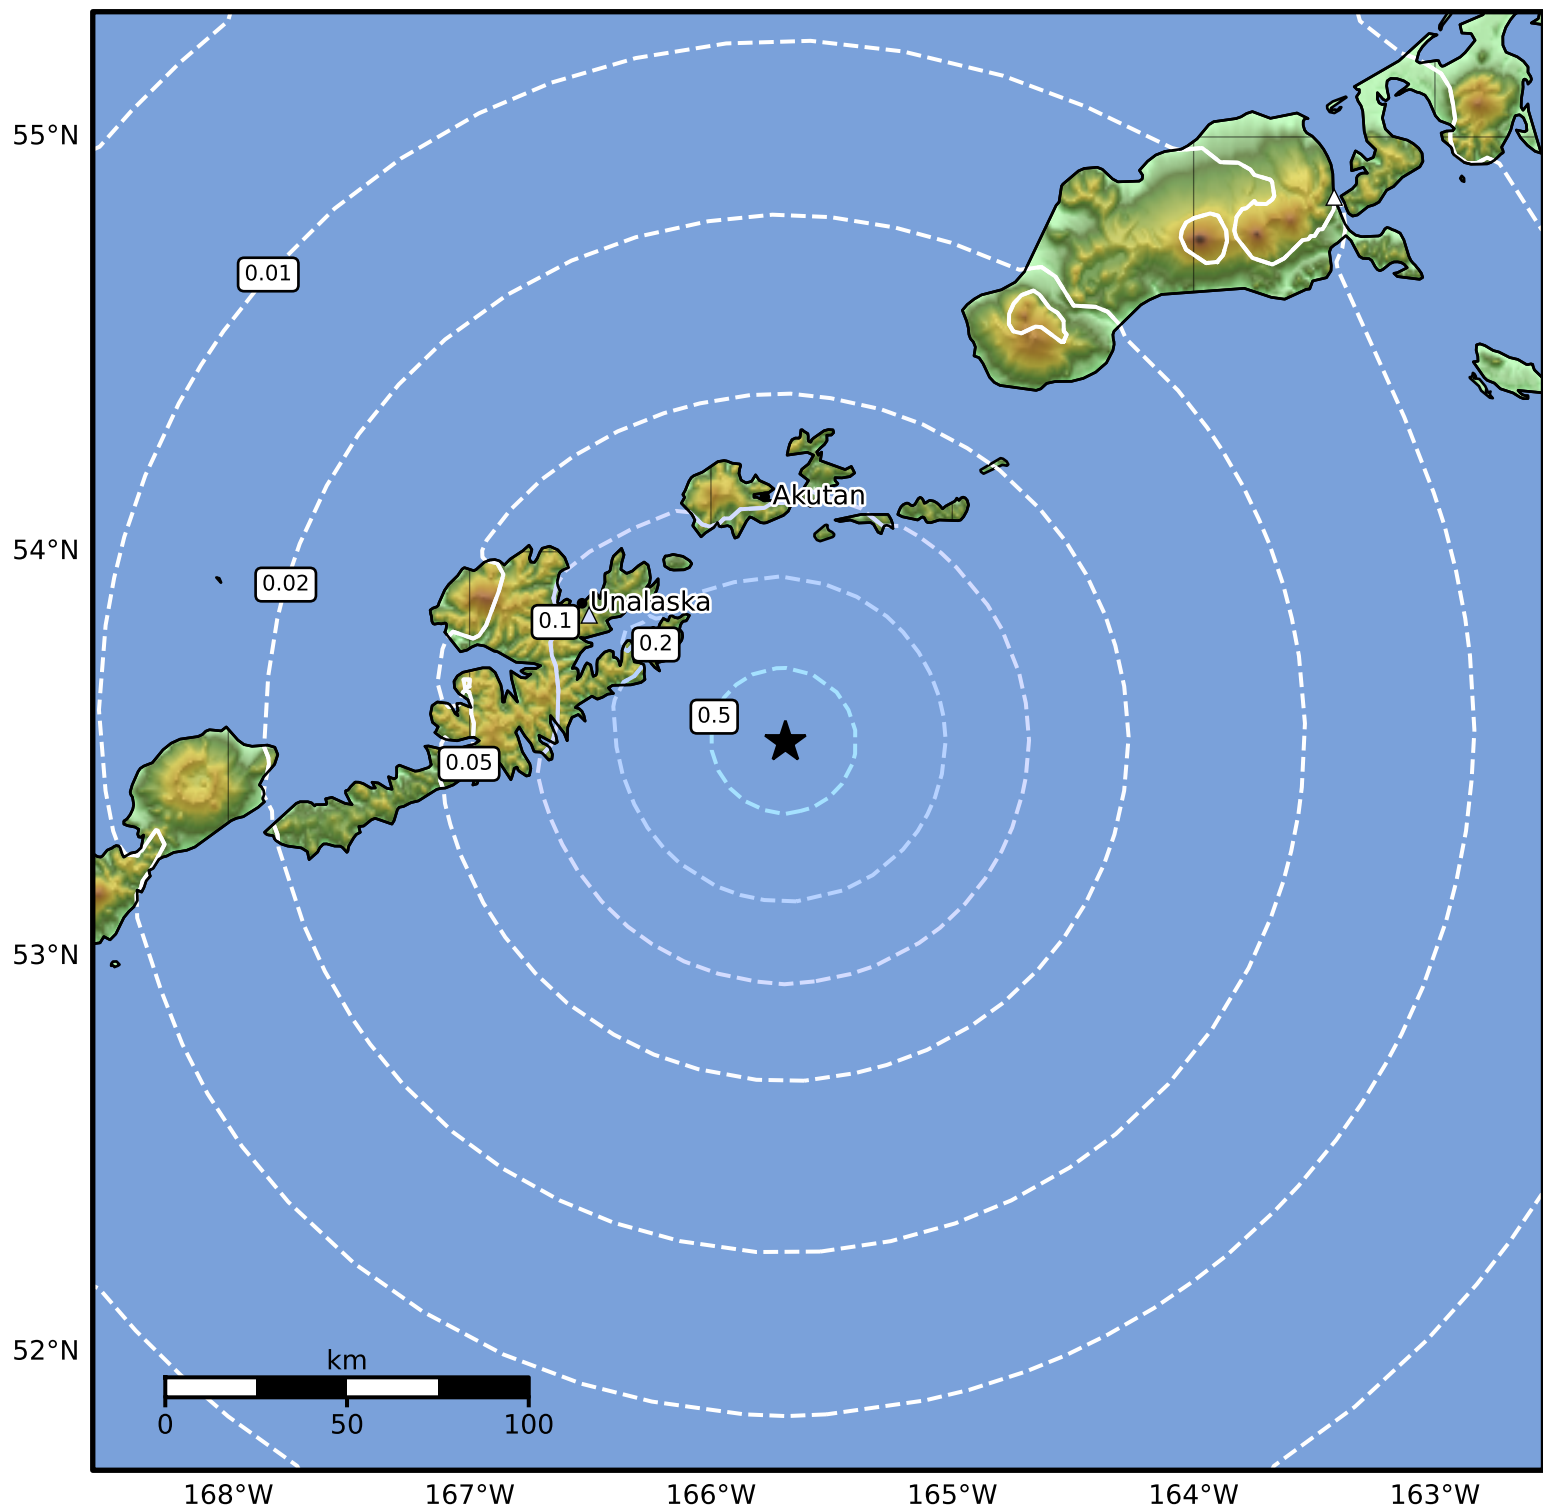

Peak Ground Acceleration Map Alaska Earthquake Center
 ShakeMap: 67 km (42 miles) ESE of Unalaska
 Feb 07, 2025 17:57:00 UTC M4.0 N53.53 W165.69 Depth: 25.6km ID:ak0251r4vs0z

PGA (%g)	0.1	0.2	0.5	1	2	5	10	20	50	100	200
----------	-----	-----	-----	---	---	---	----	----	----	-----	-----

Scale based on Worden et al. (2012)

Version 2: Processed 2025-02-07T20:51:25Z

△ Seismic Instrument ○ Reported Intensity

★ Epicenter