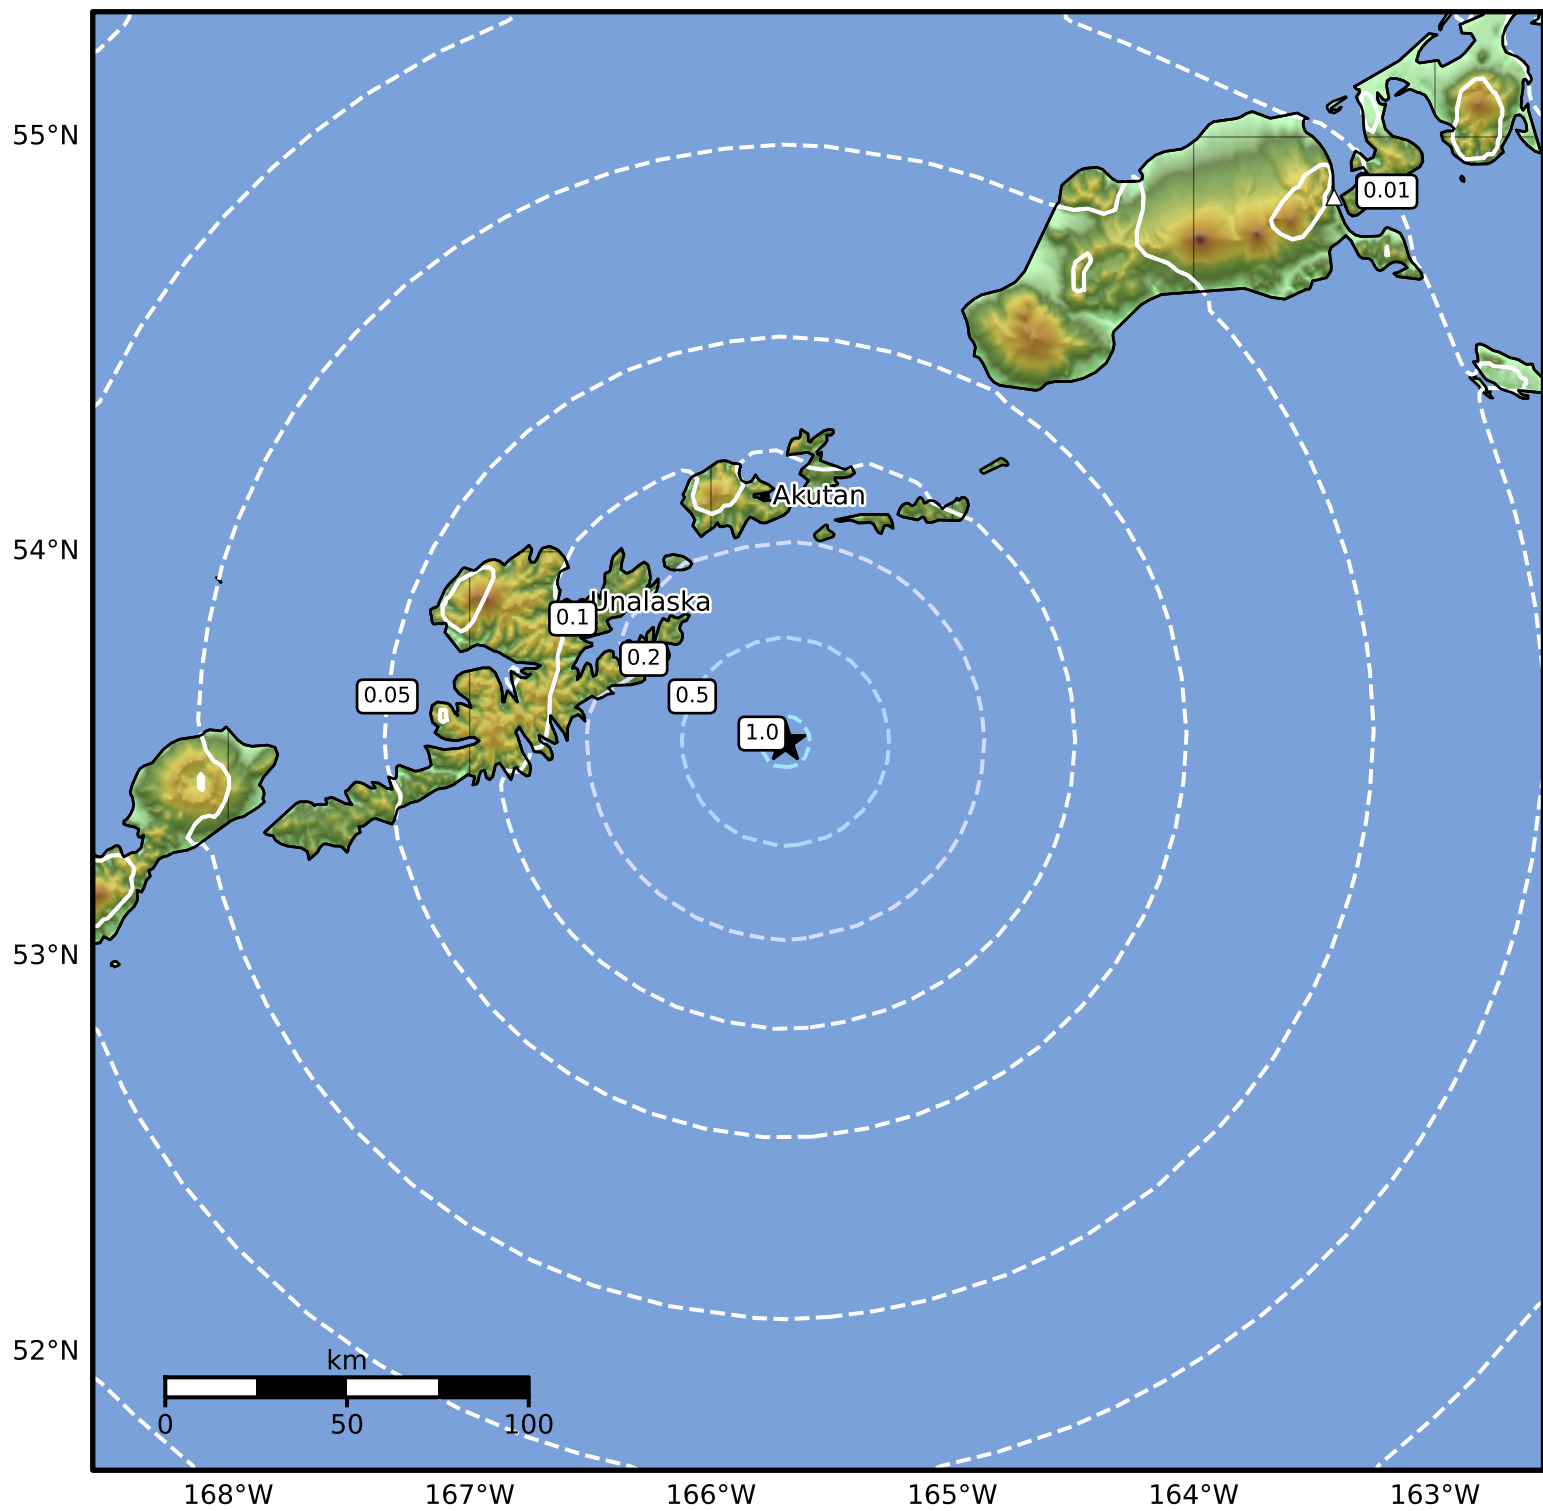

0.3 Second Peak Spectral Acceleration Map Alaska Earthquake Center
 ShakeMap: 67 km (42 miles) ESE of Unalaska
 Feb 07, 2025 17:57:00 UTC M4.0 N53.53 W165.69 Depth: 25.6km ID:ak0251r4vs0z

SA(0.3) (%g)	0.1	0.2	0.5	1	2	5	10	20	50	100	200
---------------------	------------	------------	------------	----------	----------	----------	-----------	-----------	-----------	------------	------------

Scale based on Worden et al. (2012)

Version 2: Processed 2025-02-07T20:51:25Z

△ Seismic Instrument ○ Reported Intensity

★ Epicenter