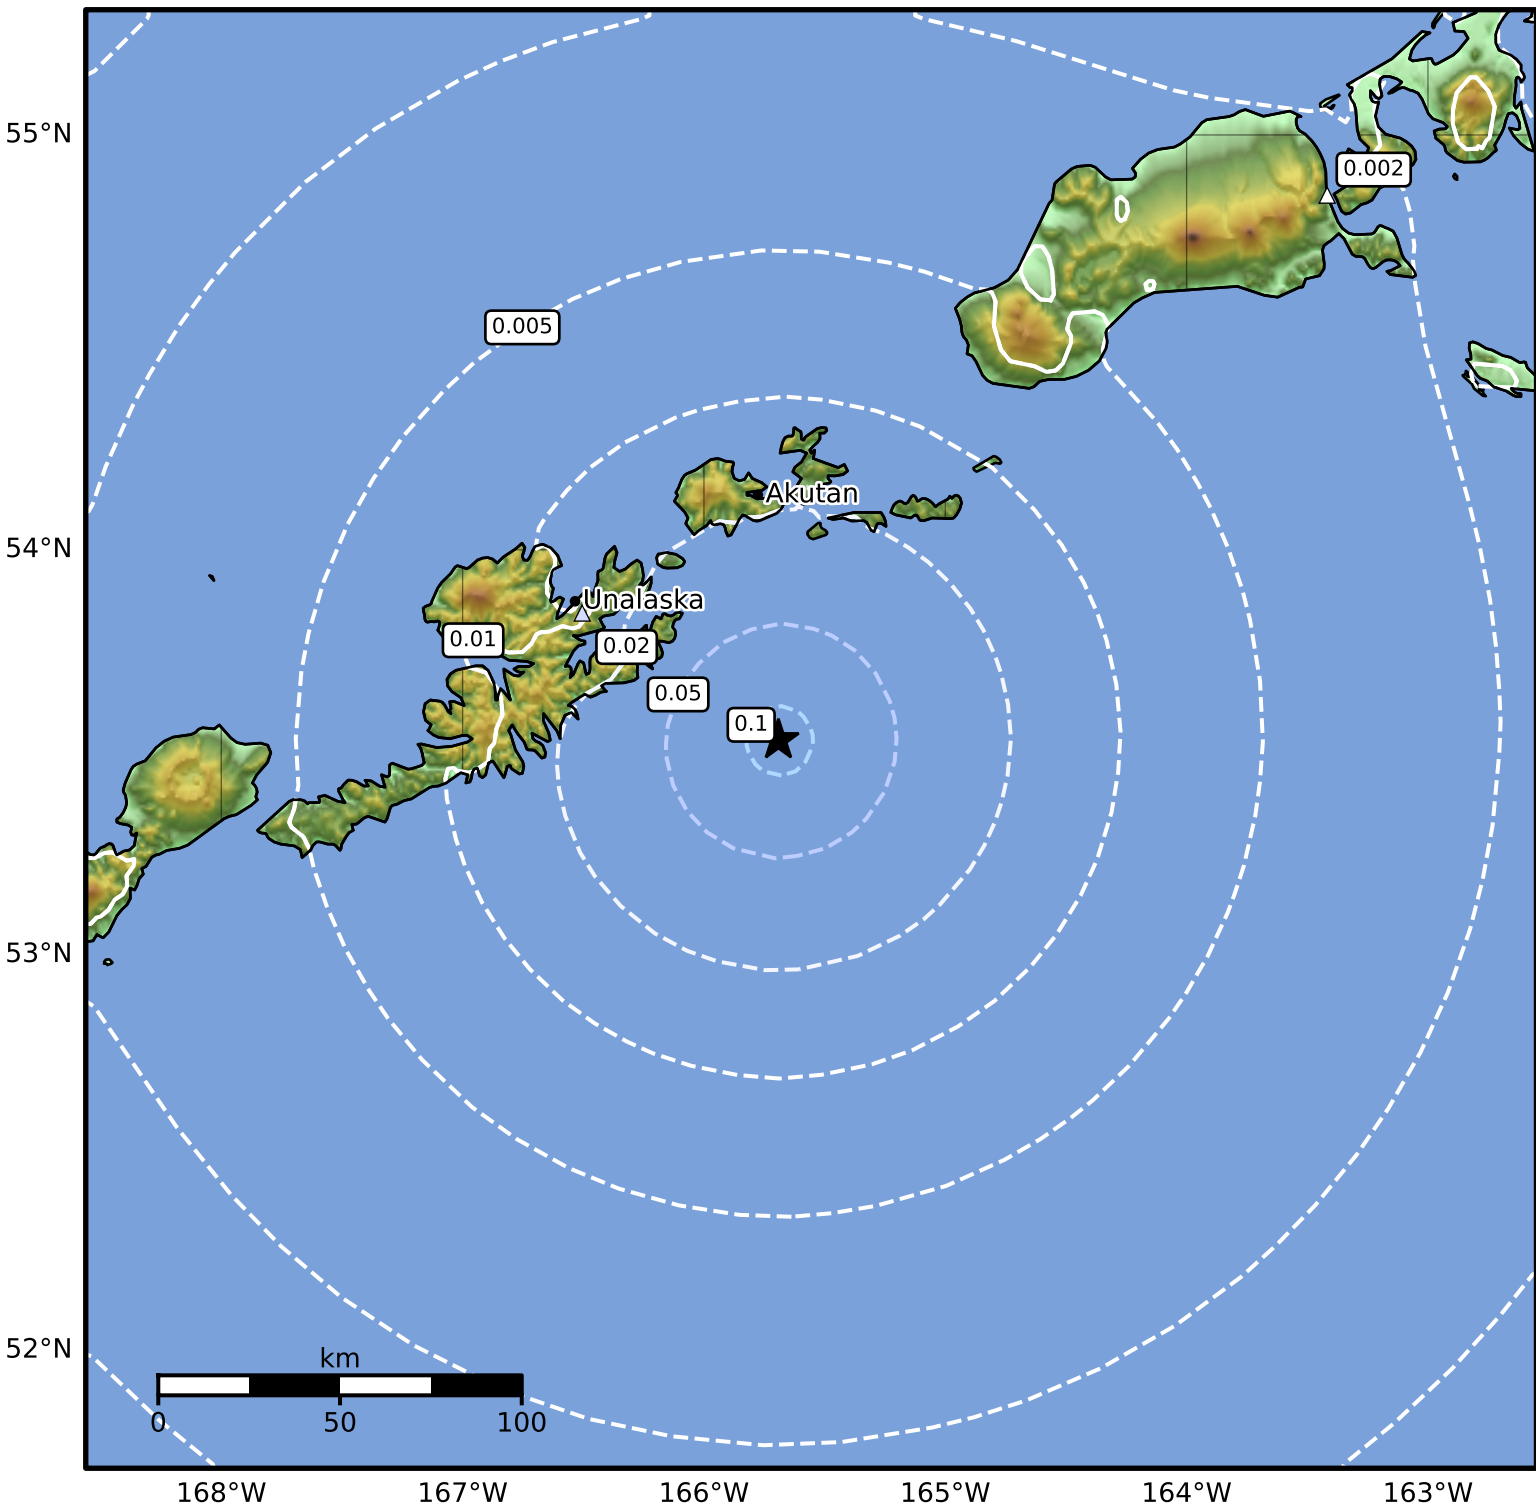

1.0 Second Peak Spectral Acceleration Map Alaska Earthquake Center
 ShakeMap: 67 km (42 miles) ESE of Unalaska
 Feb 07, 2025 17:57:00 UTC M4.0 N53.53 W165.69 Depth: 25.6km ID:ak0251r4vs0z

SA(1.0) (%g)	0.1	0.2	0.5	1	2	5	10	20	50	100	200
--------------	-----	-----	-----	---	---	---	----	----	----	-----	-----

Scale based on Worden et al. (2012)

Version 2: Processed 2025-02-07T20:51:25Z

△ Seismic Instrument ○ Reported Intensity

★ Epicenter