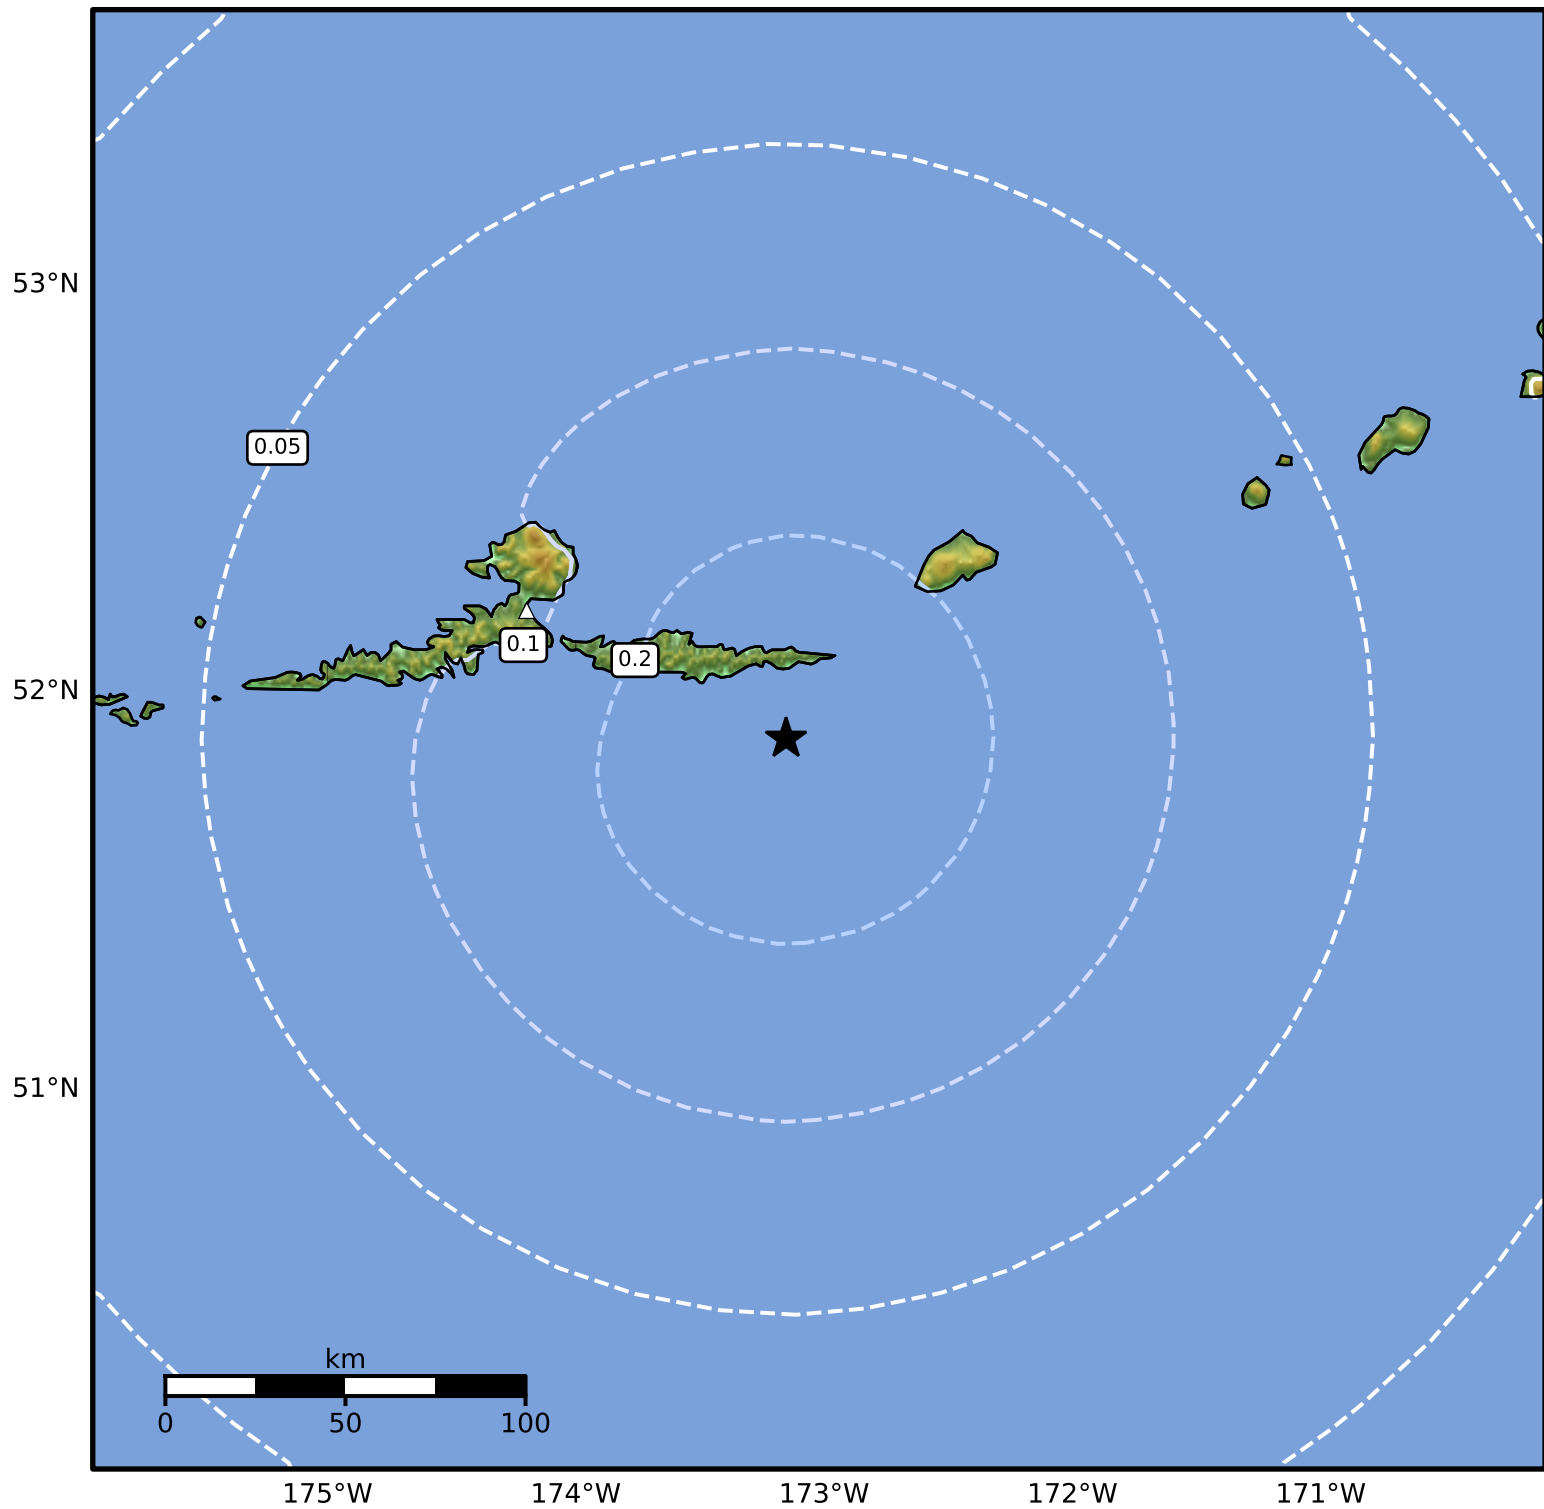

Peak Ground Acceleration Map Alaska Earthquake Center
ShakeMap: 79 km (49 miles) ESE of Atka
Feb 08, 2025 17:58:40 UTC M4.0 N51.88 W173.15 Depth: 77.4km ID:ak0251ssffa6

PGA (%g)	0.1	0.2	0.5	1	2	5	10	20	50	100	200
----------	-----	-----	-----	---	---	---	----	----	----	-----	-----

Scale based on Worden et al. (2012)

Version 2: Processed 2025-02-08T20:40:09Z

△ Seismic Instrument ○ Reported Intensity

★ Epicenter