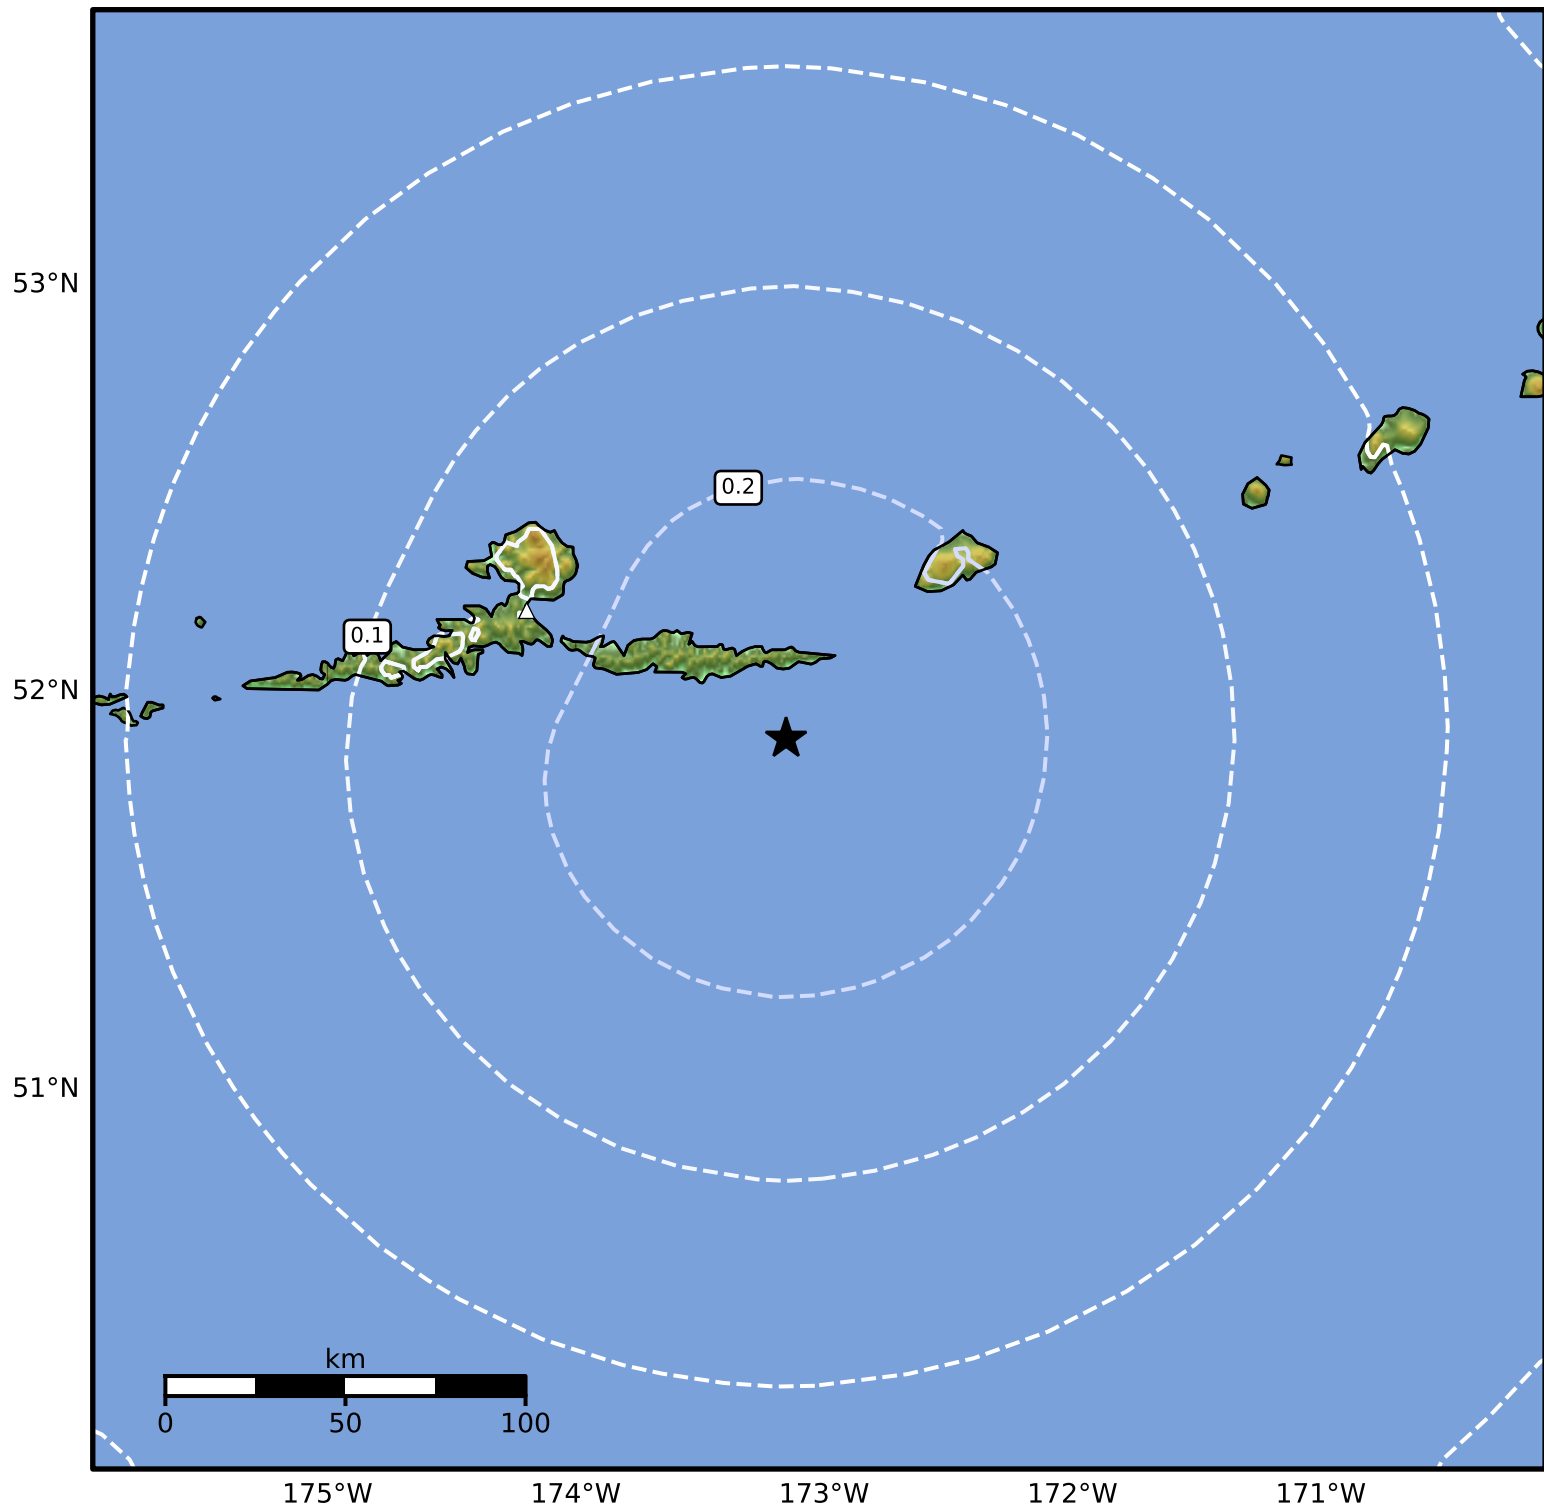

0.3 Second Peak Spectral Acceleration Map Alaska Earthquake Center
ShakeMap: 79 km (49 miles) ESE of Atka
Feb 08, 2025 17:58:40 UTC M4.0 N51.88 W173.15 Depth: 77.4km ID:ak0251ssffa6

SA(0.3) (%g)	0.1	0.2	0.5	1	2	5	10	20	50	100	200
---------------------	------------	------------	------------	----------	----------	----------	-----------	-----------	-----------	------------	------------

Scale based on Worden et al. (2012)

Version 2: Processed 2025-02-08T20:40:09Z

△ Seismic Instrument ○ Reported Intensity

★ Epicenter