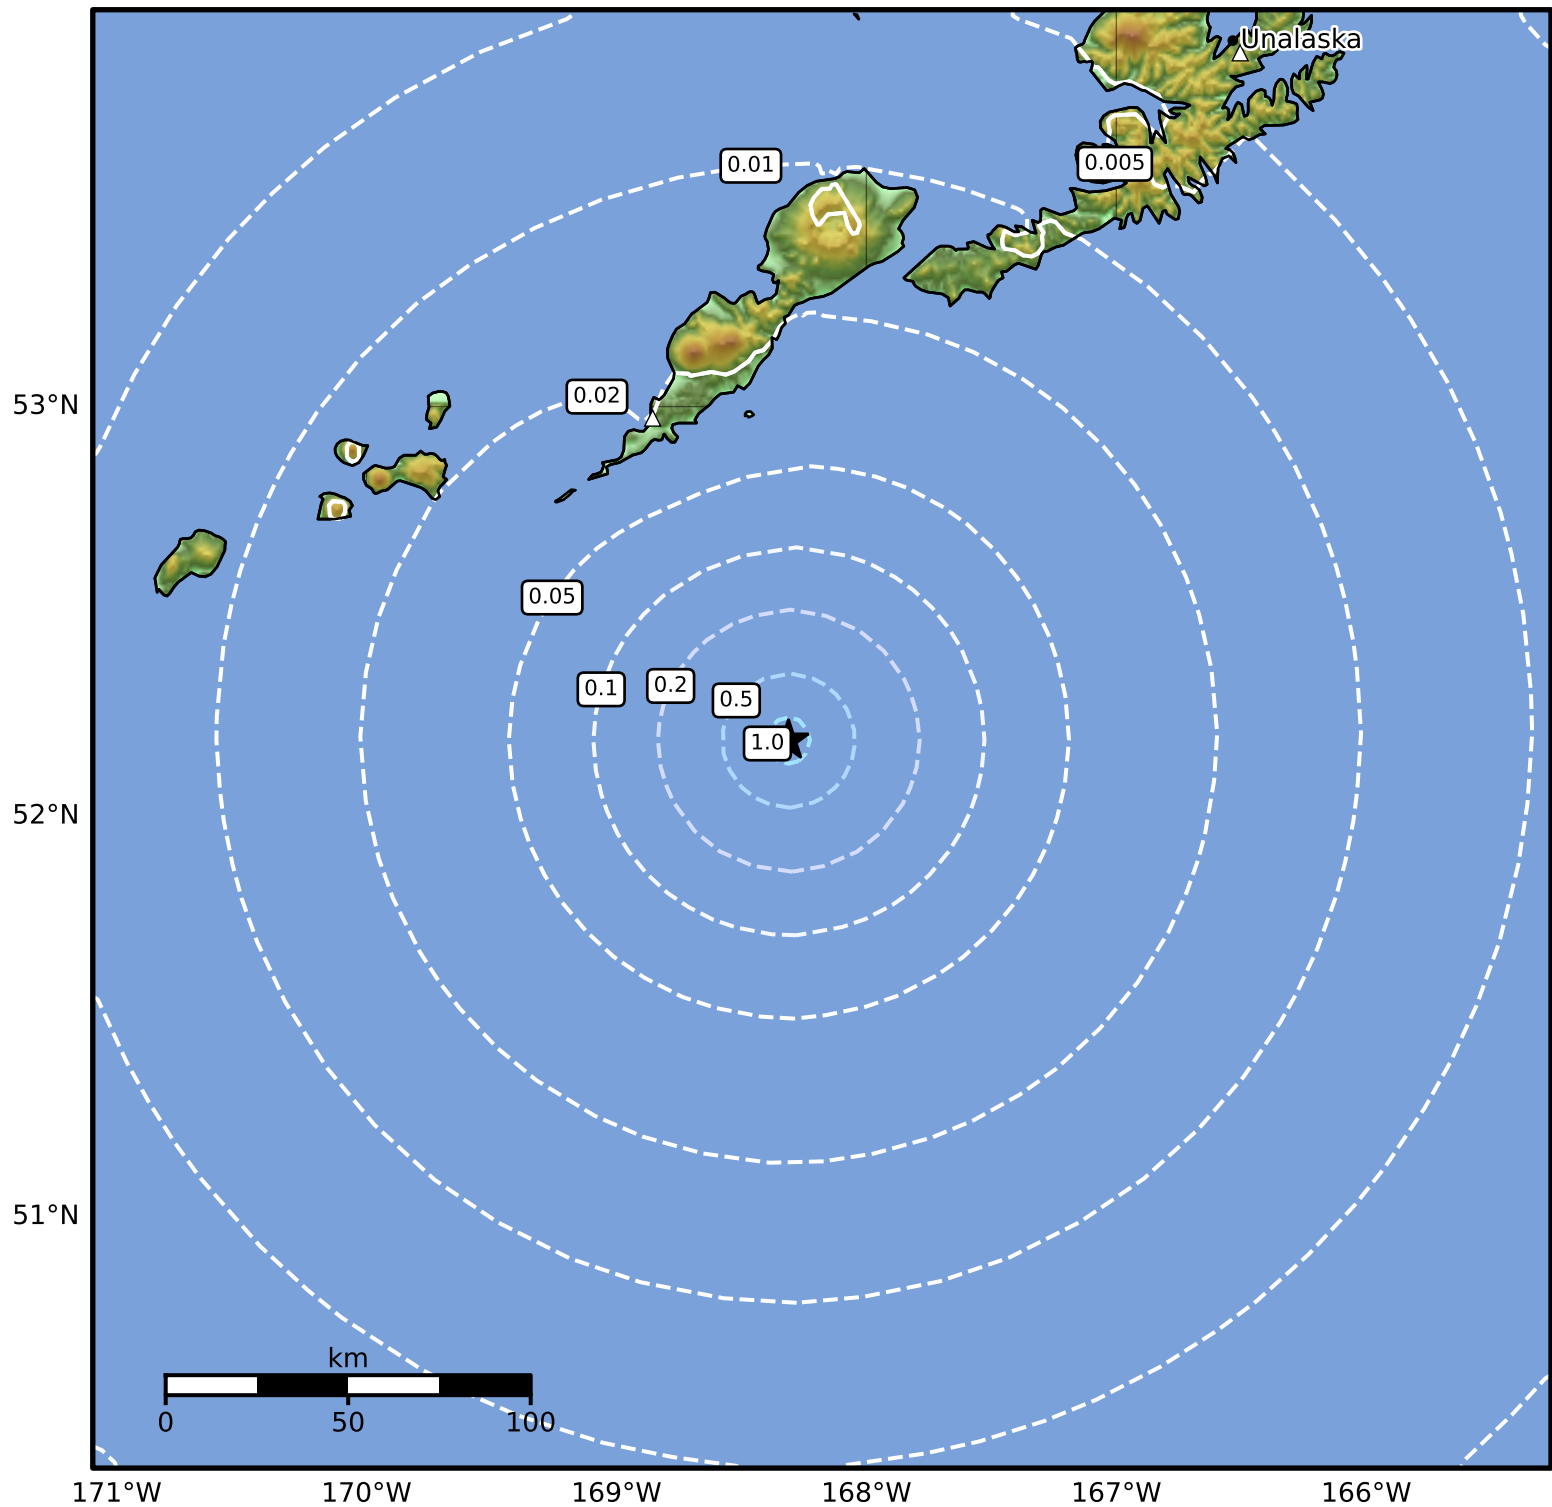

0.3 Second Peak Spectral Acceleration Map Alaska Earthquake Center  
 ShakeMap: 91 km (57 miles) SSE of Nikolski  
 Feb 09, 2025 00:09:53 UTC M3.7 N52.19 W168.31 Depth: 15.1km ID:ak0251u5jxlq

SA(0.3) (%g)	0.1	0.2	0.5	1	2	5	10	20	50	100	200
--------------	-----	-----	-----	---	---	---	----	----	----	-----	-----

Scale based on Worden et al. (2012)

Version 2: Processed 2025-02-09T07:12:25Z

△ Seismic Instrument ○ Reported Intensity

★ Epicenter