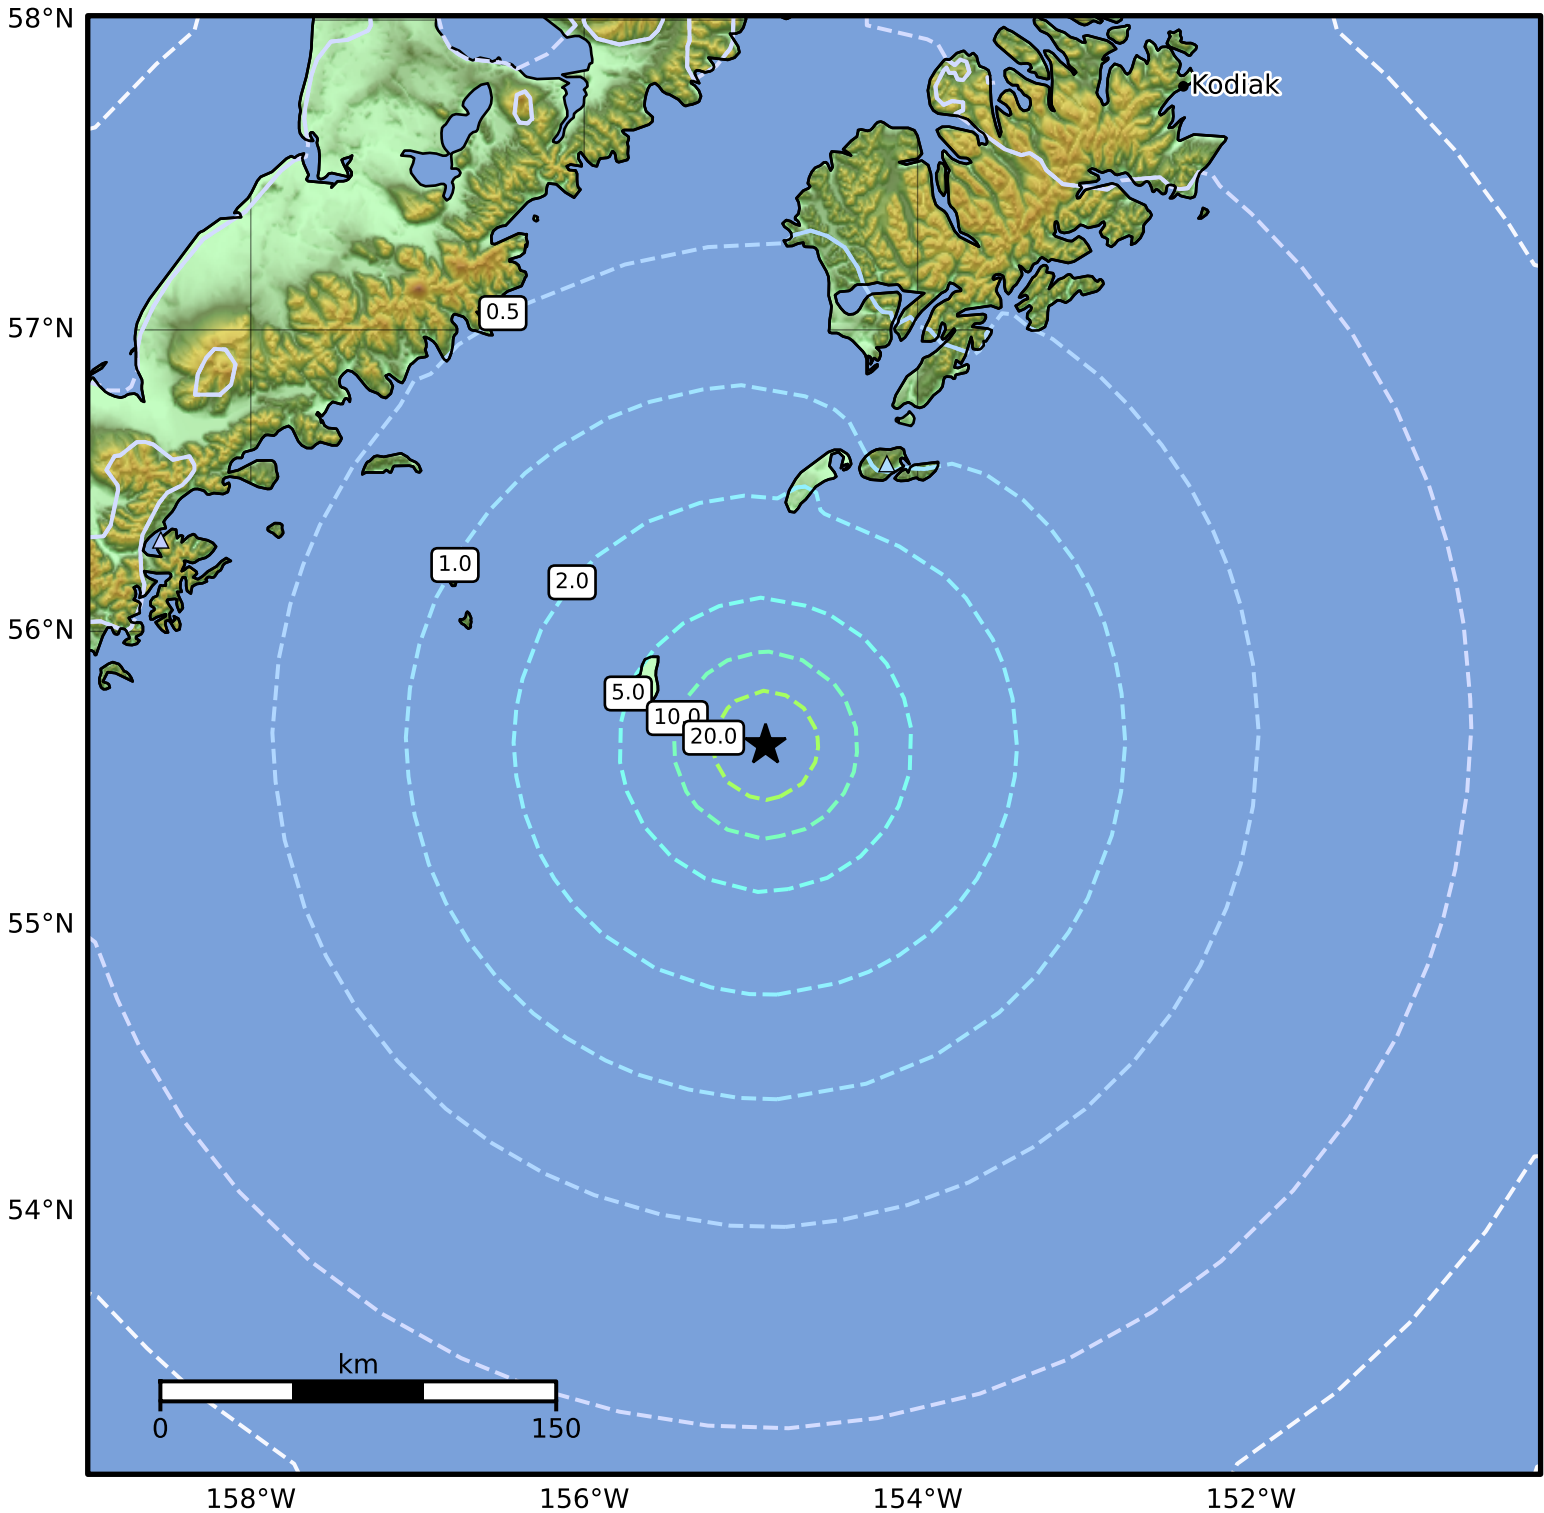

0.3 Second Peak Spectral Acceleration Map Alaska Earthquake Center
 ShakeMap: 154 km (96 miles) SSW of Akhiok
 Feb 13, 2025 23:59:27 UTC M5.8 N55.62 W154.91 Depth: 9.1km ID:ak025215oy3m

SA(0.3) (%g)	0.1	0.2	0.5	1	2	5	10	20	50	100	200
--------------	-----	-----	-----	---	---	---	----	----	----	-----	-----

Scale based on Worden et al. (2012)

Version 4: Processed 2025-02-14T00:24:49Z

△ Seismic Instrument ○ Reported Intensity

★ Epicenter