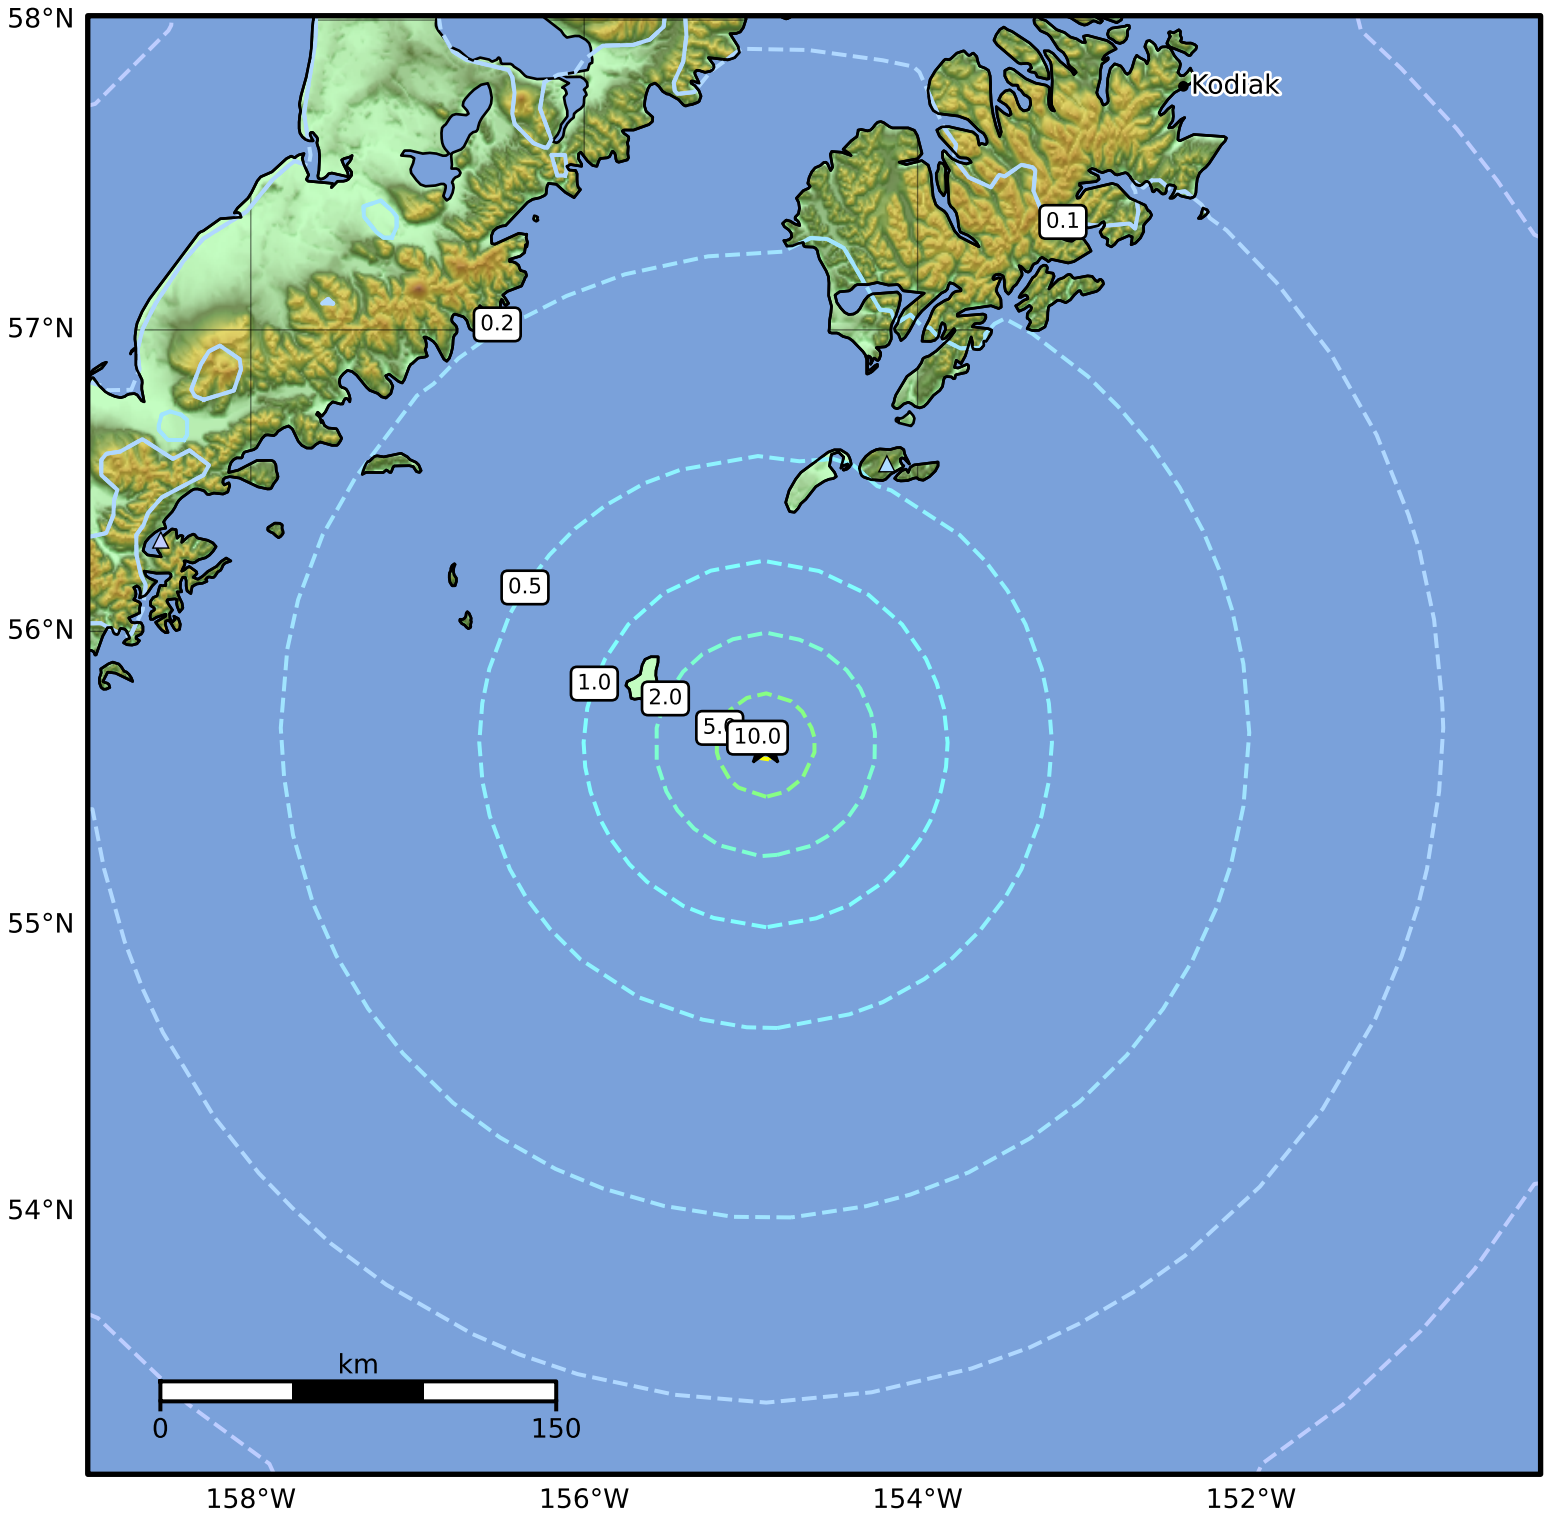

1.0 Second Peak Spectral Acceleration Map Alaska Earthquake Center
 ShakeMap: 154 km (96 miles) SSW of Akhiok
 Feb 13, 2025 23:59:27 UTC M5.8 N55.62 W154.91 Depth: 9.1km ID:ak025215oy3m

SA(1.0) (%g)	0.1	0.2	0.5	1	2	5	10	20	50	100	200
--------------	-----	-----	-----	---	---	---	----	----	----	-----	-----

Scale based on Worden et al. (2012)

Version 4: Processed 2025-02-14T00:24:49Z

△ Seismic Instrument ○ Reported Intensity

★ Epicenter