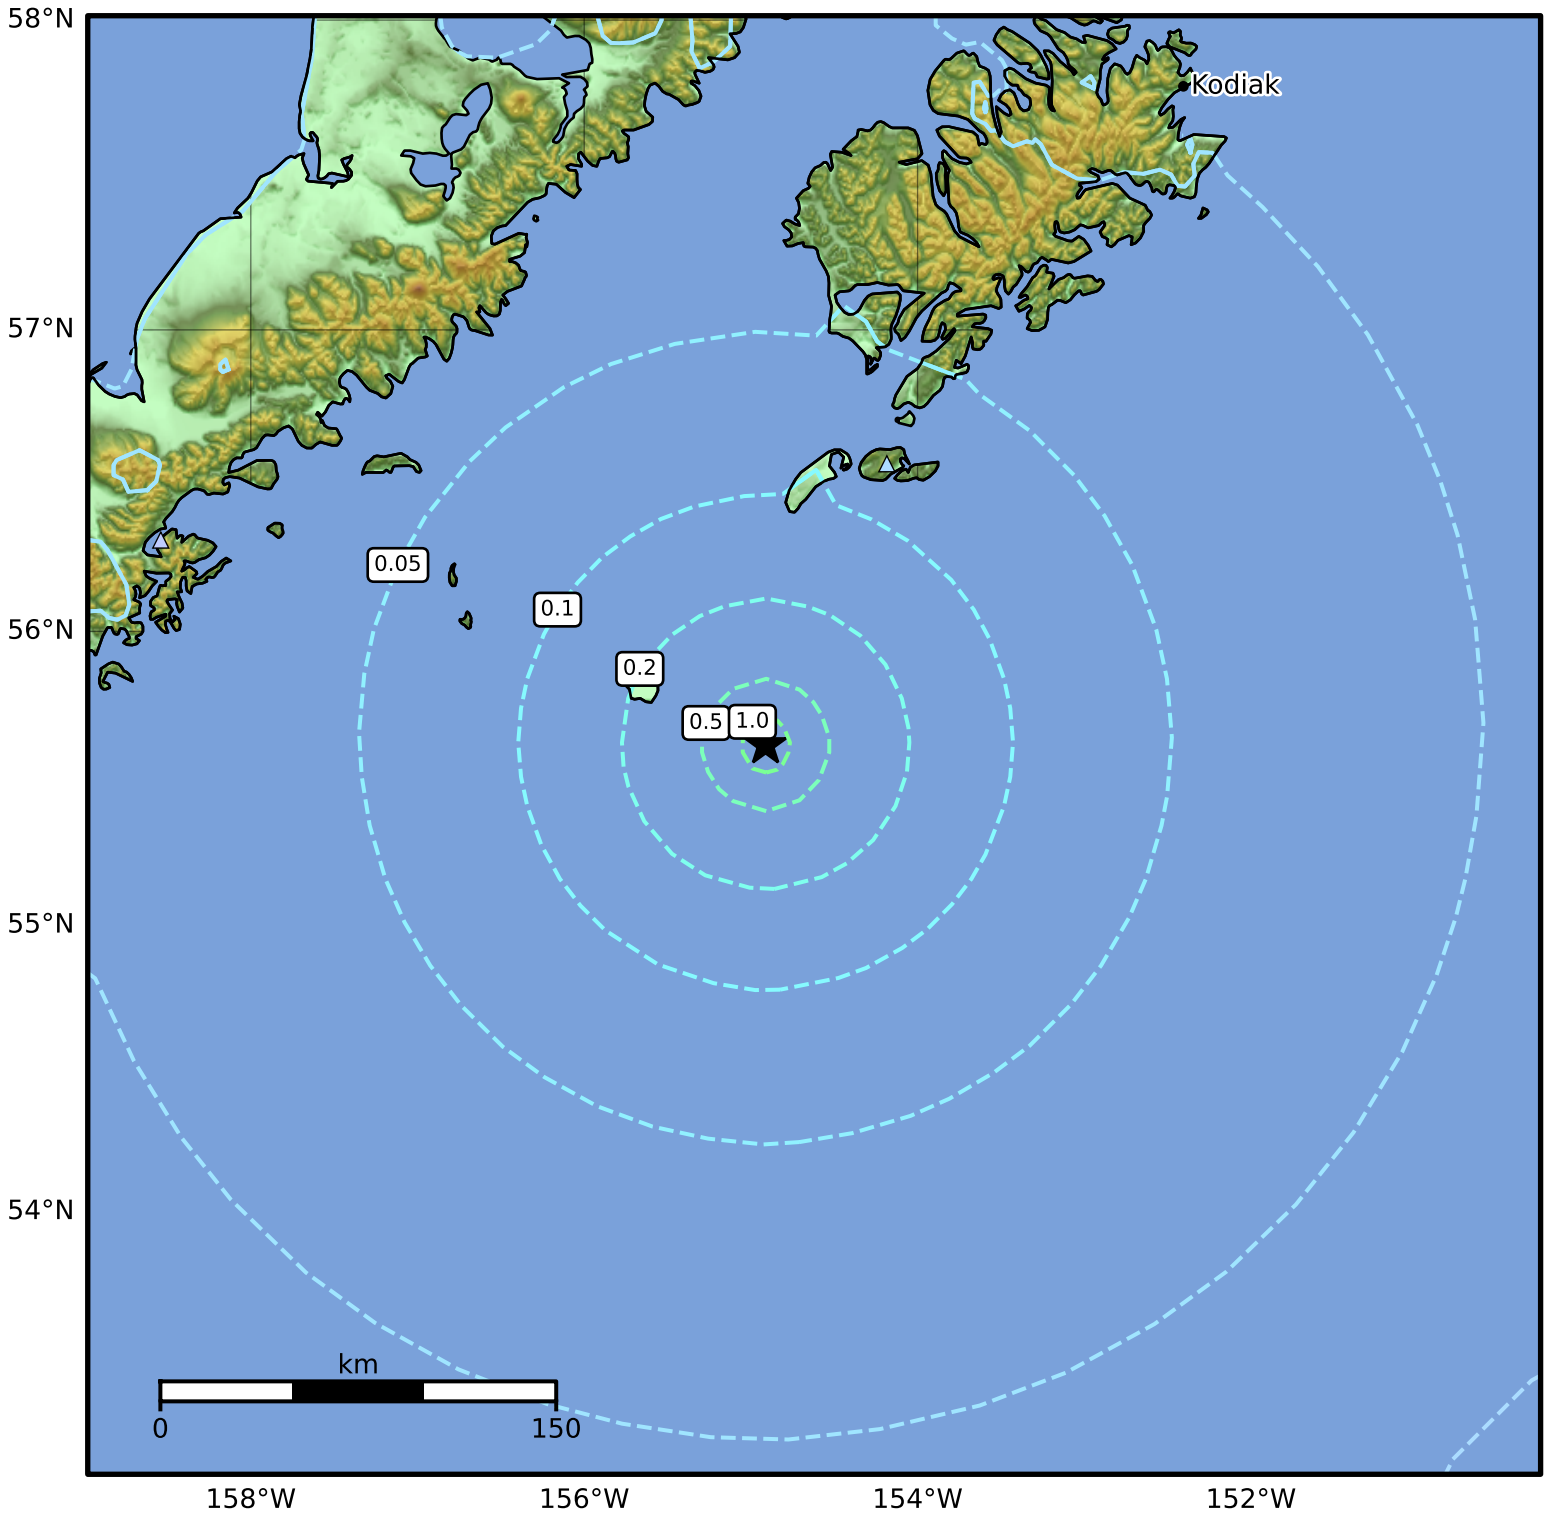

3.0 Second Peak Spectral Acceleration Map Alaska Earthquake Center  
ShakeMap: 154 km (96 miles) SSW of Akhiok  
Feb 13, 2025 23:59:27 UTC M5.8 N55.62 W154.91 Depth: 9.1km ID:ak025215oy3m

SA(3.0) (%g)	0.1	0.2	0.5	1	2	5	10	20	50
--------------	-----	-----	-----	---	---	---	----	----	----

Scale based on Worden et al. (2012)

Version 4: Processed 2025-02-14T00:24:49Z

△ Seismic Instrument ○ Reported Intensity

★ Epicenter