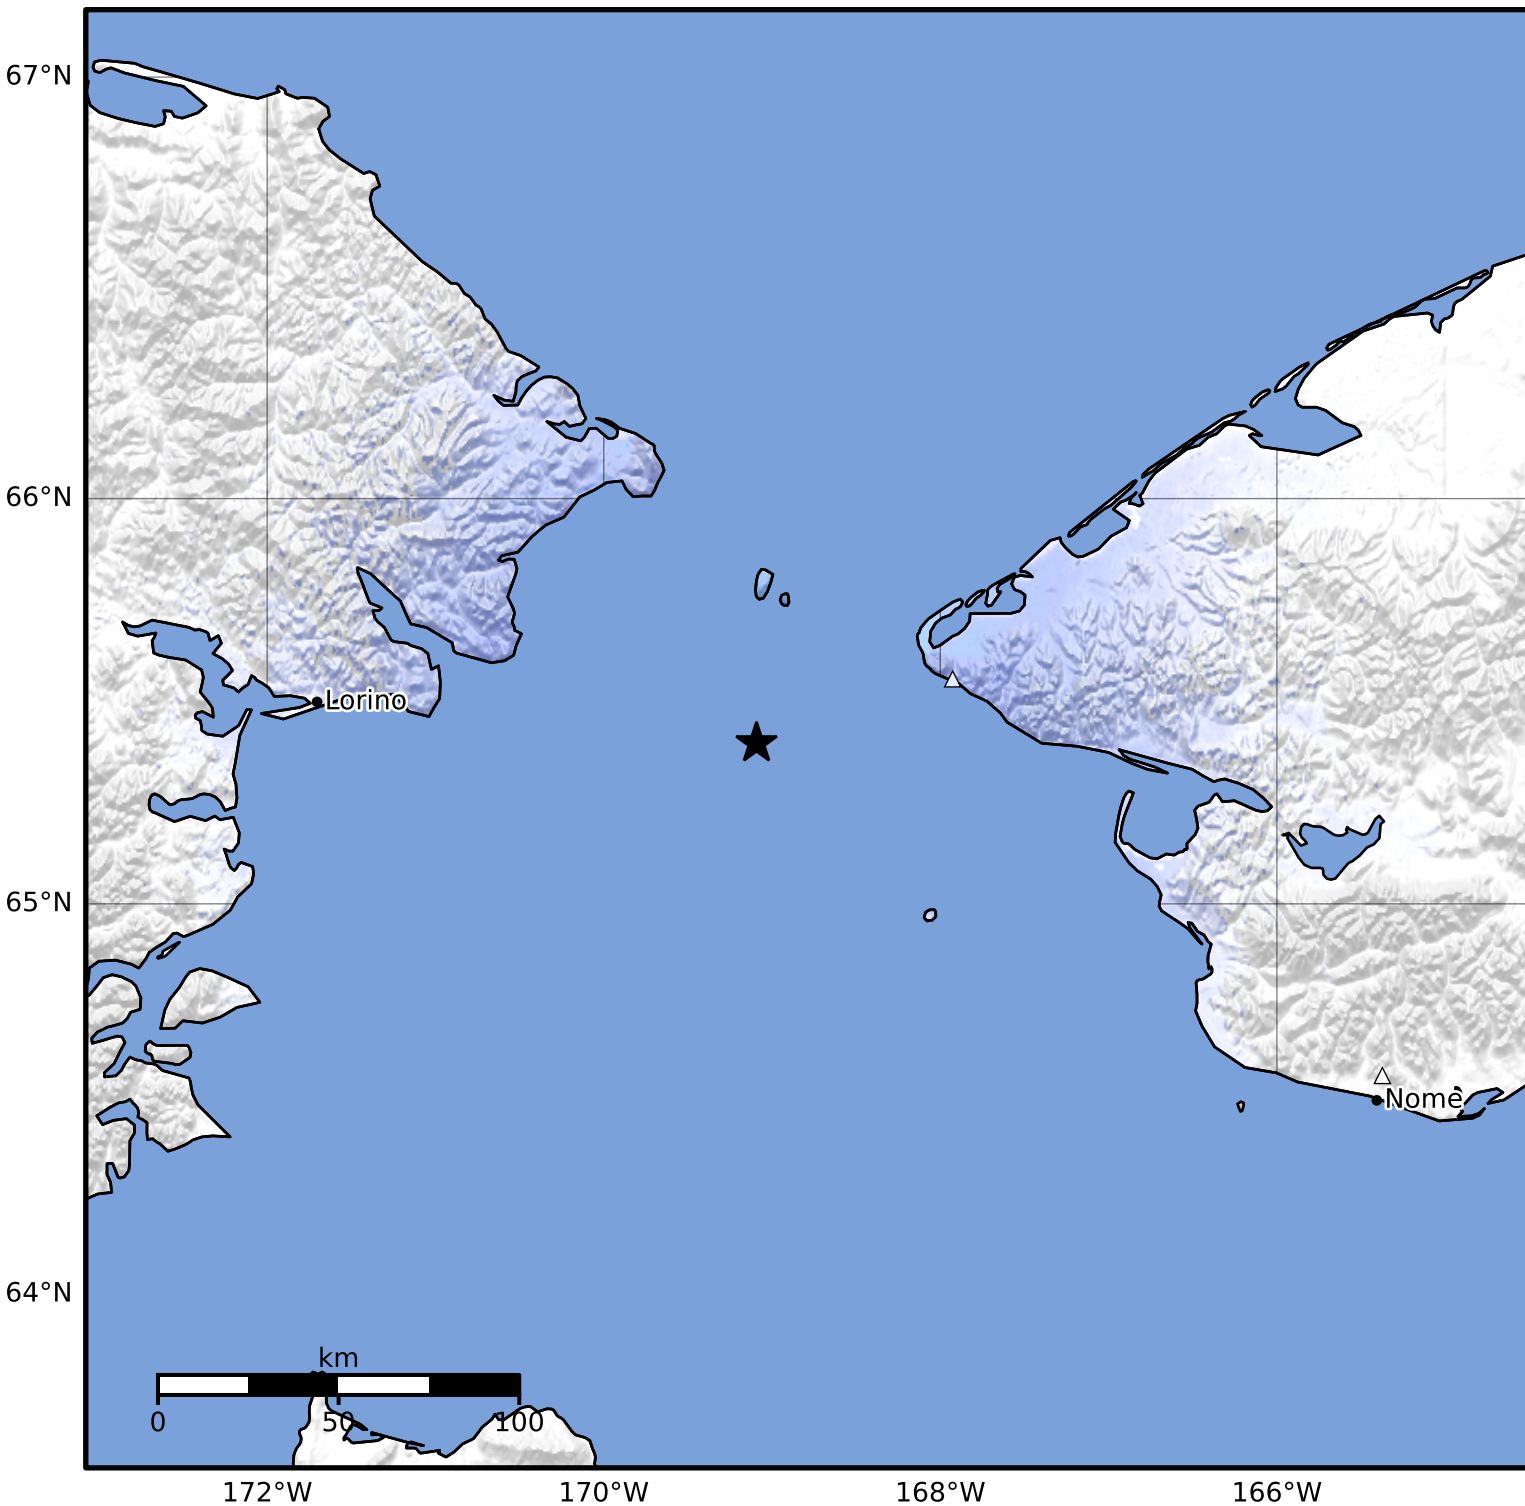

Macroseismic Intensity Map Alaska Earthquake Center
 ShakeMap: 38 km (24 miles) S of Little Diomedede
 Feb 16, 2025 02:52:18 UTC M4.2 N65.40 W169.09 Depth: 9.6km ID:ak02525rrdfc

SHAKING	Not felt	Weak	Light	Moderate	Strong	Very strong	Severe	Violent	Extreme
DAMAGE	None	None	None	Very light	Light	Moderate	Moderate/heavy	Heavy	Very heavy
PGA(%g)	<0.0464	0.297	2.76	6.2	11.5	21.5	40.1	74.7	>139
PGV(cm/s)	<0.0215	0.135	1.41	4.65	9.64	20	41.4	85.8	>178
INTENSITY	I	II-III	IV	V	VI	VII	VIII	IX	X+

Scale based on Worden et al. (2012)

Version 1: Processed 2025-02-16T03:13:05Z

△ Seismic Instrument ○ Reported Intensity

★ Epicenter