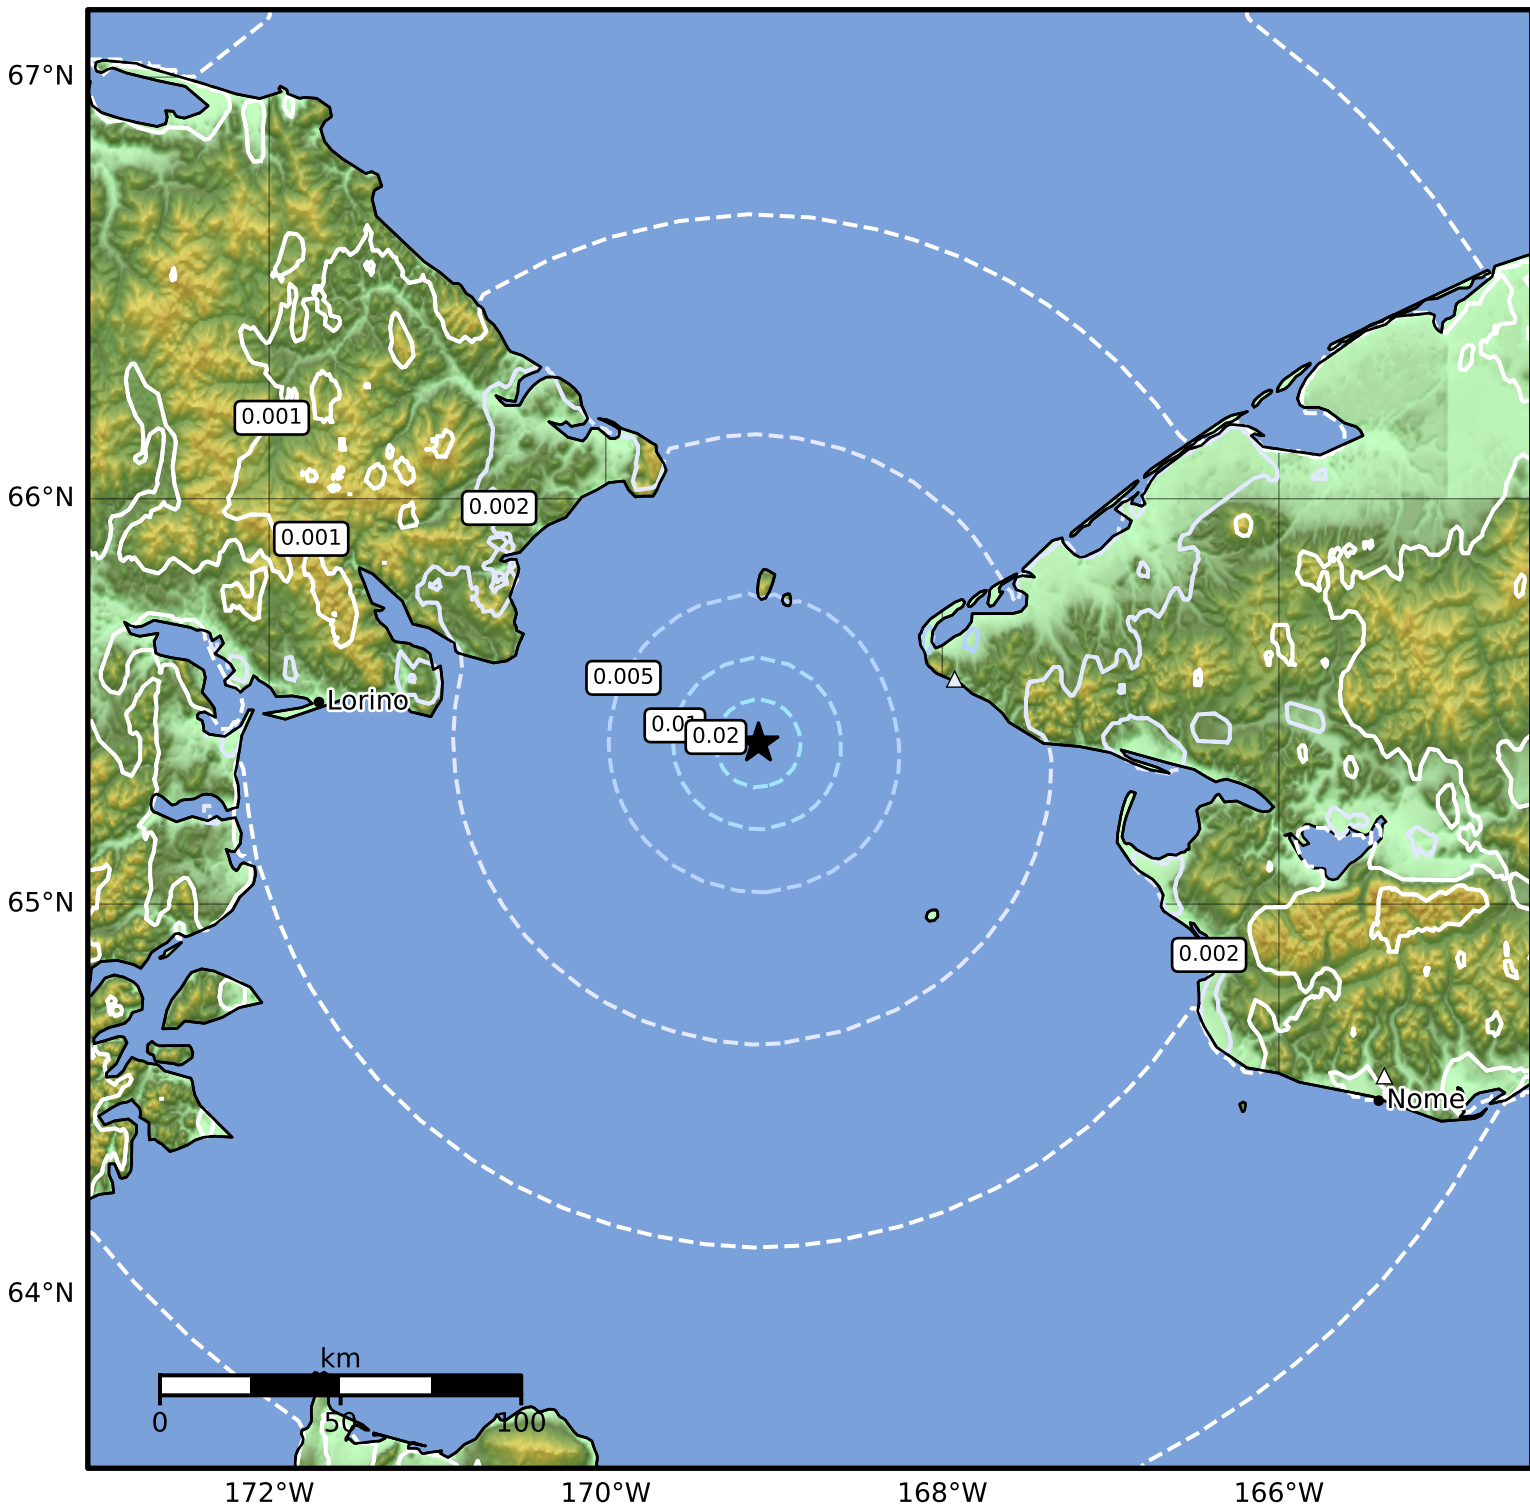

3.0 Second Peak Spectral Acceleration Map Alaska Earthquake Center
 ShakeMap: 38 km (24 miles) S of Little Diomedede
 Feb 16, 2025 02:52:18 UTC M4.2 N65.40 W169.09 Depth: 9.6km ID:ak02525rrdfc

SA(3.0) (%g)	0.1	0.2	0.5	1	2	5	10	20	50
--------------	-----	-----	-----	---	---	---	----	----	----

Scale based on Worden et al. (2012)

Version 1: Processed 2025-02-16T03:13:05Z

△ Seismic Instrument ○ Reported Intensity

★ Epicenter