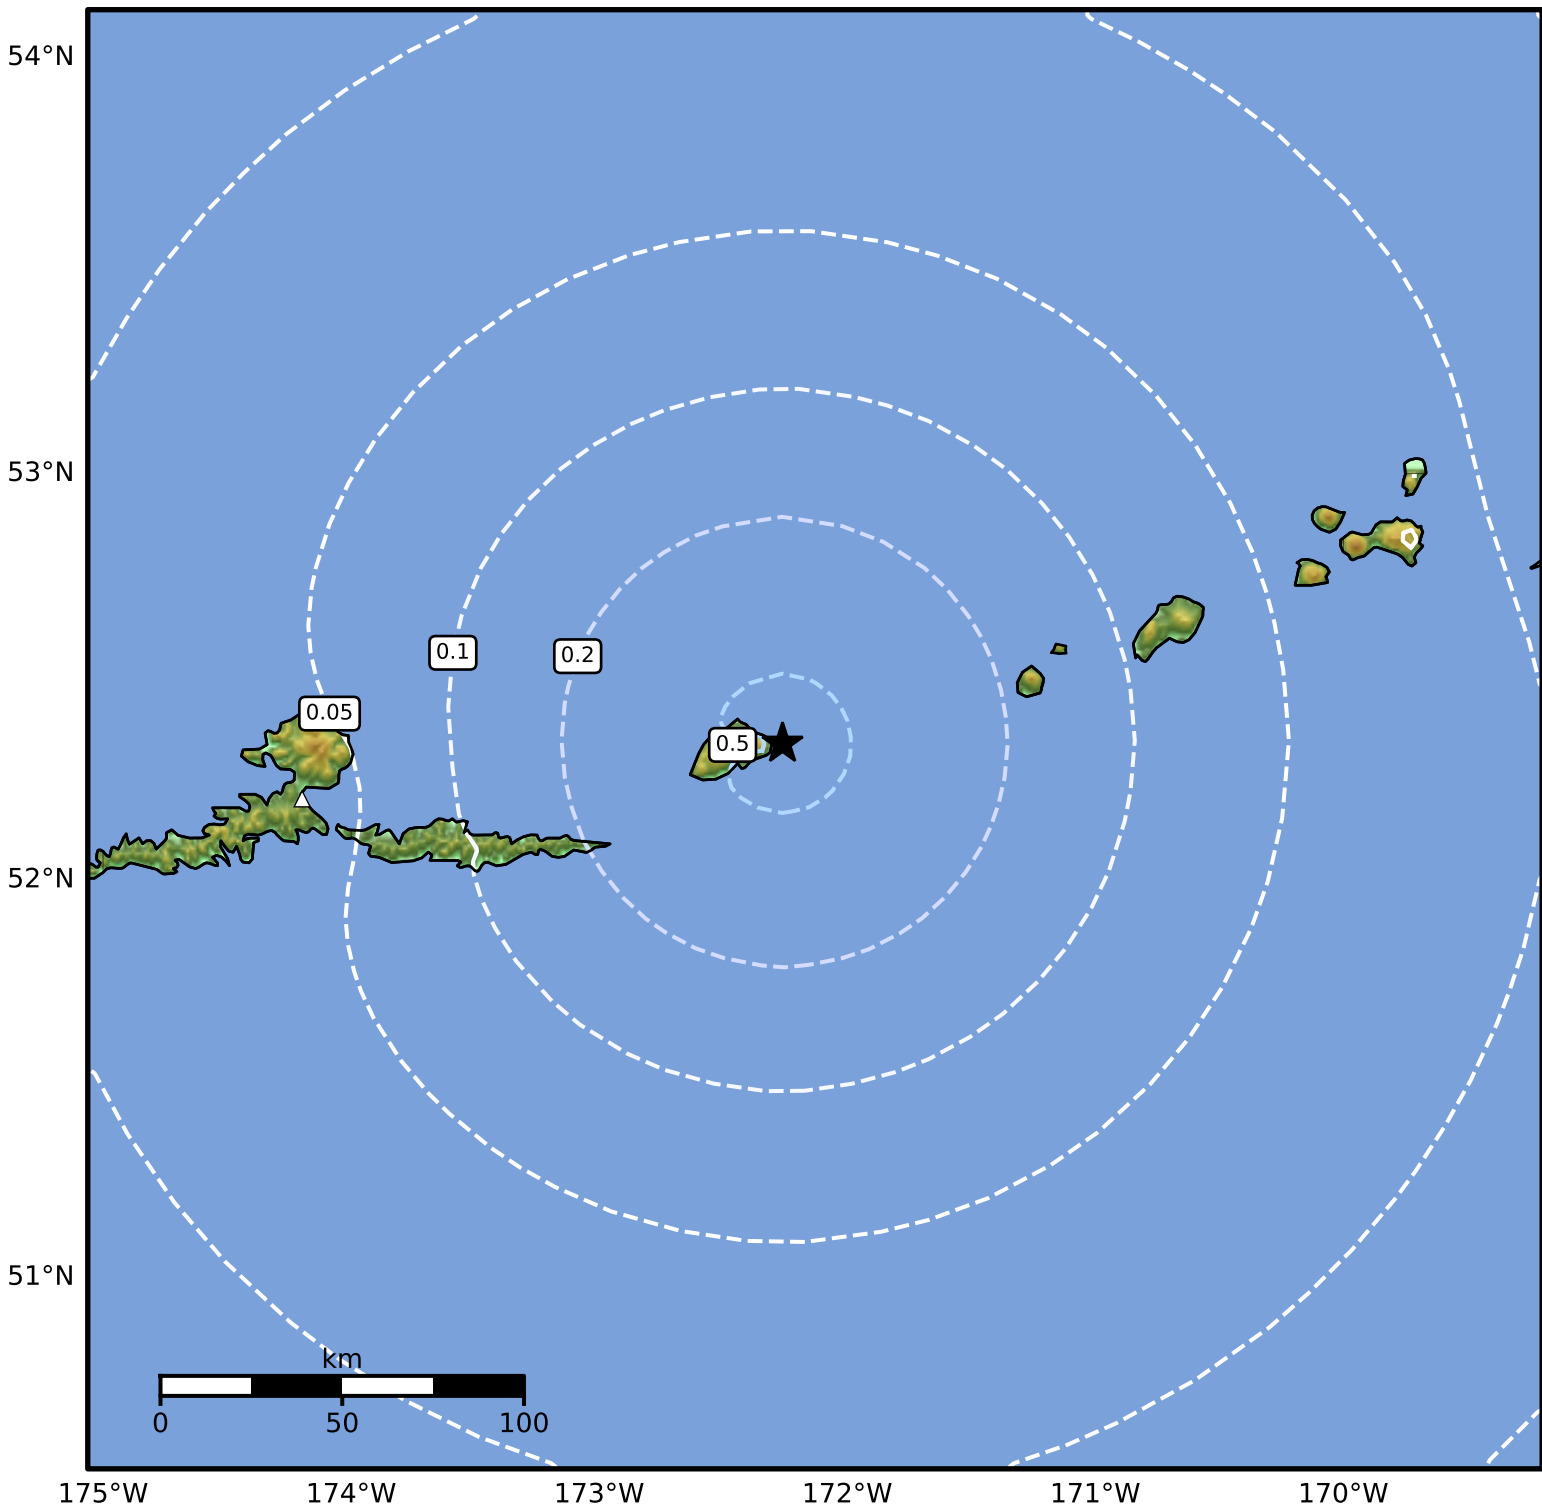

0.3 Second Peak Spectral Acceleration Map Alaska Earthquake Center
 ShakeMap: 18 km (11 miles) W of Amukta Pass
 Feb 16, 2025 05:02:08 UTC M3.8 N52.34 W172.26 Depth: 44.6km ID:ak02525t8xfu

SA(0.3) (%g)	0.1	0.2	0.5	1	2	5	10	20	50	100	200
--------------	-----	-----	-----	---	---	---	----	----	----	-----	-----

Scale based on Worden et al. (2012)

Version 2: Processed 2025-02-16T22:33:51Z

△ Seismic Instrument ○ Reported Intensity

★ Epicenter