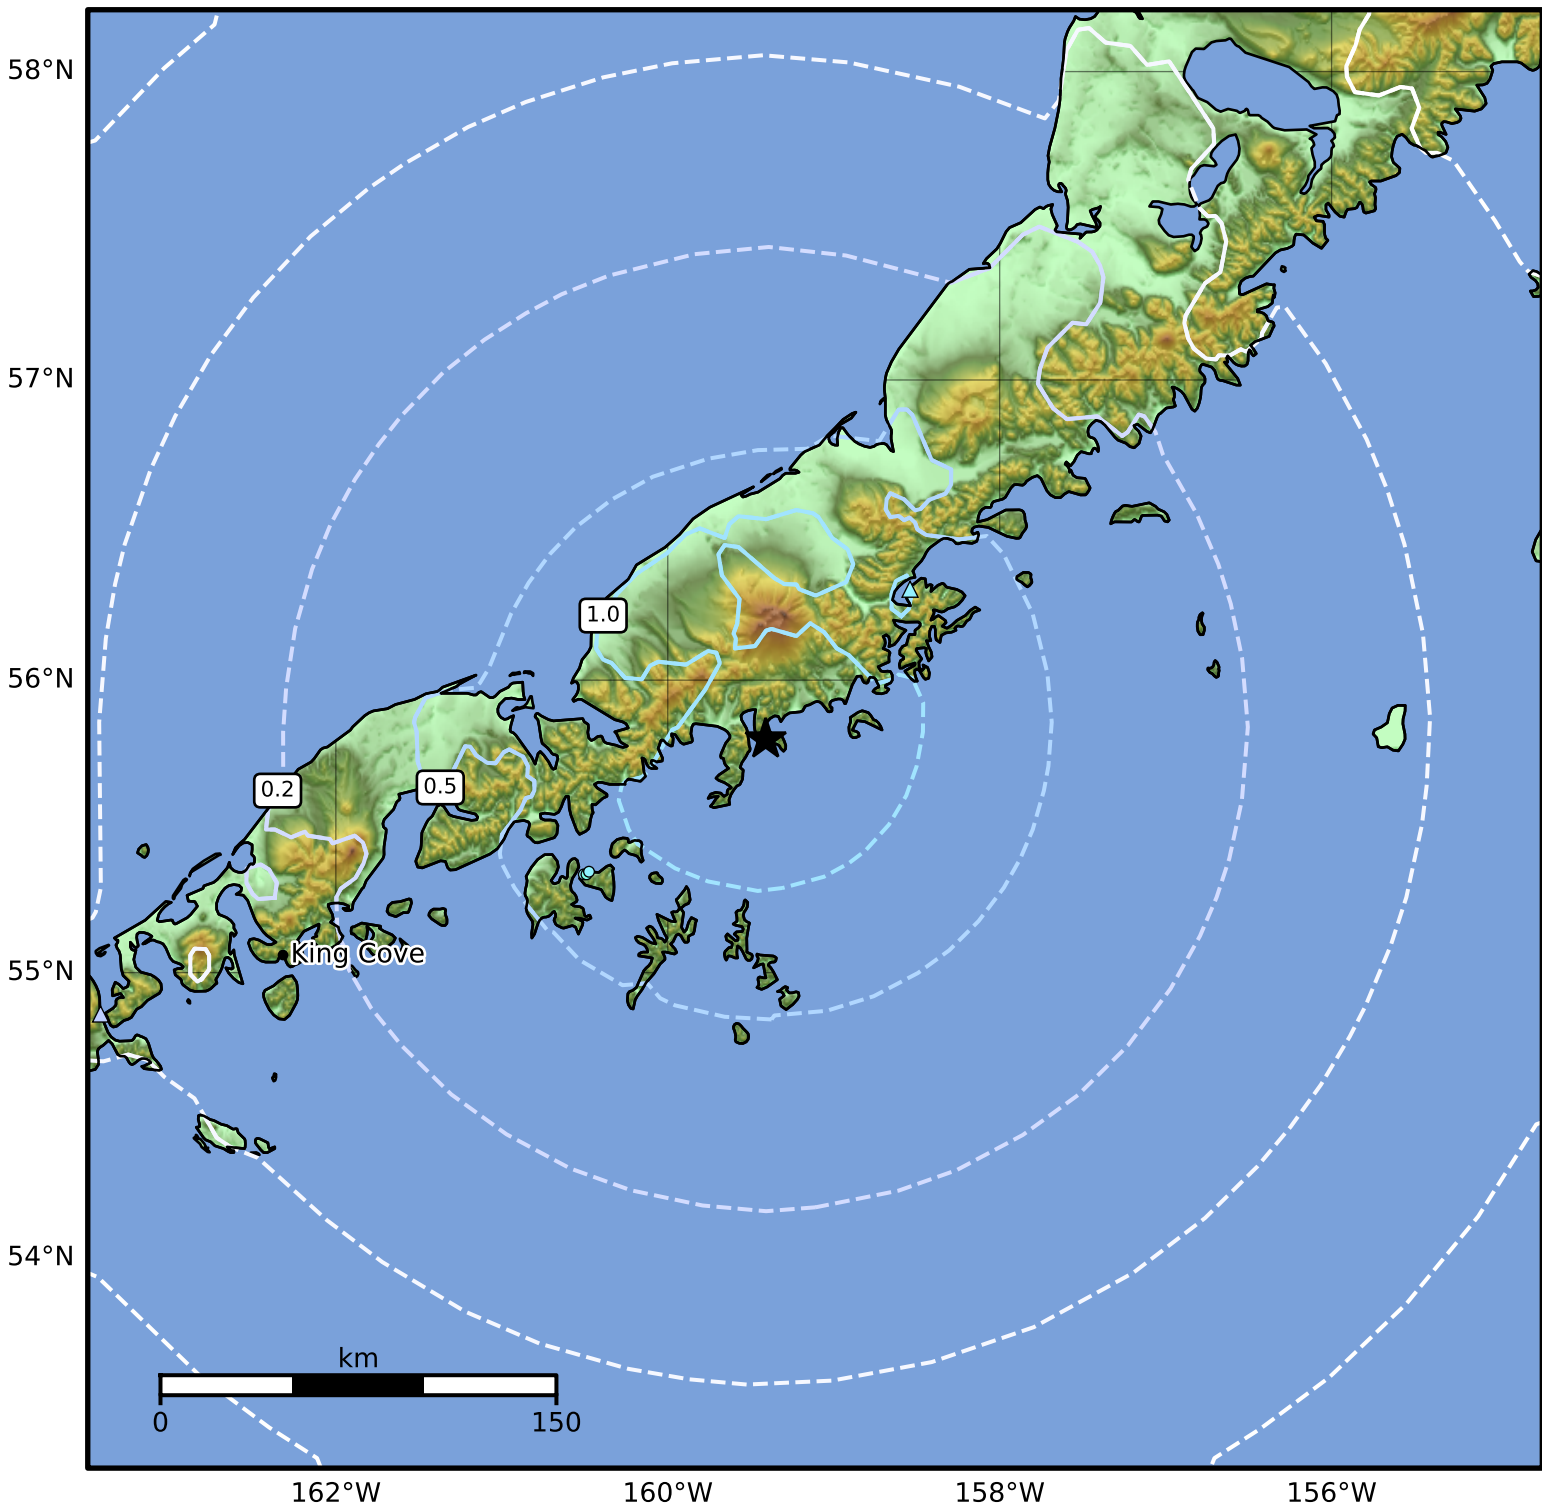

0.3 Second Peak Spectral Acceleration Map Alaska Earthquake Center
ShakeMap: 21 km (13 miles) SW of Perryville
Feb 19, 2025 07:09:49 UTC M4.7 N55.80 W159.41 Depth: 74.6km ID:ak0252at3f6f

SA(0.3) (%g)	0.1	0.2	0.5	1	2	5	10	20	50	100	200
--------------	-----	-----	-----	---	---	---	----	----	----	-----	-----

Scale based on Worden et al. (2012)

Version 2: Processed 2025-02-19T20:37:34Z

△ Seismic Instrument ○ Reported Intensity

★ Epicenter