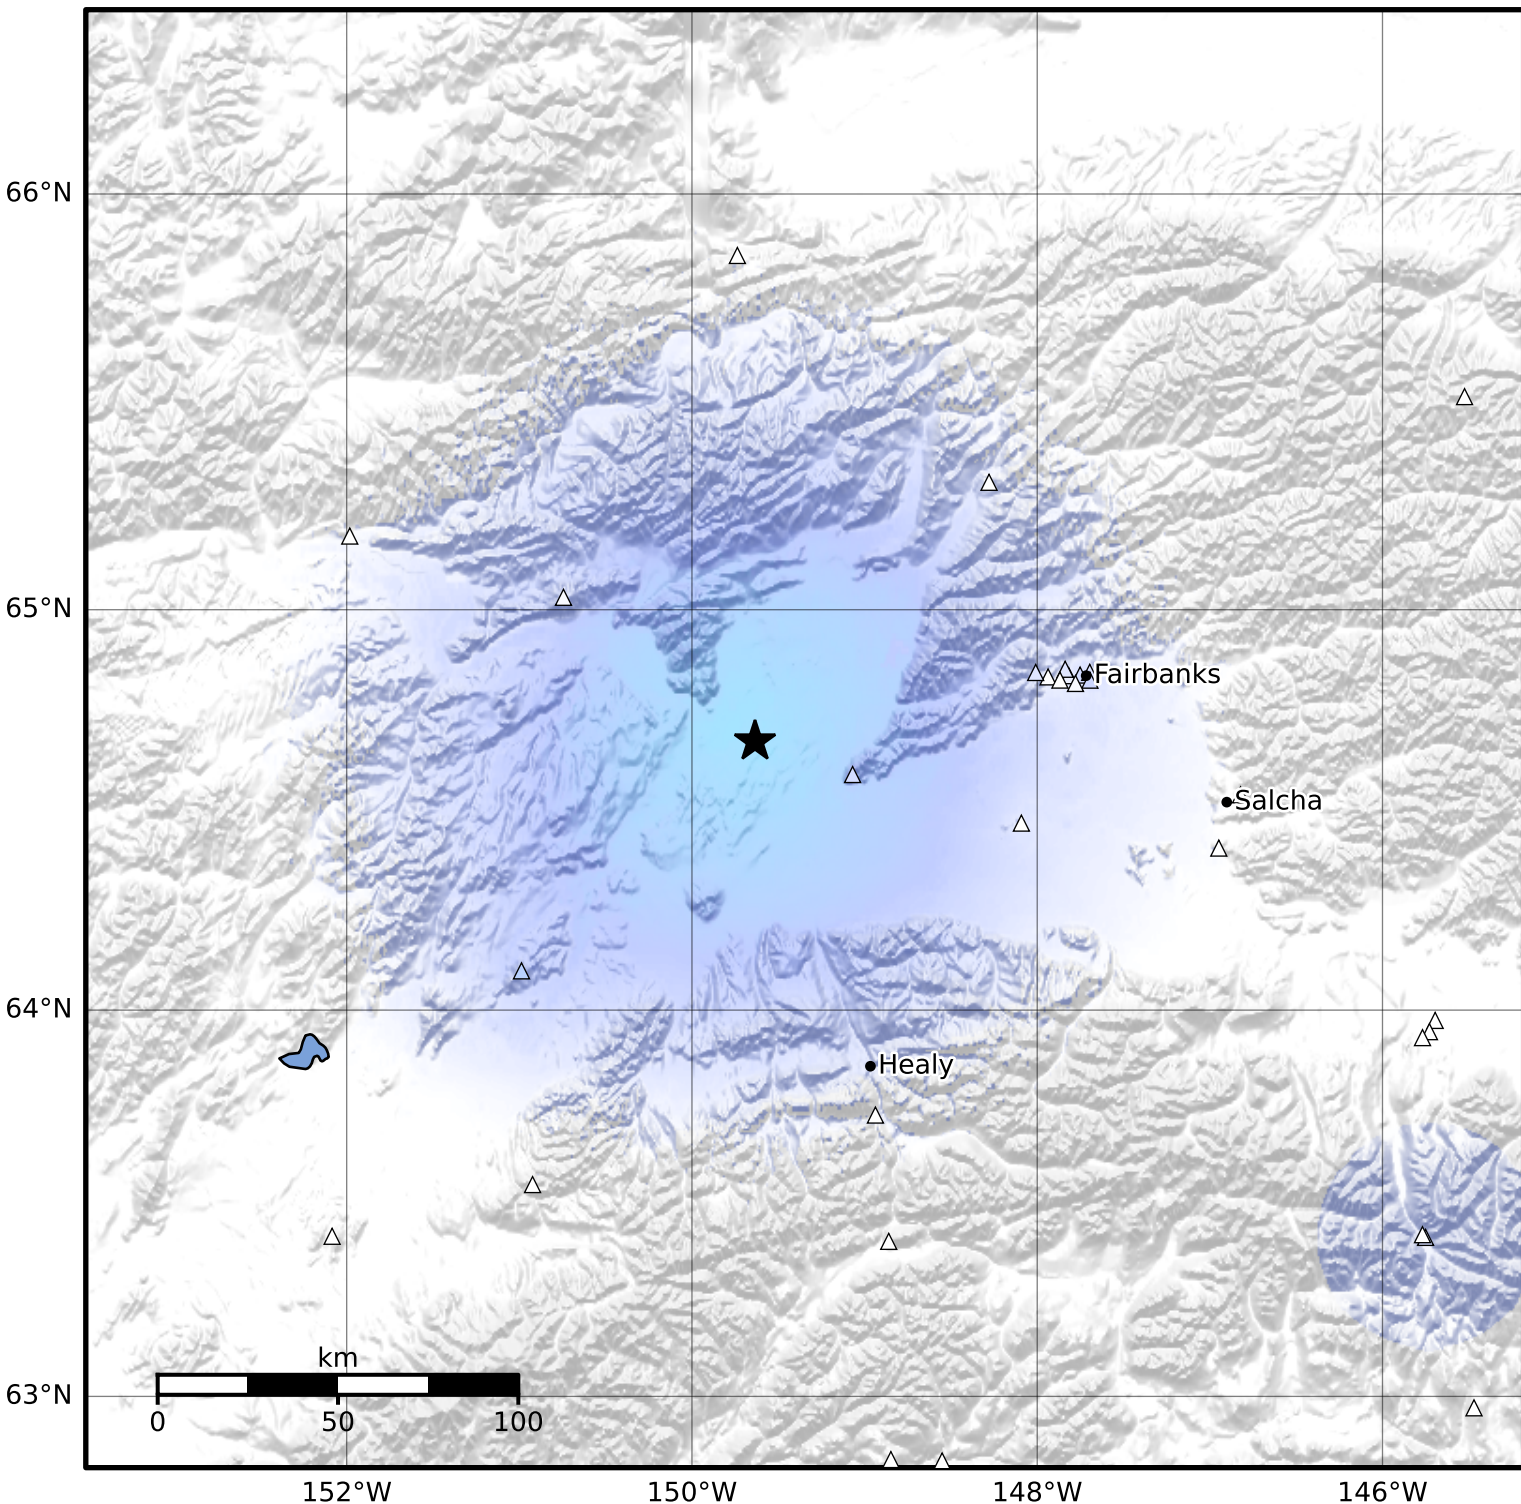

Macroseismic Intensity Map Alaska Earthquake Center  
 ShakeMap: 29 km (18 miles) WNW of Nenana  
 Feb 19, 2025 14:16:36 UTC M3.6 N64.68 W149.63 Depth: 30.1km ID:ak0252axaxek

SHAKING	Not felt	Weak	Light	Moderate	Strong	Very strong	Severe	Violent	Extreme
DAMAGE	None	None	None	Very light	Light	Moderate	Moderate/heavy	Heavy	Very heavy
PGA(%g)	<0.0464	0.297	2.76	6.2	11.5	21.5	40.1	74.7	>139
PGV(cm/s)	<0.0215	0.135	1.41	4.65	9.64	20	41.4	85.8	>178
INTENSITY	<b>I</b>	<b>II-III</b>	<b>IV</b>	<b>V</b>	<b>VI</b>	<b>VII</b>	<b>VIII</b>	<b>IX</b>	<b>X+</b>

Scale based on Worden et al. (2012)

Version 2: Processed 2025-02-19T21:04:52Z

△ Seismic Instrument ○ Reported Intensity

★ Epicenter