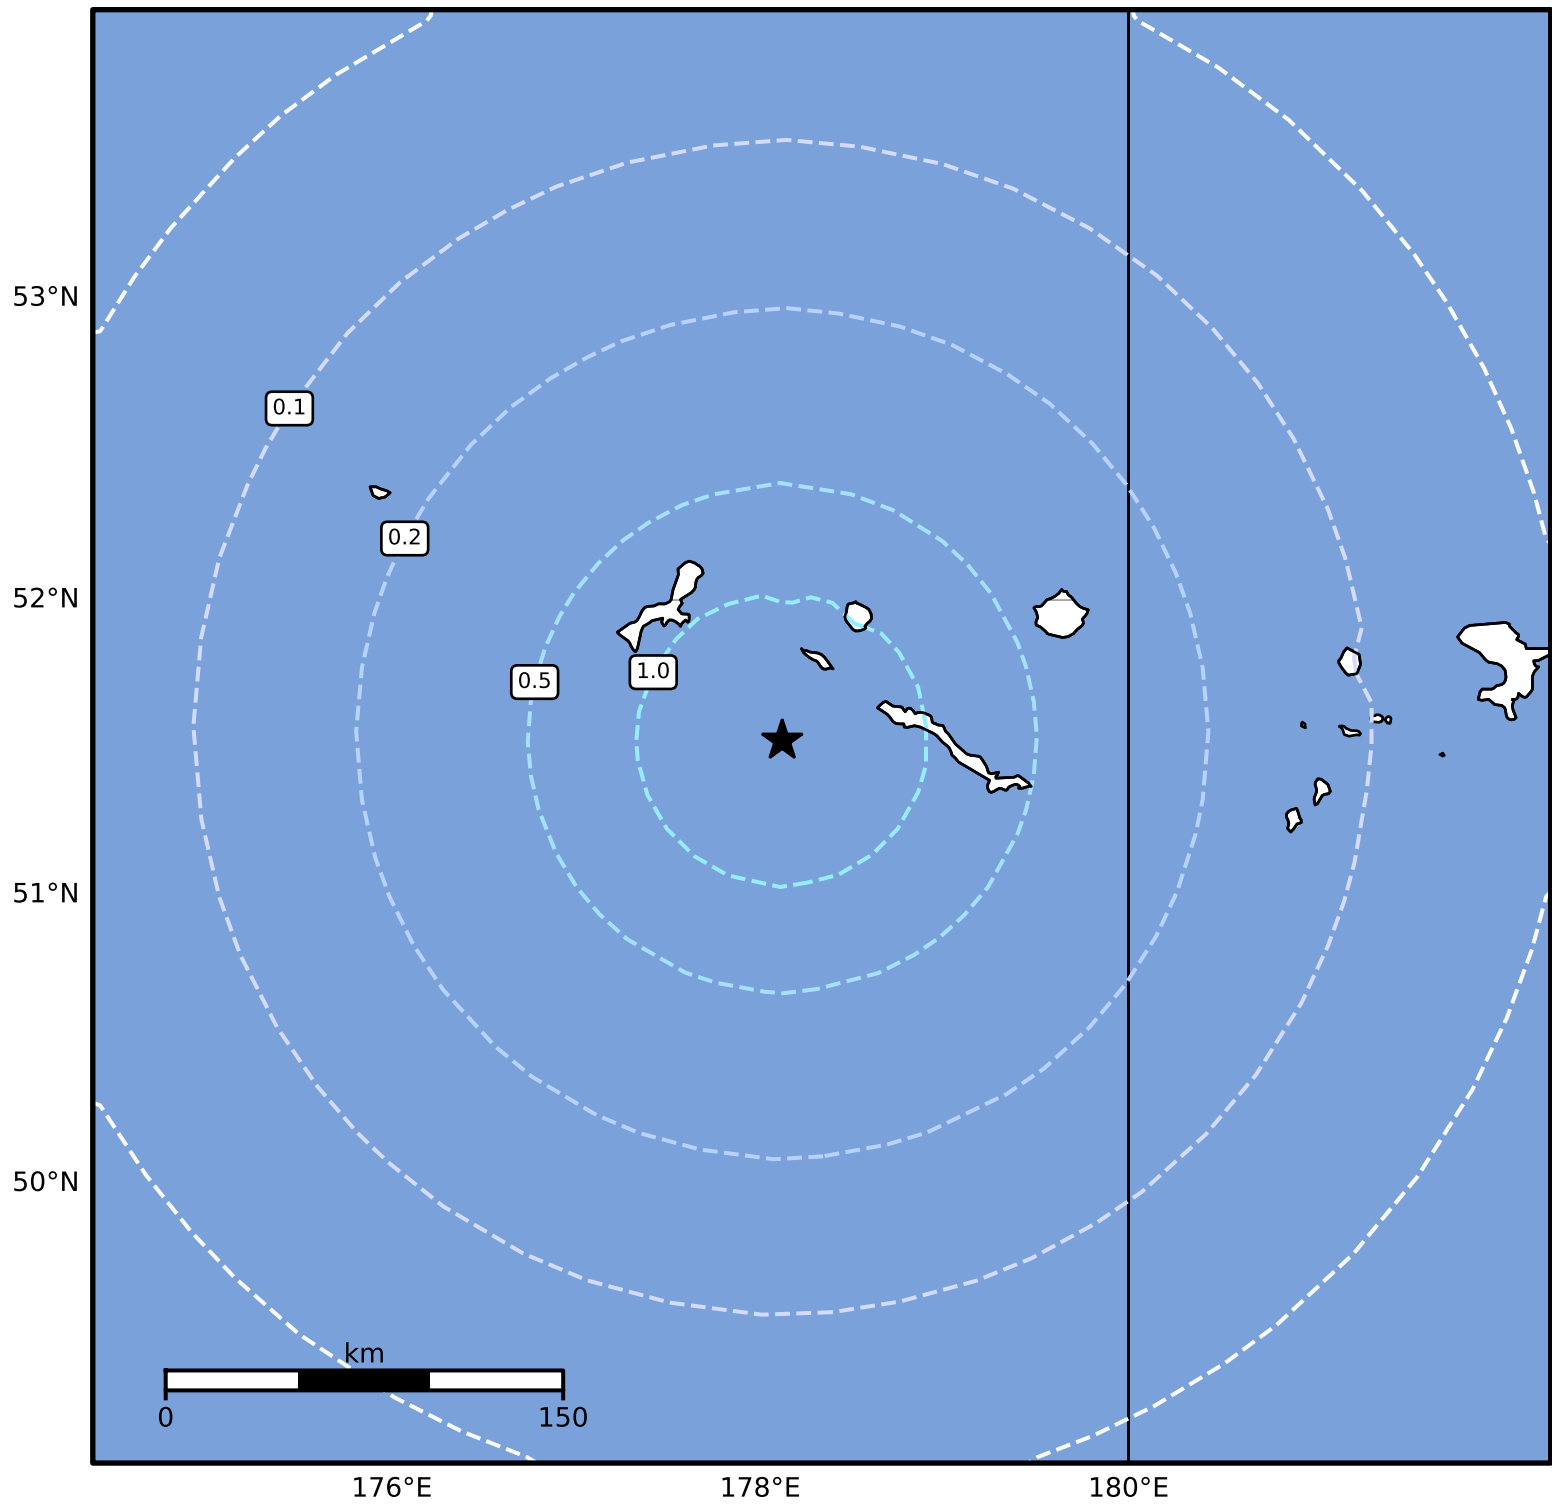

Peak Ground Acceleration Map Alaska Earthquake Center
ShakeMap: 61 km (38 miles) W of Amchitka
Feb 21, 2025 07:07:08 UTC M4.9 N51.53 E178.12 Depth: 59.9km ID:ak0252e45ljd

Scale based on Worden et al. (2012)

Version 2: Processed 2025-02-21T07:20:01Z

△ Seismic Instrument ○ Reported Intensity

★ Epicenter