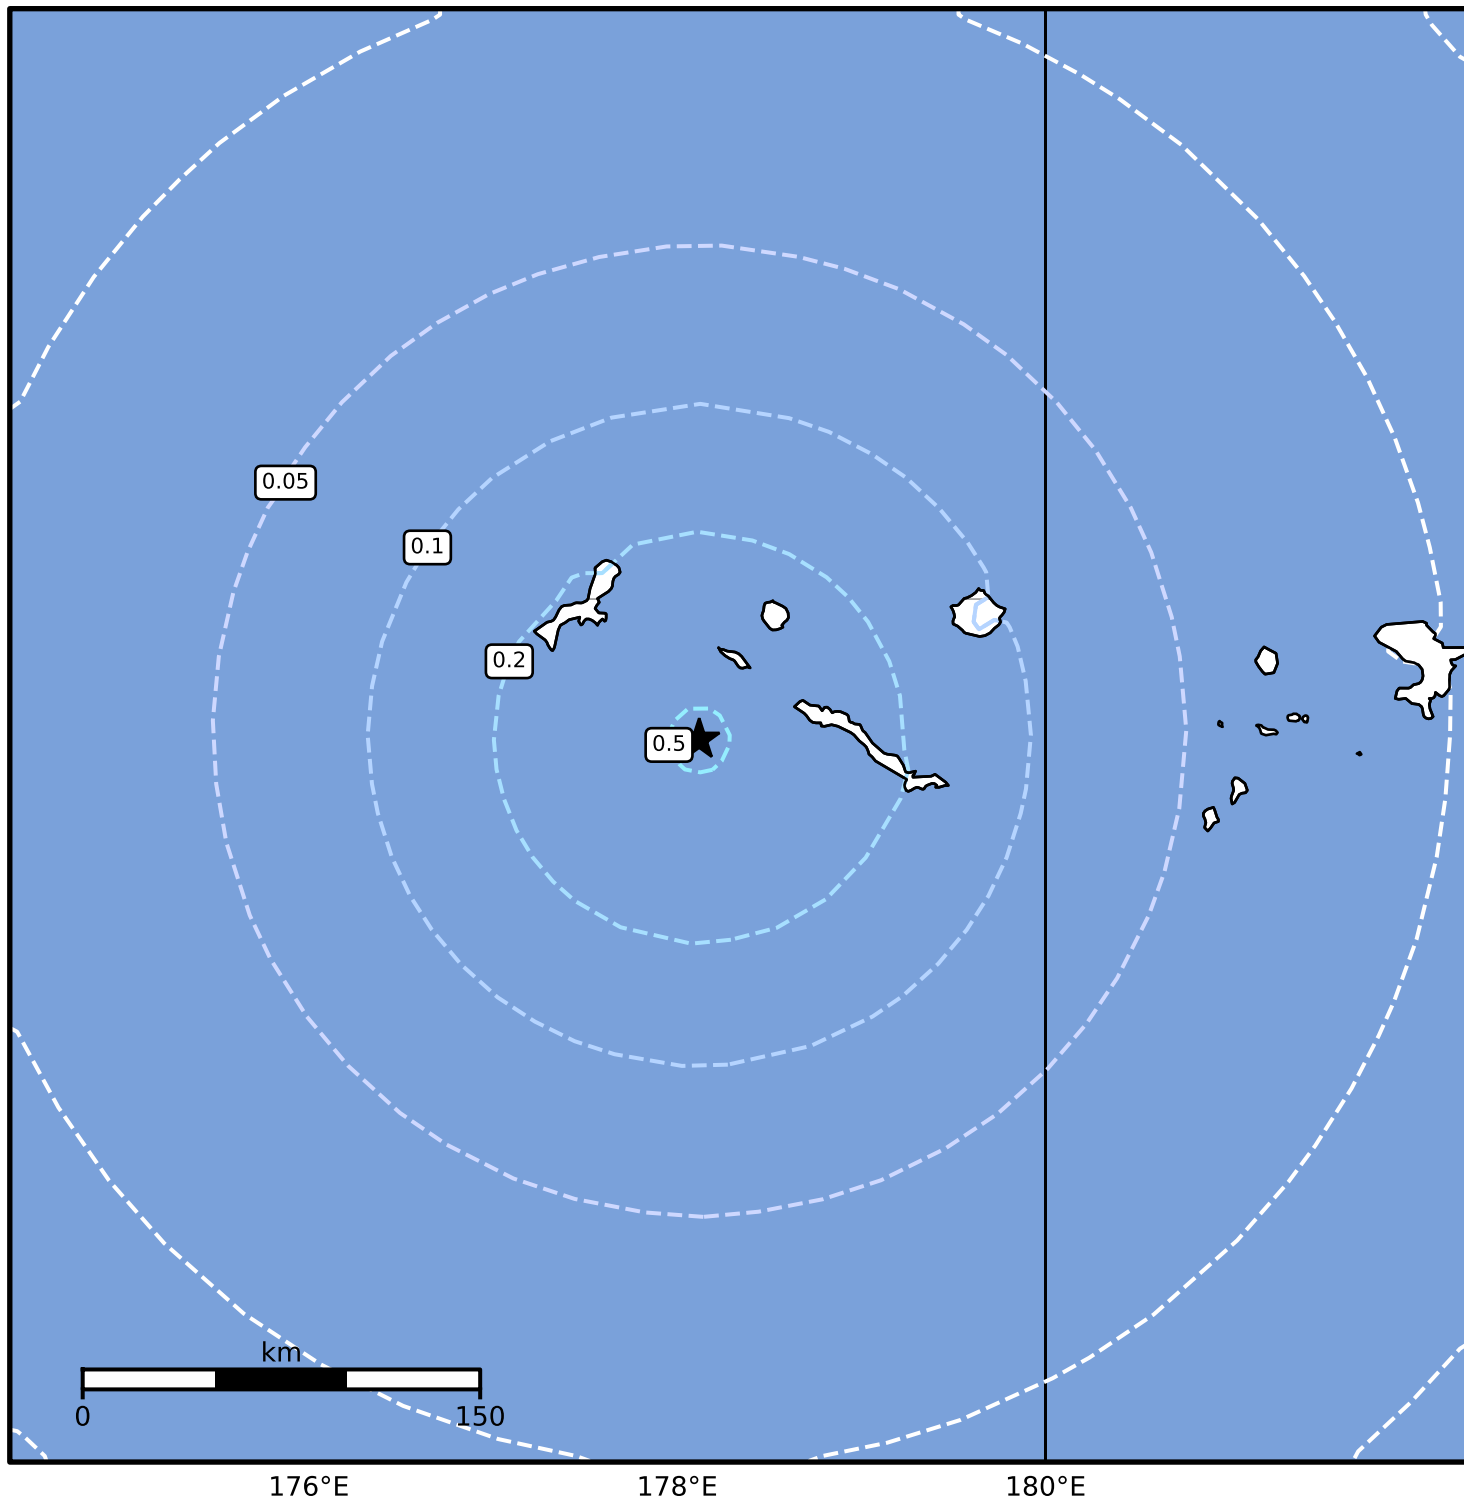

Peak Ground Velocity Map Alaska Earthquake Center  
ShakeMap: 61 km (38 miles) W of Amchitka  
Feb 21, 2025 07:07:08 UTC M4.9 N51.53 E178.12 Depth: 59.9km ID:ak0252e45ljd

Scale based on Worden et al. (2012)

Version 2: Processed 2025-02-21T07:20:01Z

△ Seismic Instrument ○ Reported Intensity

★ Epicenter