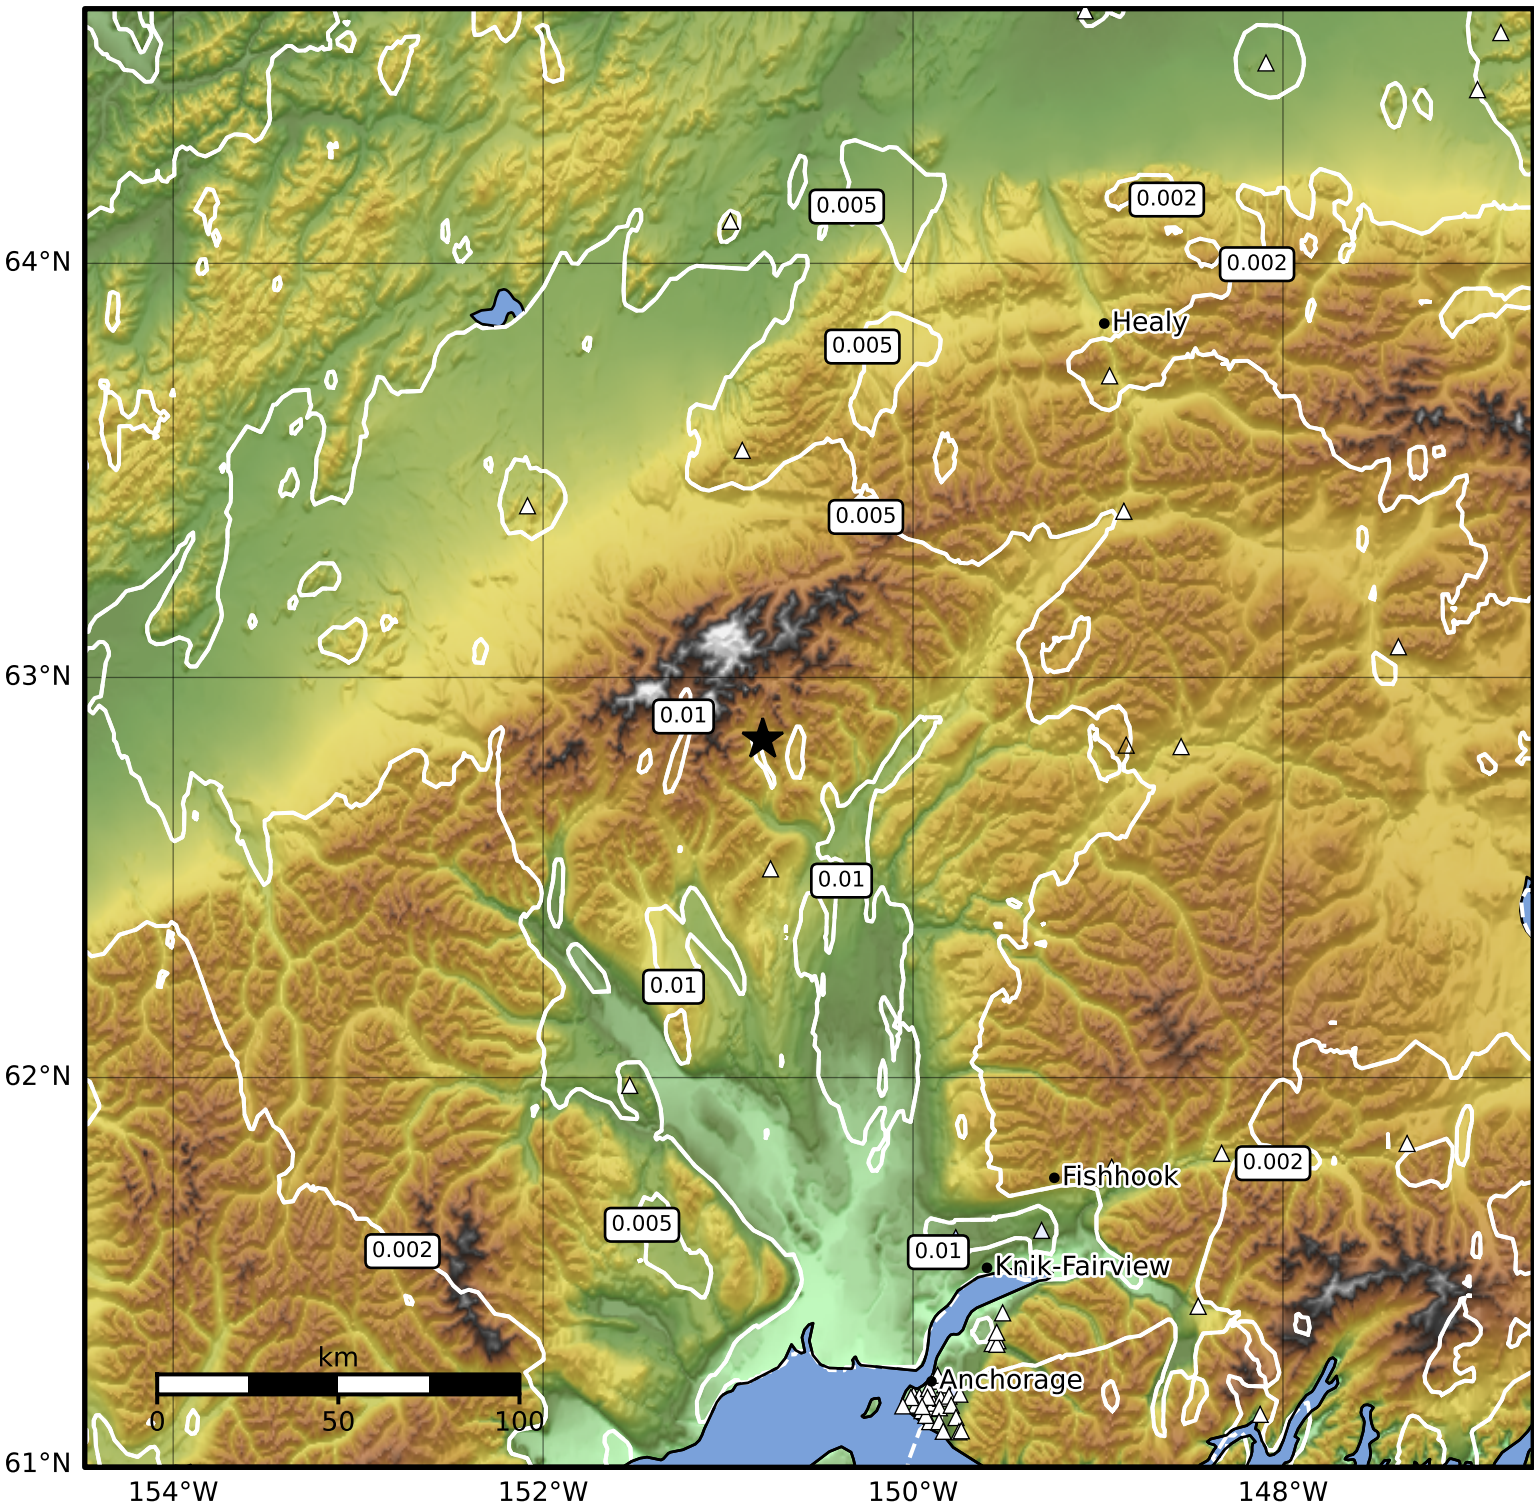

1.0 Second Peak Spectral Acceleration Map Alaska Earthquake Center  
 ShakeMap: 69 km (43 miles) NNW of Talkeetna  
 Feb 25, 2025 11:07:03 UTC M3.6 N62.85 W150.81 Depth: 97.9km ID:ak0252ksopkj

SA(1.0) (%g)	0.1	0.2	0.5	1	2	5	10	20	50	100	200
--------------	-----	-----	-----	---	---	---	----	----	----	-----	-----

Scale based on Worden et al. (2012)

Version 2: Processed 2025-02-25T18:06:58Z

△ Seismic Instrument ○ Reported Intensity

★ Epicenter