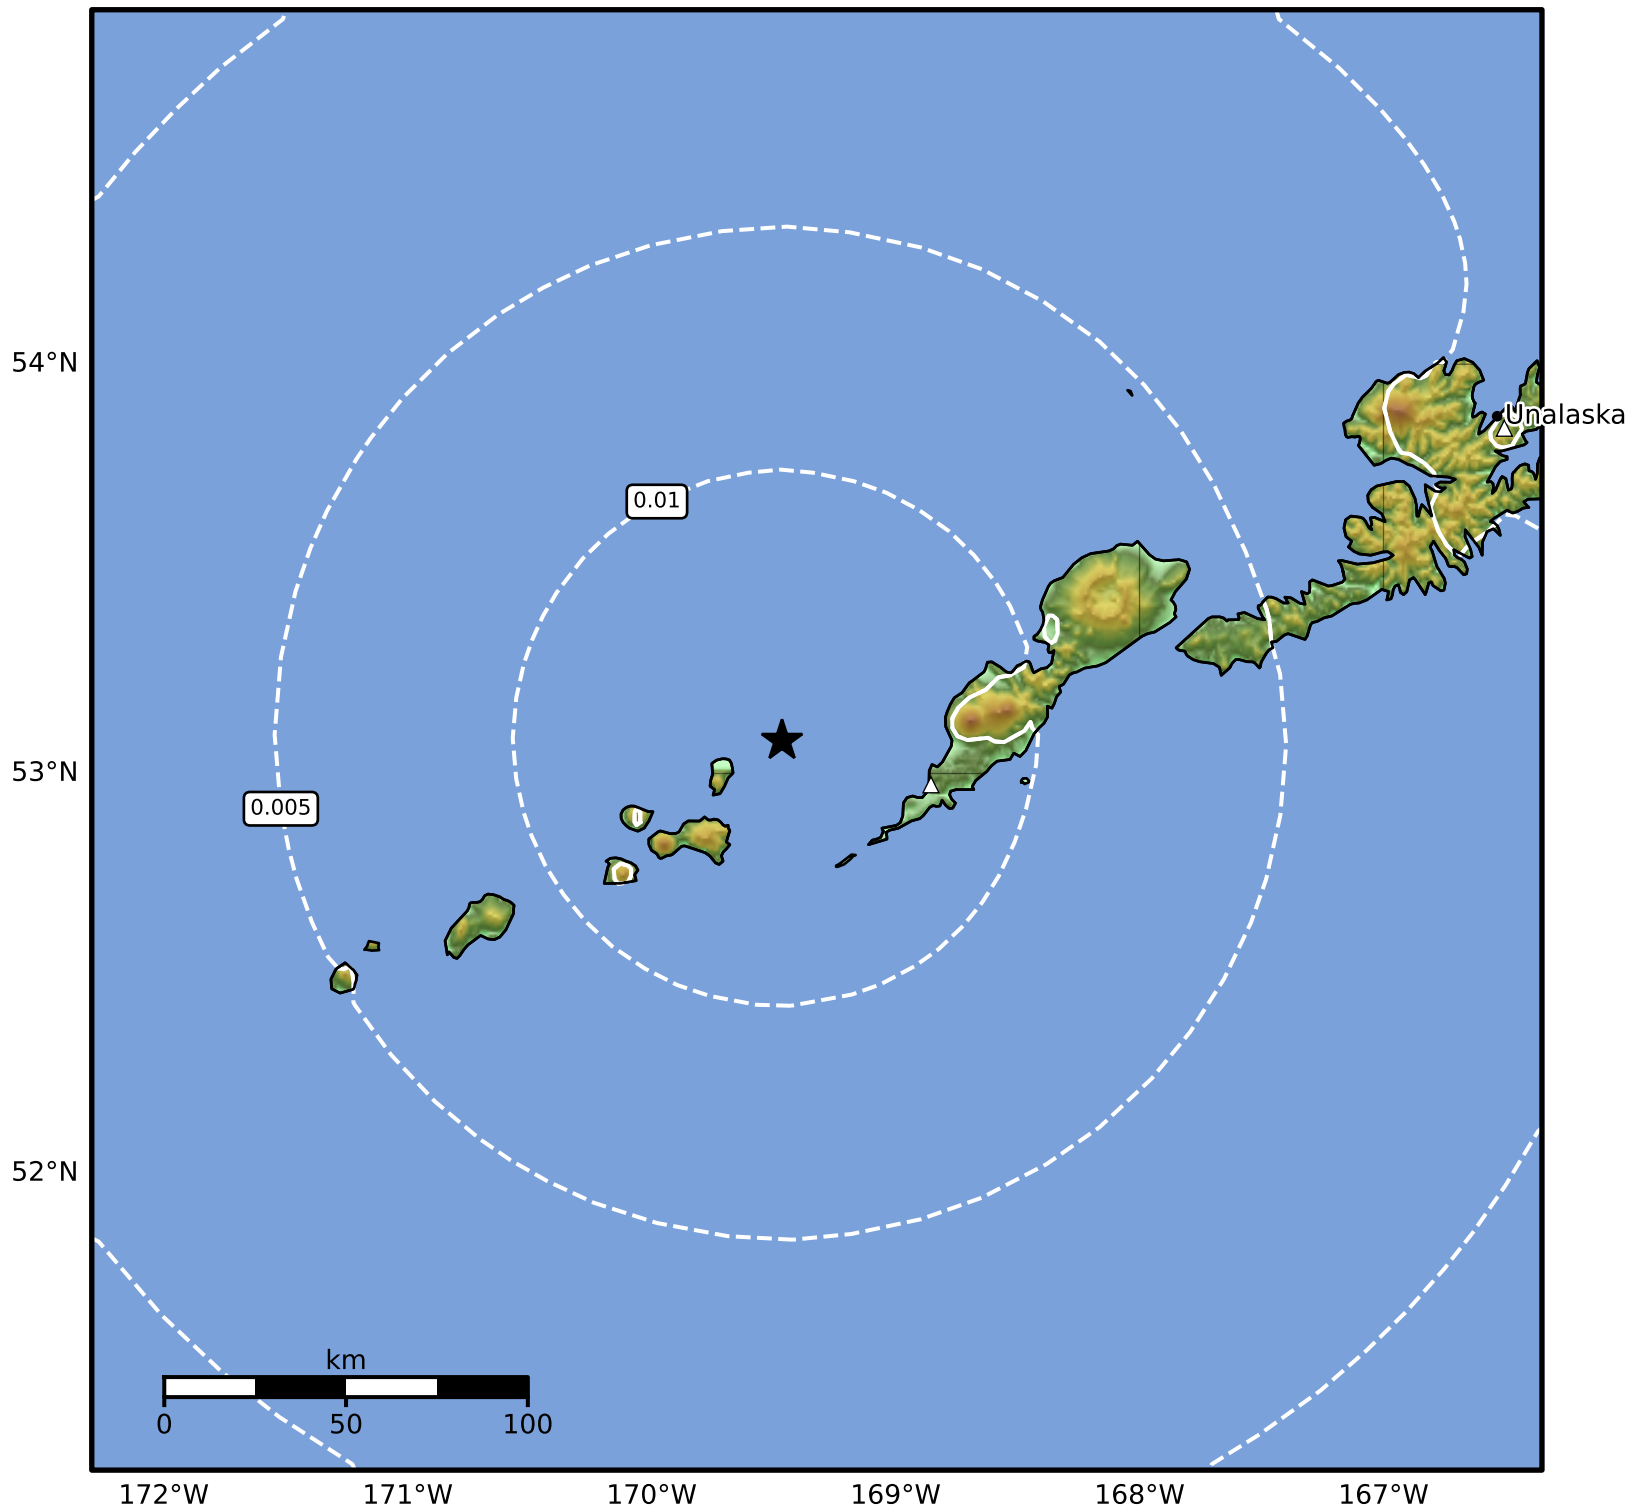

1.0 Second Peak Spectral Acceleration Map Alaska Earthquake Center
ShakeMap: 43 km (27 miles) WNW of Nikolski
Feb 26, 2025 13:48:20 UTC M3.6 N53.08 W169.47 Depth: 94.6km ID:ak0252mhr2c

Scale based on Worden et al. (2012)

Version 1: Processed 2025-02-26T17:16:29Z

△ Seismic Instrument ○ Reported Intensity

★ Epicenter