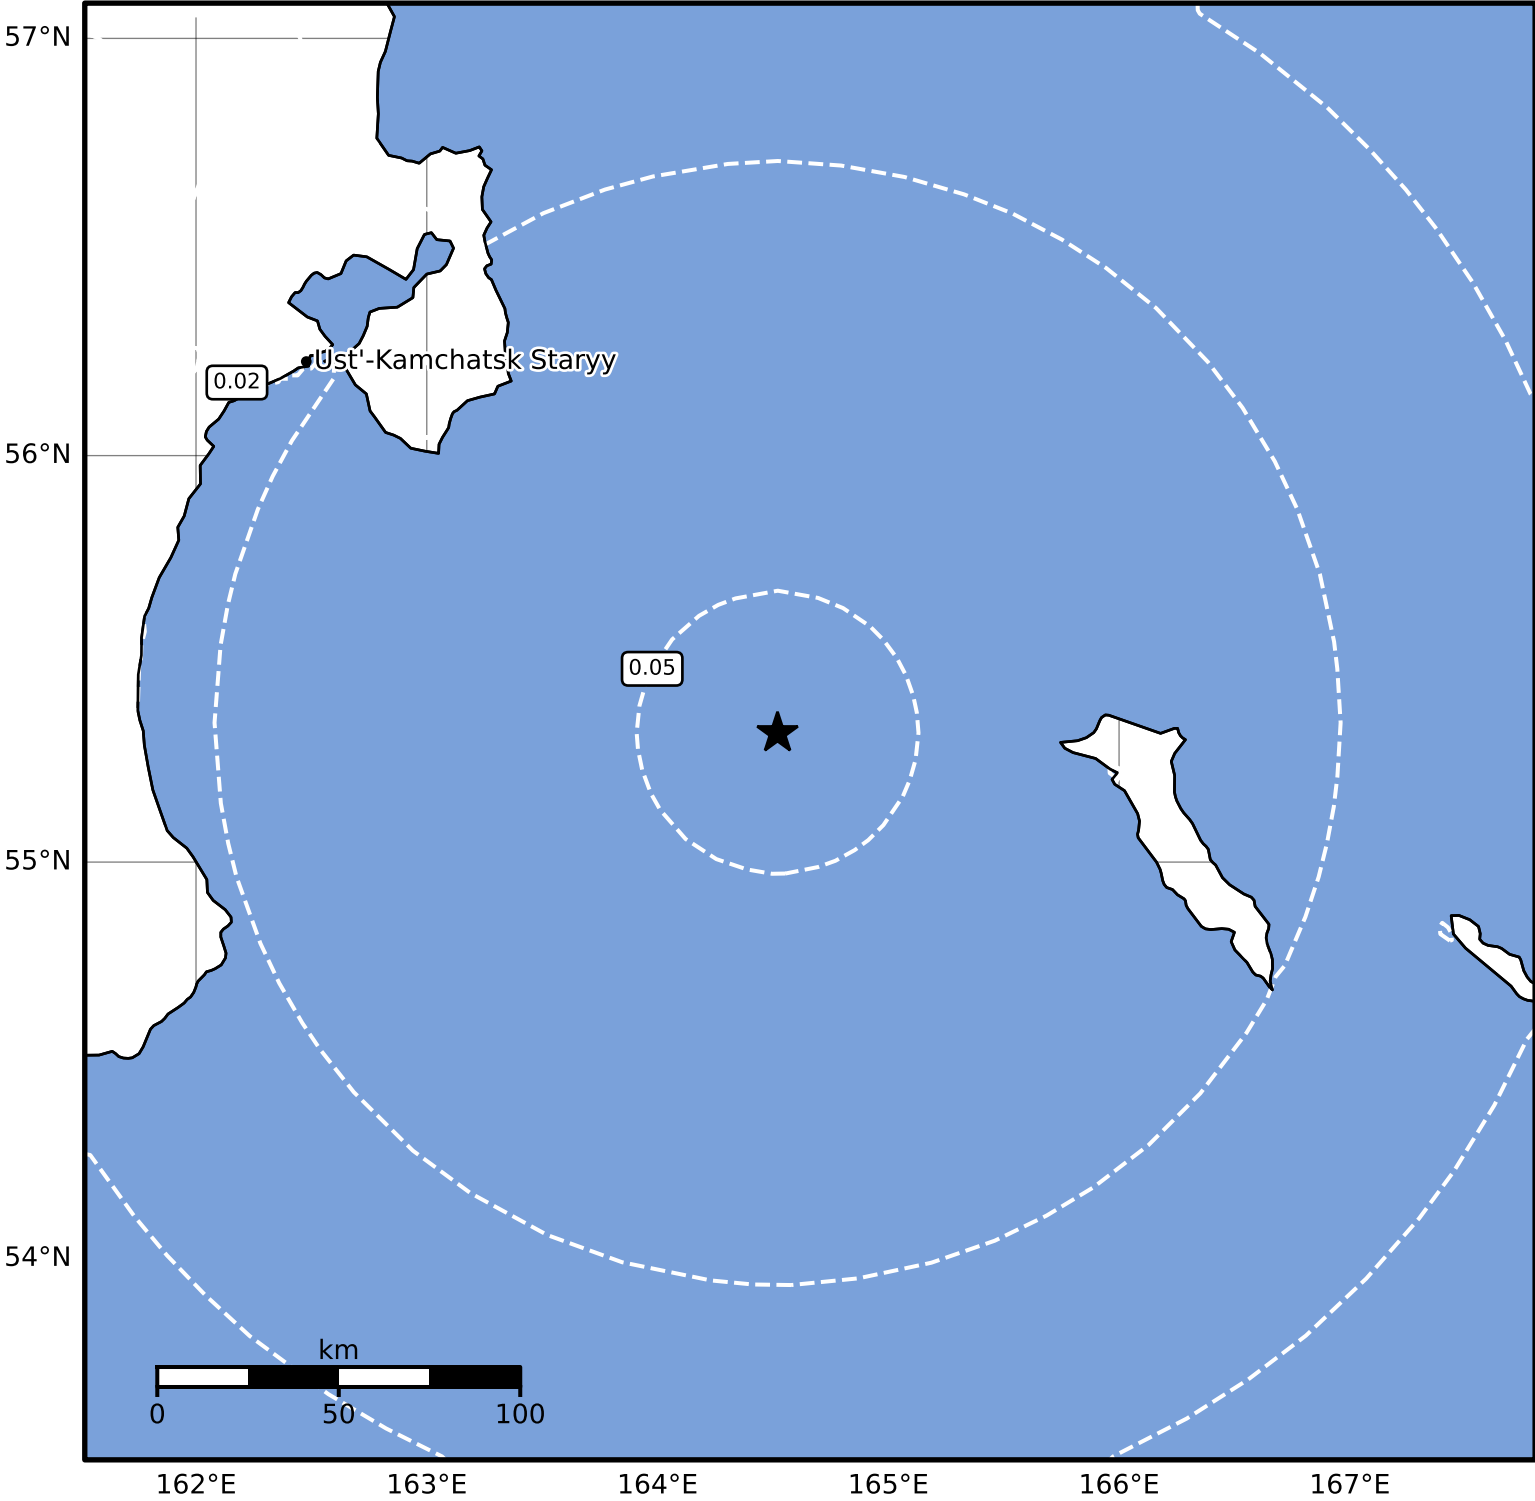

0.3 Second Peak Spectral Acceleration Map Alaska Earthquake Center
 ShakeMap: 109 km (68 miles) WNW of Bering Is, Komandorsky
 Feb 26, 2025 16:15:36 UTC M3.6 N55.32 E164.52 Depth: 140.2km ID:ak0252mj9f2p

SA(0.3) (%g)	0.1	0.2	0.5	1	2	5	10	20	50	100	200
---------------------	------------	------------	------------	----------	----------	----------	-----------	-----------	-----------	------------	------------

Scale based on Worden et al. (2012)

Version 1: Processed 2025-02-26T16:21:25Z

△ Seismic Instrument ○ Reported Intensity

★ Epicenter