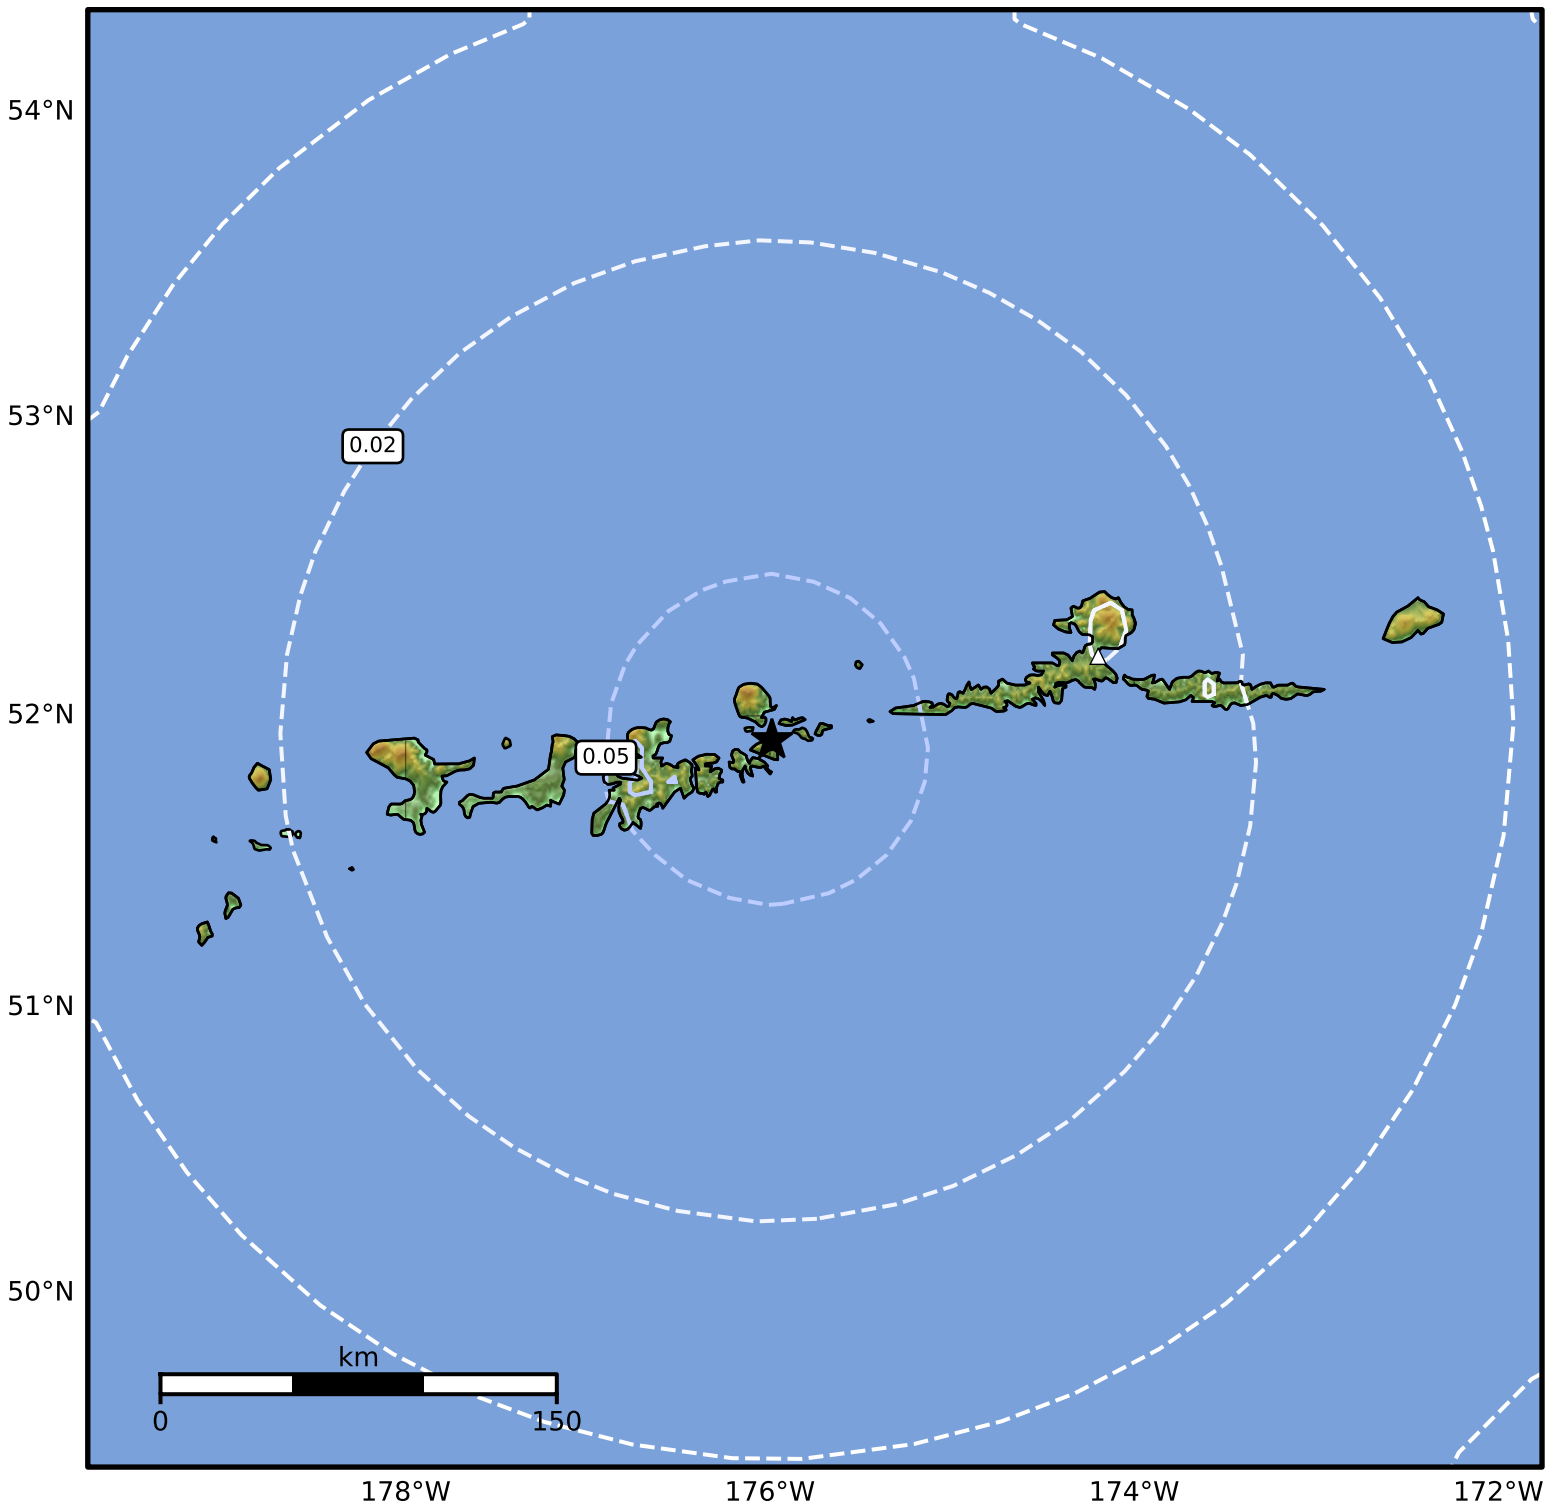

1.0 Second Peak Spectral Acceleration Map Alaska Earthquake Center  
ShakeMap: 46 km (29 miles) E of Adak  
Feb 27, 2025 21:48:31 UTC M4.6 N51.92 W175.99 Depth: 132.3km ID:ak0252o9z9b7

Scale based on Worden et al. (2012)

Version 1: Processed 2025-02-27T22:19:16Z

△ Seismic Instrument ○ Reported Intensity

★ Epicenter