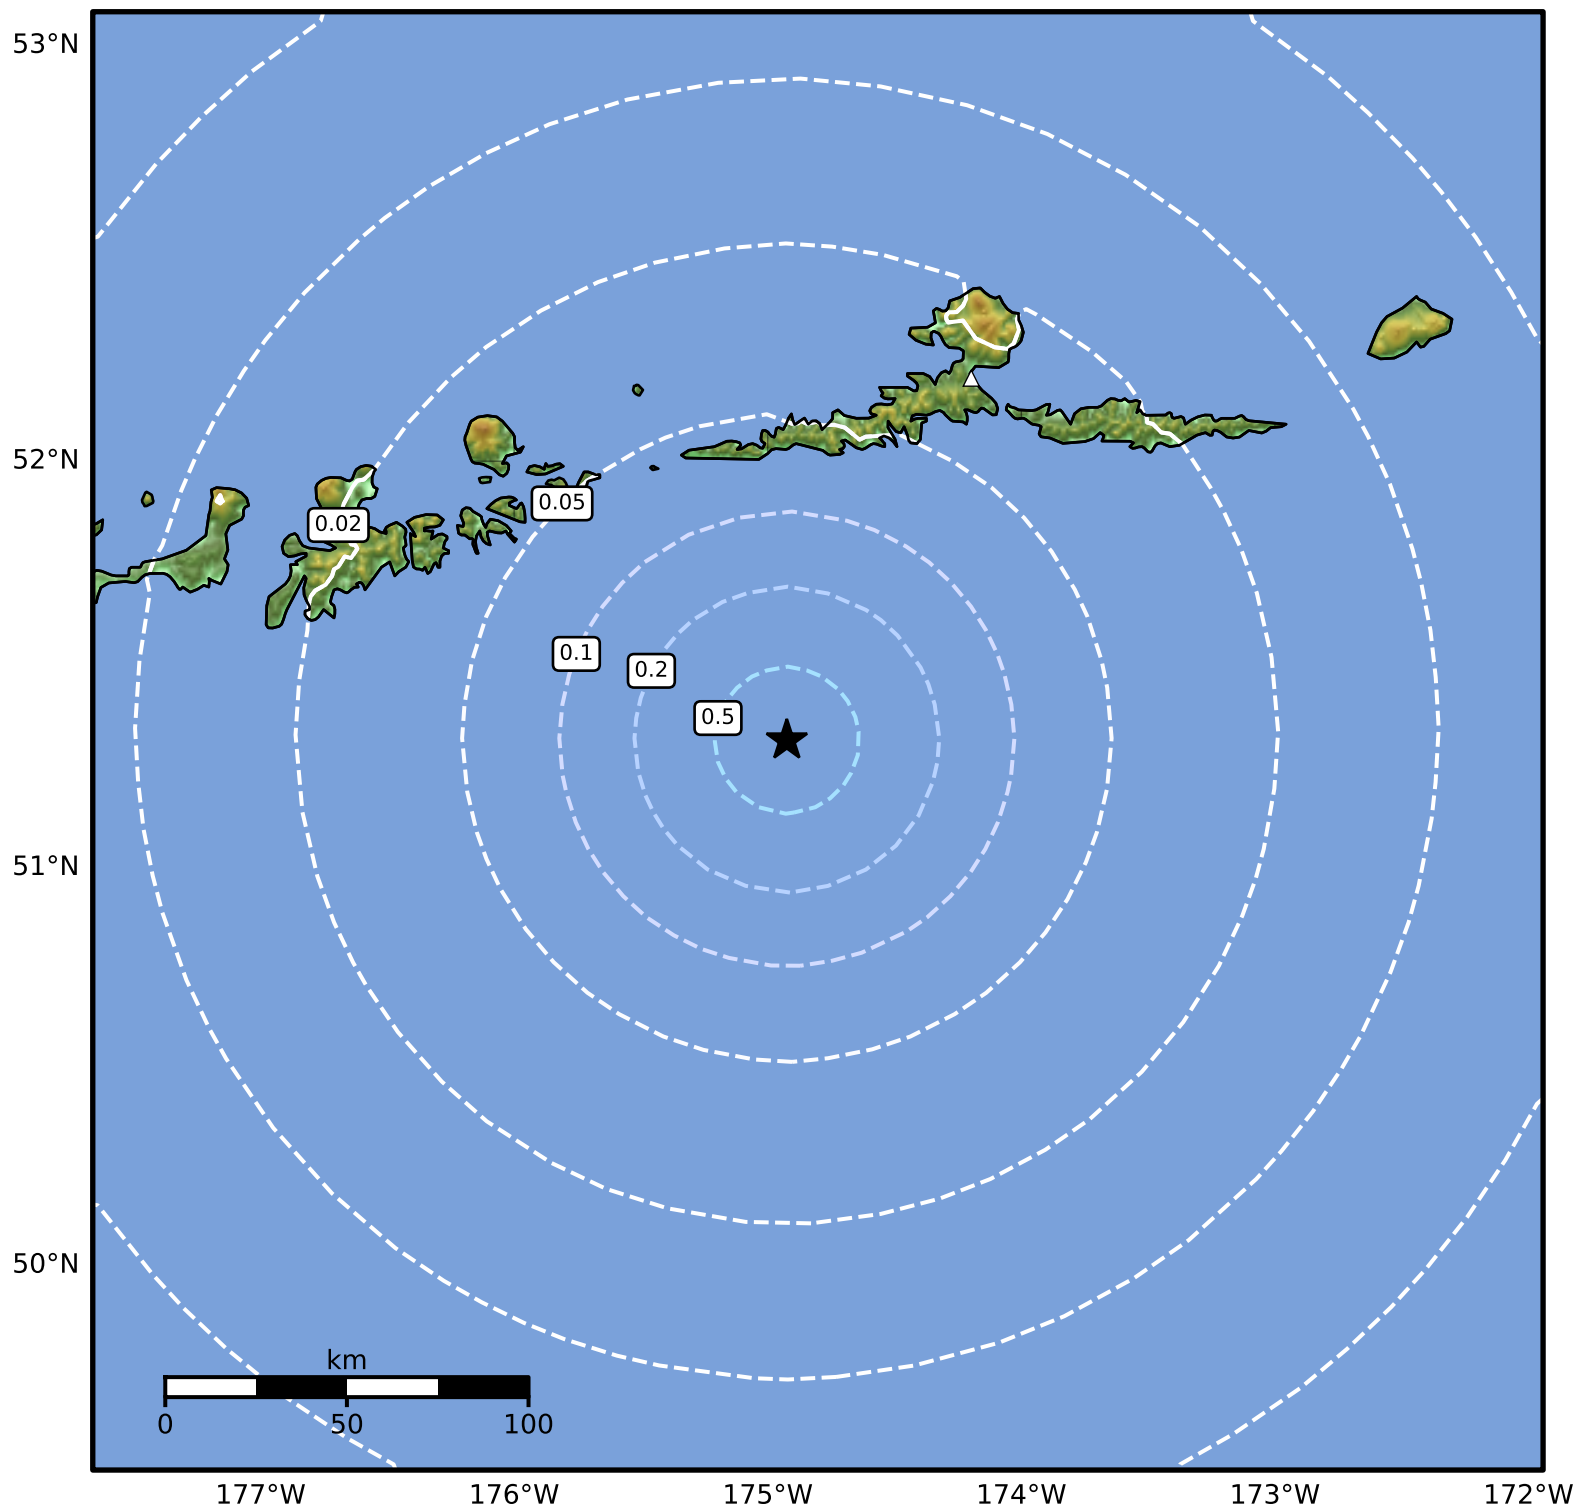

Peak Ground Acceleration Map Alaska Earthquake Center  
ShakeMap: 109 km (68 miles) SSW of Atka  
Mar 01, 2025 16:13:45 UTC M4.0 N51.32 W174.92 Depth: 21.5km ID:ak0252rhune5

PGA (%g)	0.1	0.2	0.5	1	2	5	10	20	50	100	200
----------	-----	-----	-----	---	---	---	----	----	----	-----	-----

Scale based on Worden et al. (2012)

Version 2: Processed 2025-03-01T17:28:24Z

△ Seismic Instrument   ○ Reported Intensity   ★ Epicenter