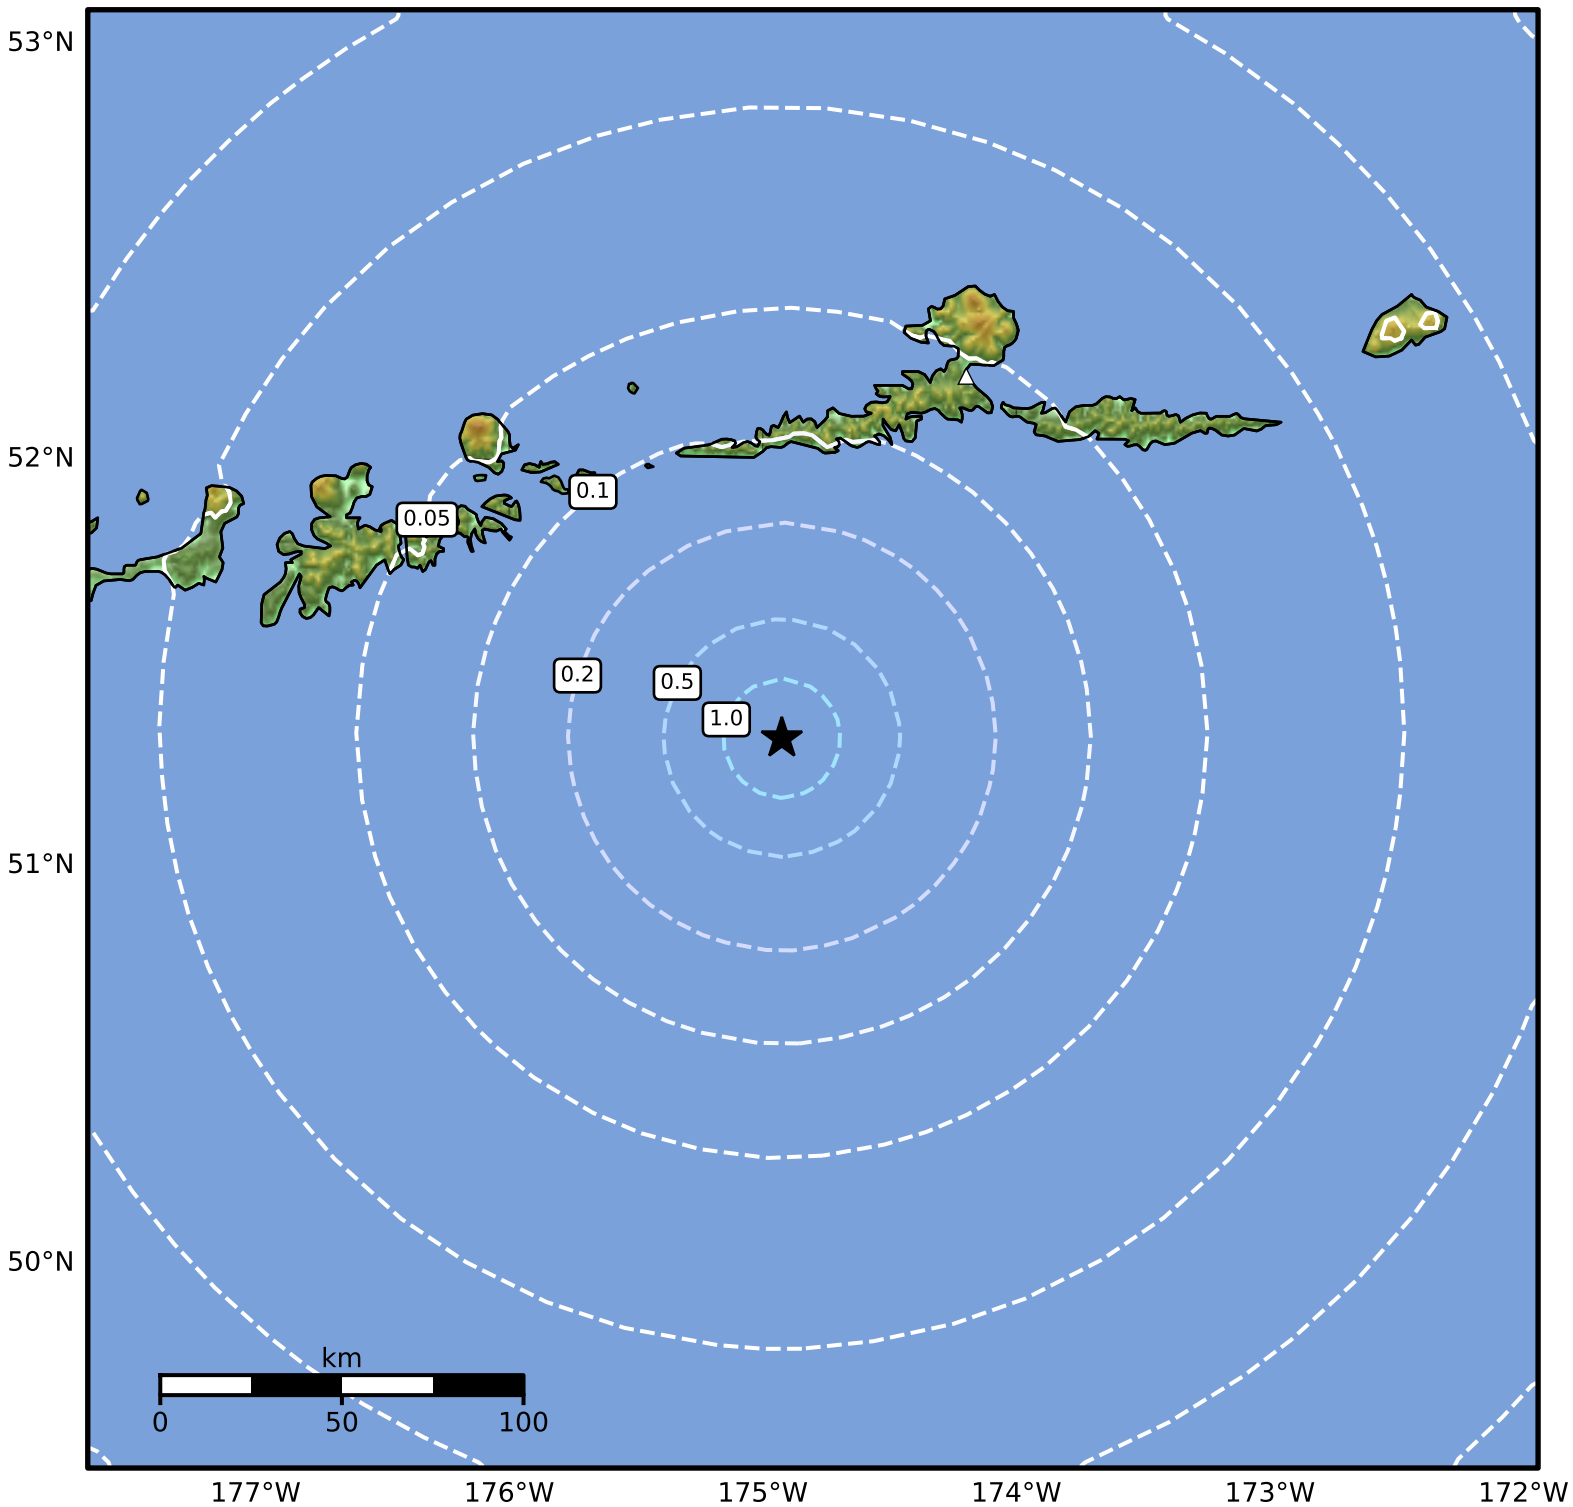

0.3 Second Peak Spectral Acceleration Map Alaska Earthquake Center
 ShakeMap: 109 km (68 miles) SSW of Atka
 Mar 01, 2025 16:13:45 UTC M4.0 N51.32 W174.92 Depth: 21.5km ID:ak0252rhune5

SA(0.3) (%g)	0.1	0.2	0.5	1	2	5	10	20	50	100	200
---------------------	------------	------------	------------	----------	----------	----------	-----------	-----------	-----------	------------	------------

Scale based on Worden et al. (2012)

Version 2: Processed 2025-03-01T17:28:24Z

△ Seismic Instrument ○ Reported Intensity

★ Epicenter