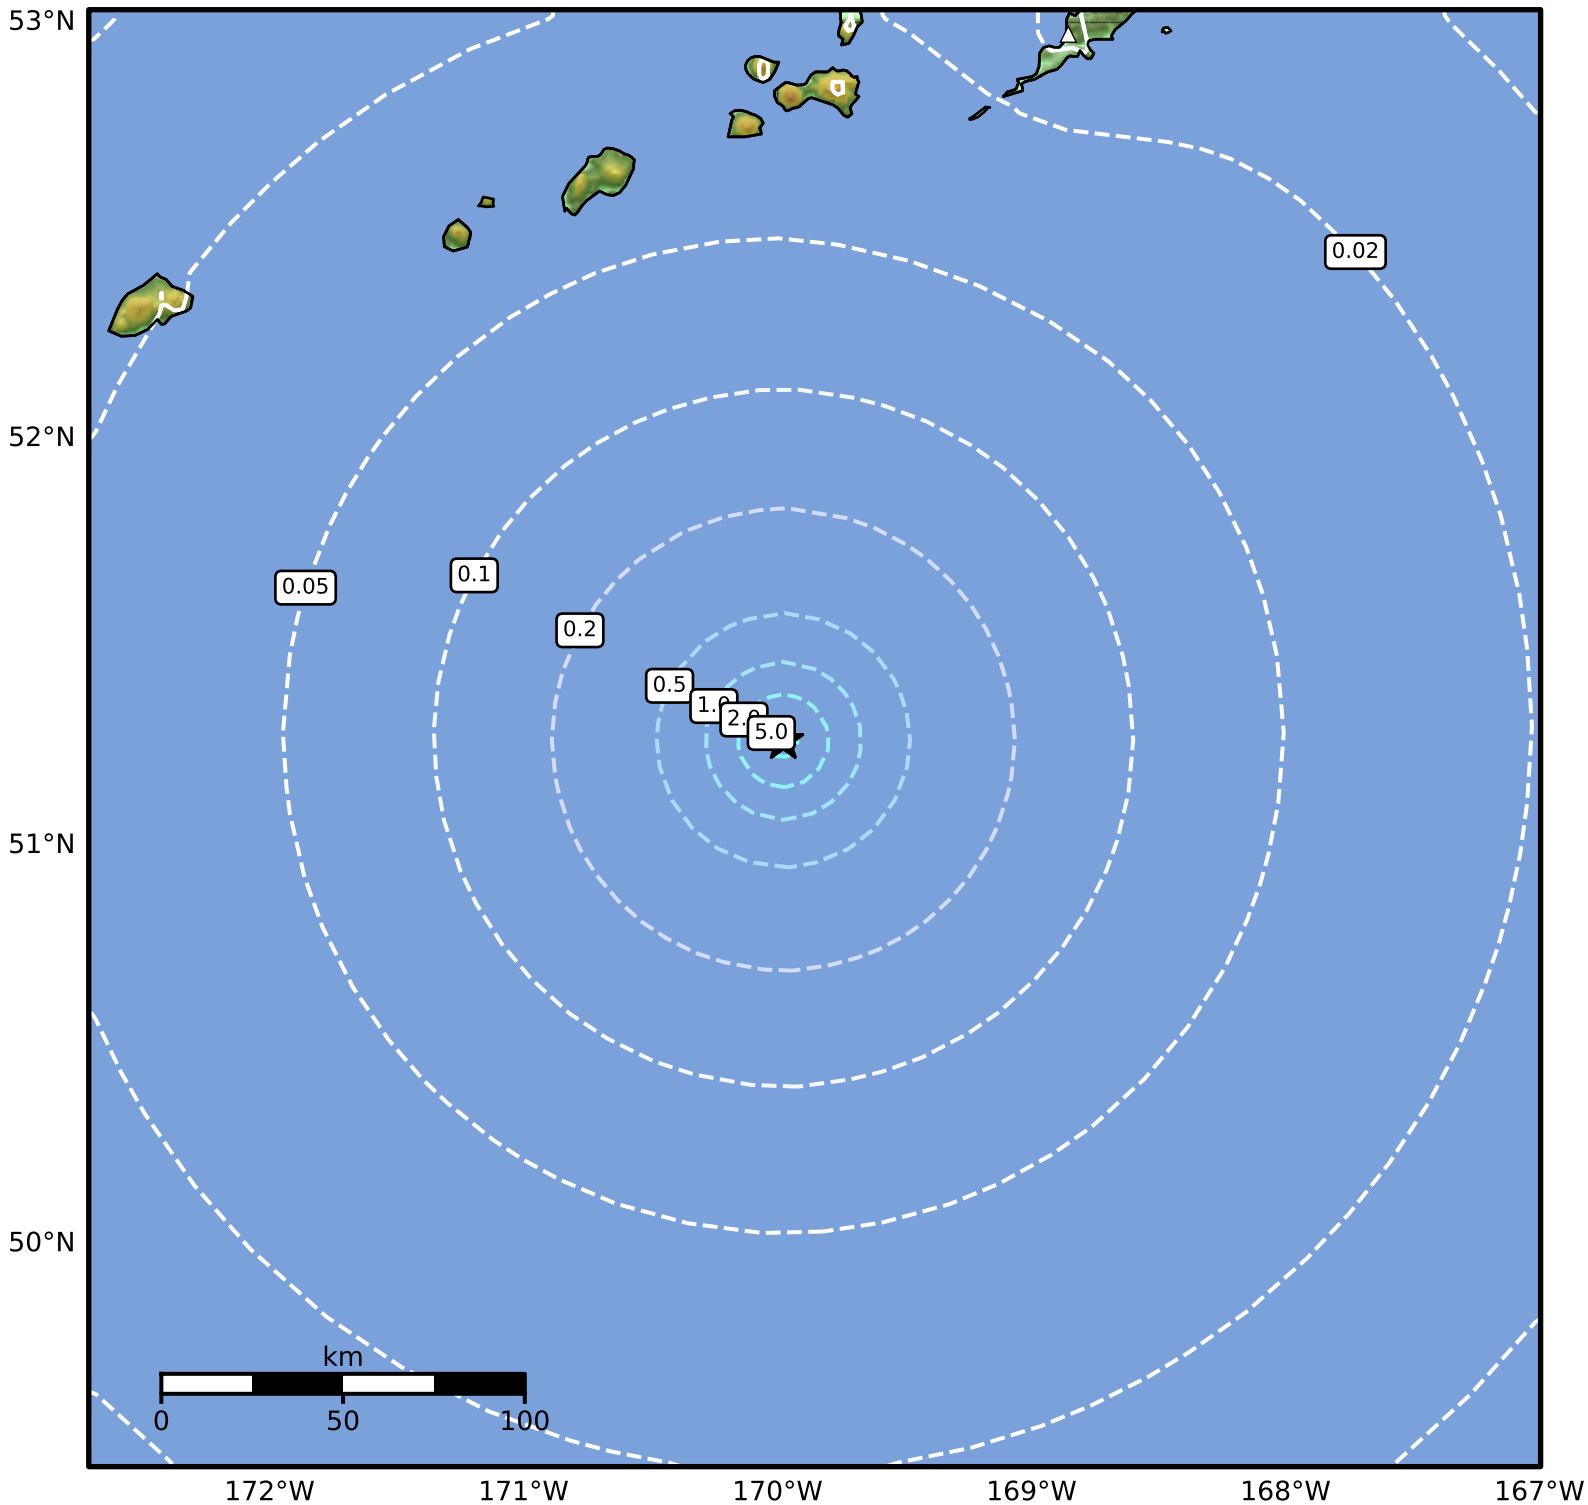

0.3 Second Peak Spectral Acceleration Map Alaska Earthquake Center
 ShakeMap: 185 km (115 miles) SE of Amukta Pass
 Mar 02, 2025 17:17:37 UTC M4.2 N51.26 W169.98 Depth: 3.7km ID:ak0252t60afc

SA(0.3) (%g)	0.1	0.2	0.5	1	2	5	10	20	50	100	200
--------------	-----	-----	-----	---	---	---	----	----	----	-----	-----

Scale based on Worden et al. (2012)

Version 1: Processed 2025-03-02T20:01:53Z

△ Seismic Instrument ○ Reported Intensity

★ Epicenter