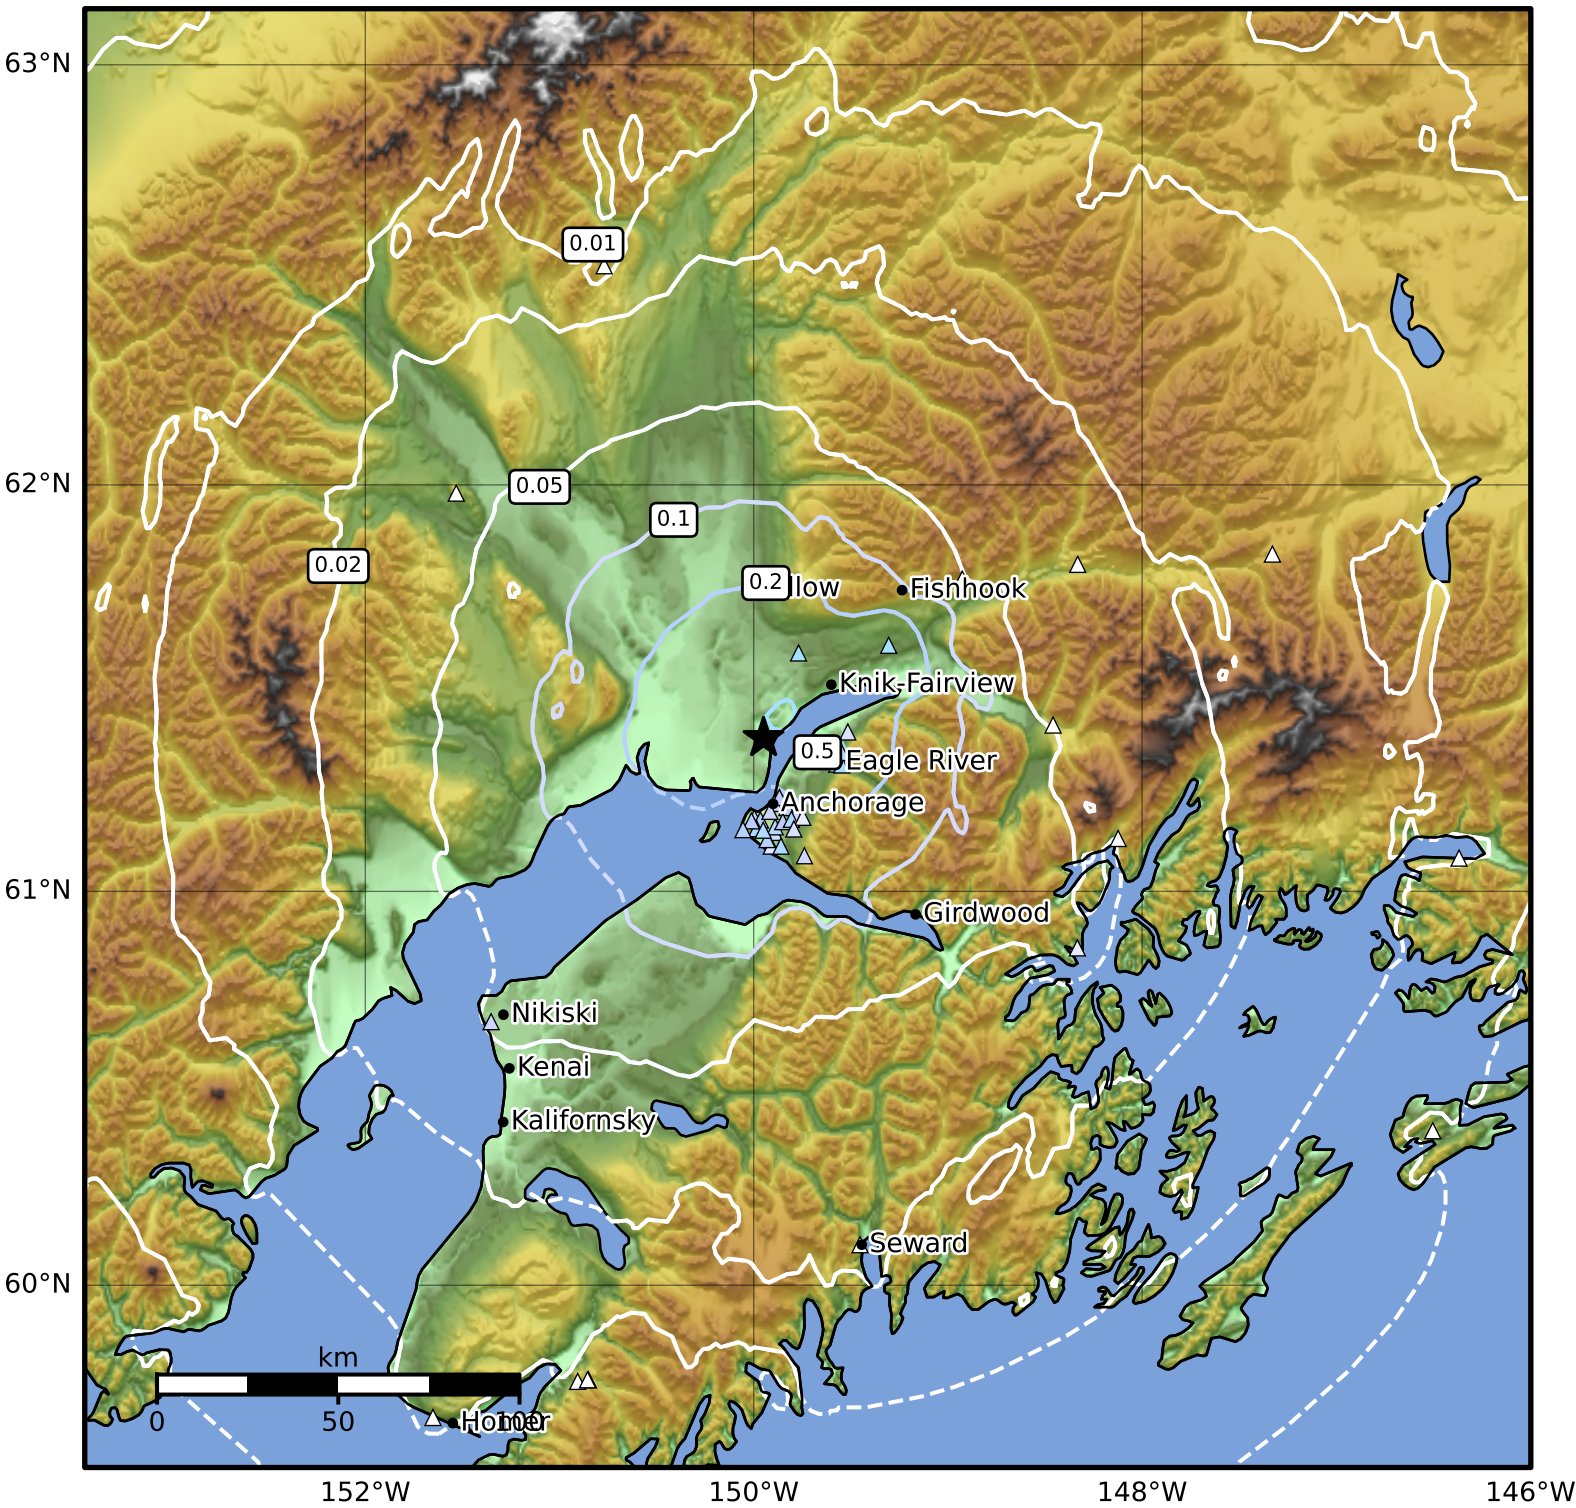

Peak Ground Acceleration Map Alaska Earthquake Center
 ShakeMap: 17 km (11 miles) NNW of Elmendorf AFB
 Mar 05, 2025 06:14:38 UTC M3.7 N61.38 W149.95 Depth: 31.5km ID:ak0252xy1w8g

PGA (%g)	0.1	0.2	0.5	1	2	5	10	20	50	100	200
----------	-----	-----	-----	---	---	---	----	----	----	-----	-----

Scale based on Worden et al. (2012)

Version 1: Processed 2025-03-05T06:23:33Z

△ Seismic Instrument ○ Reported Intensity

★ Epicenter