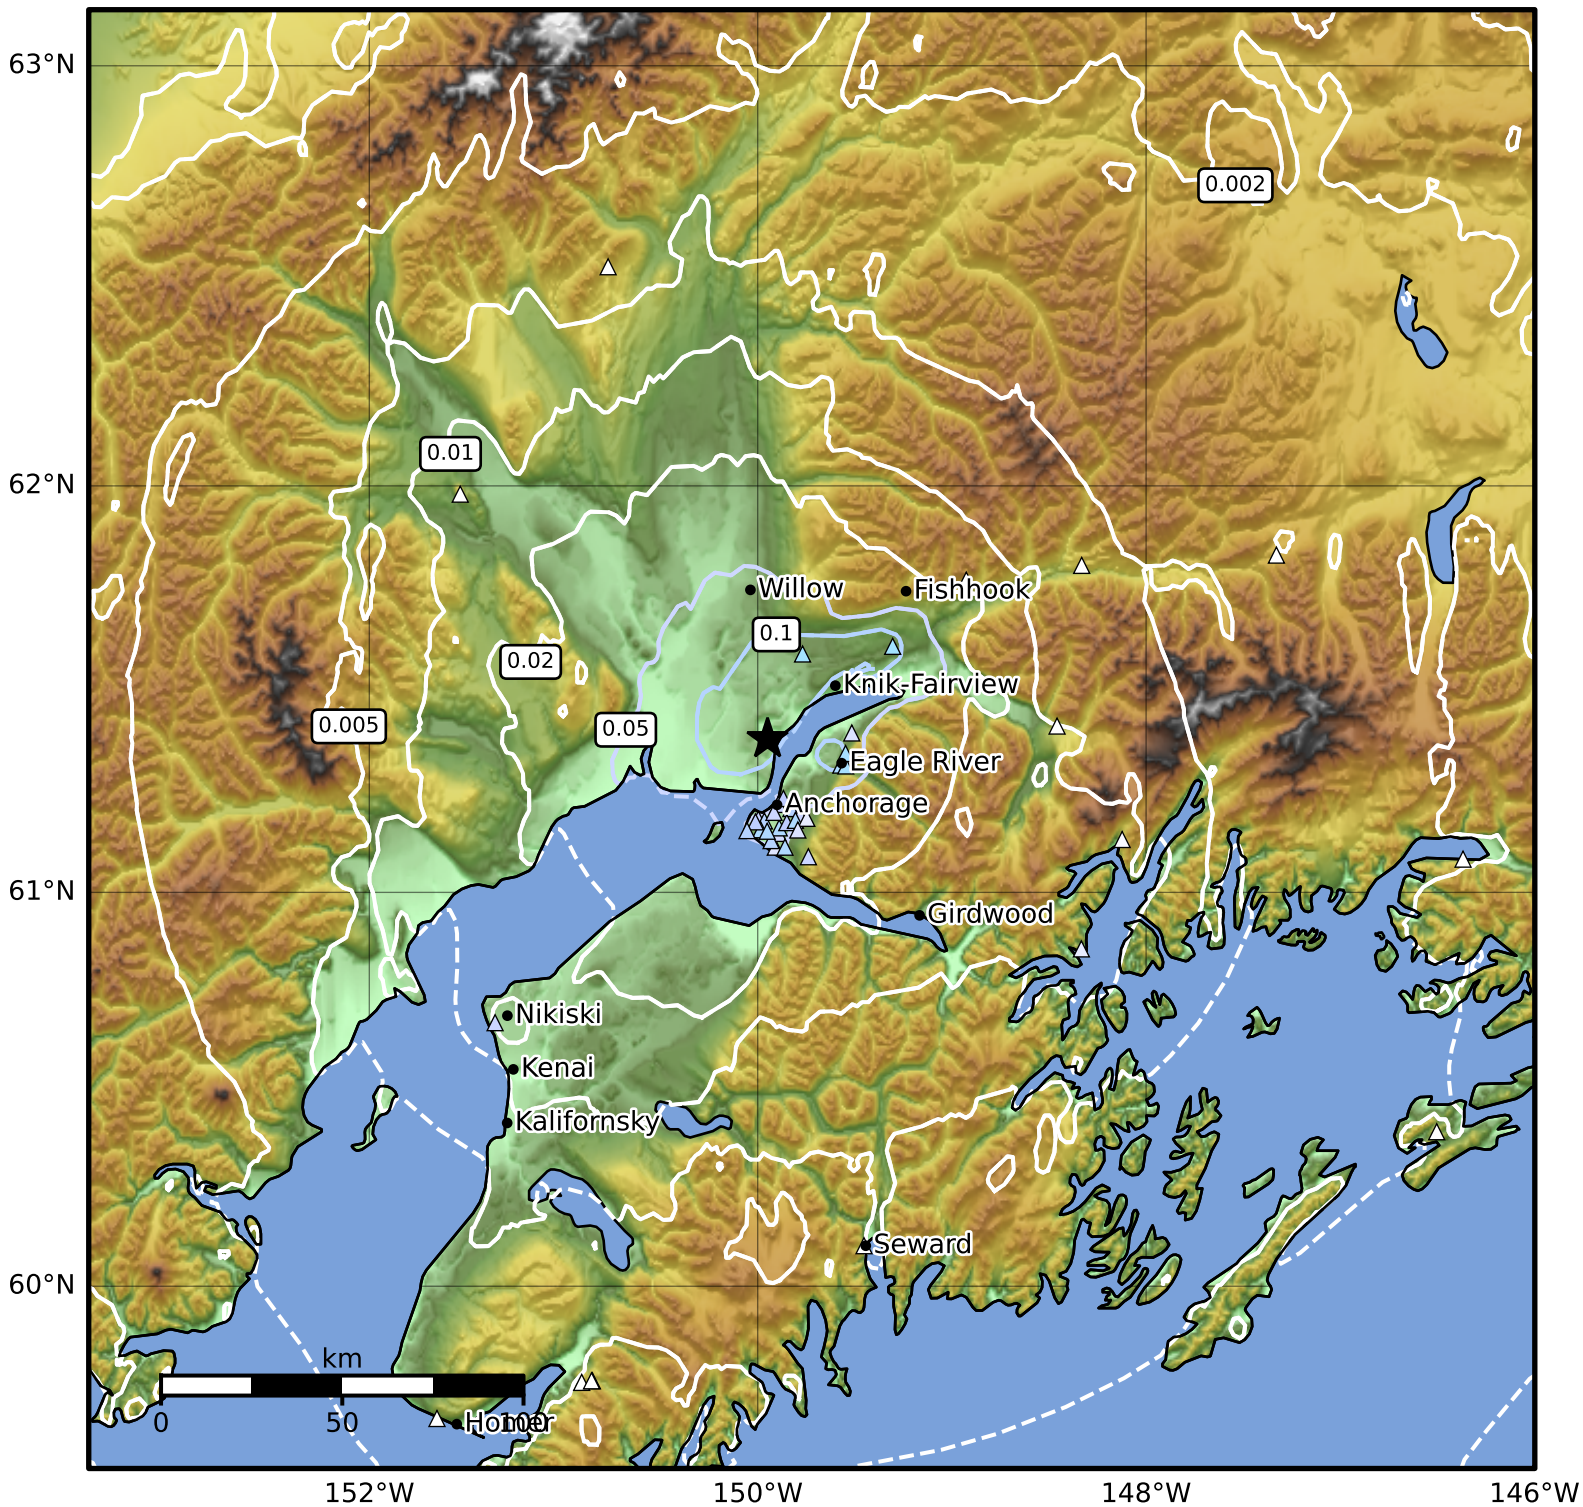

Peak Ground Velocity Map Alaska Earthquake Center
 ShakeMap: 17 km (11 miles) NNW of Elmendorf AFB
 Mar 05, 2025 06:14:38 UTC M3.7 N61.38 W149.95 Depth: 31.5km ID:ak0252xy1w8g

Scale based on Worden et al. (2012)

Version 1: Processed 2025-03-05T06:23:33Z

△ Seismic Instrument ○ Reported Intensity

★ Epicenter