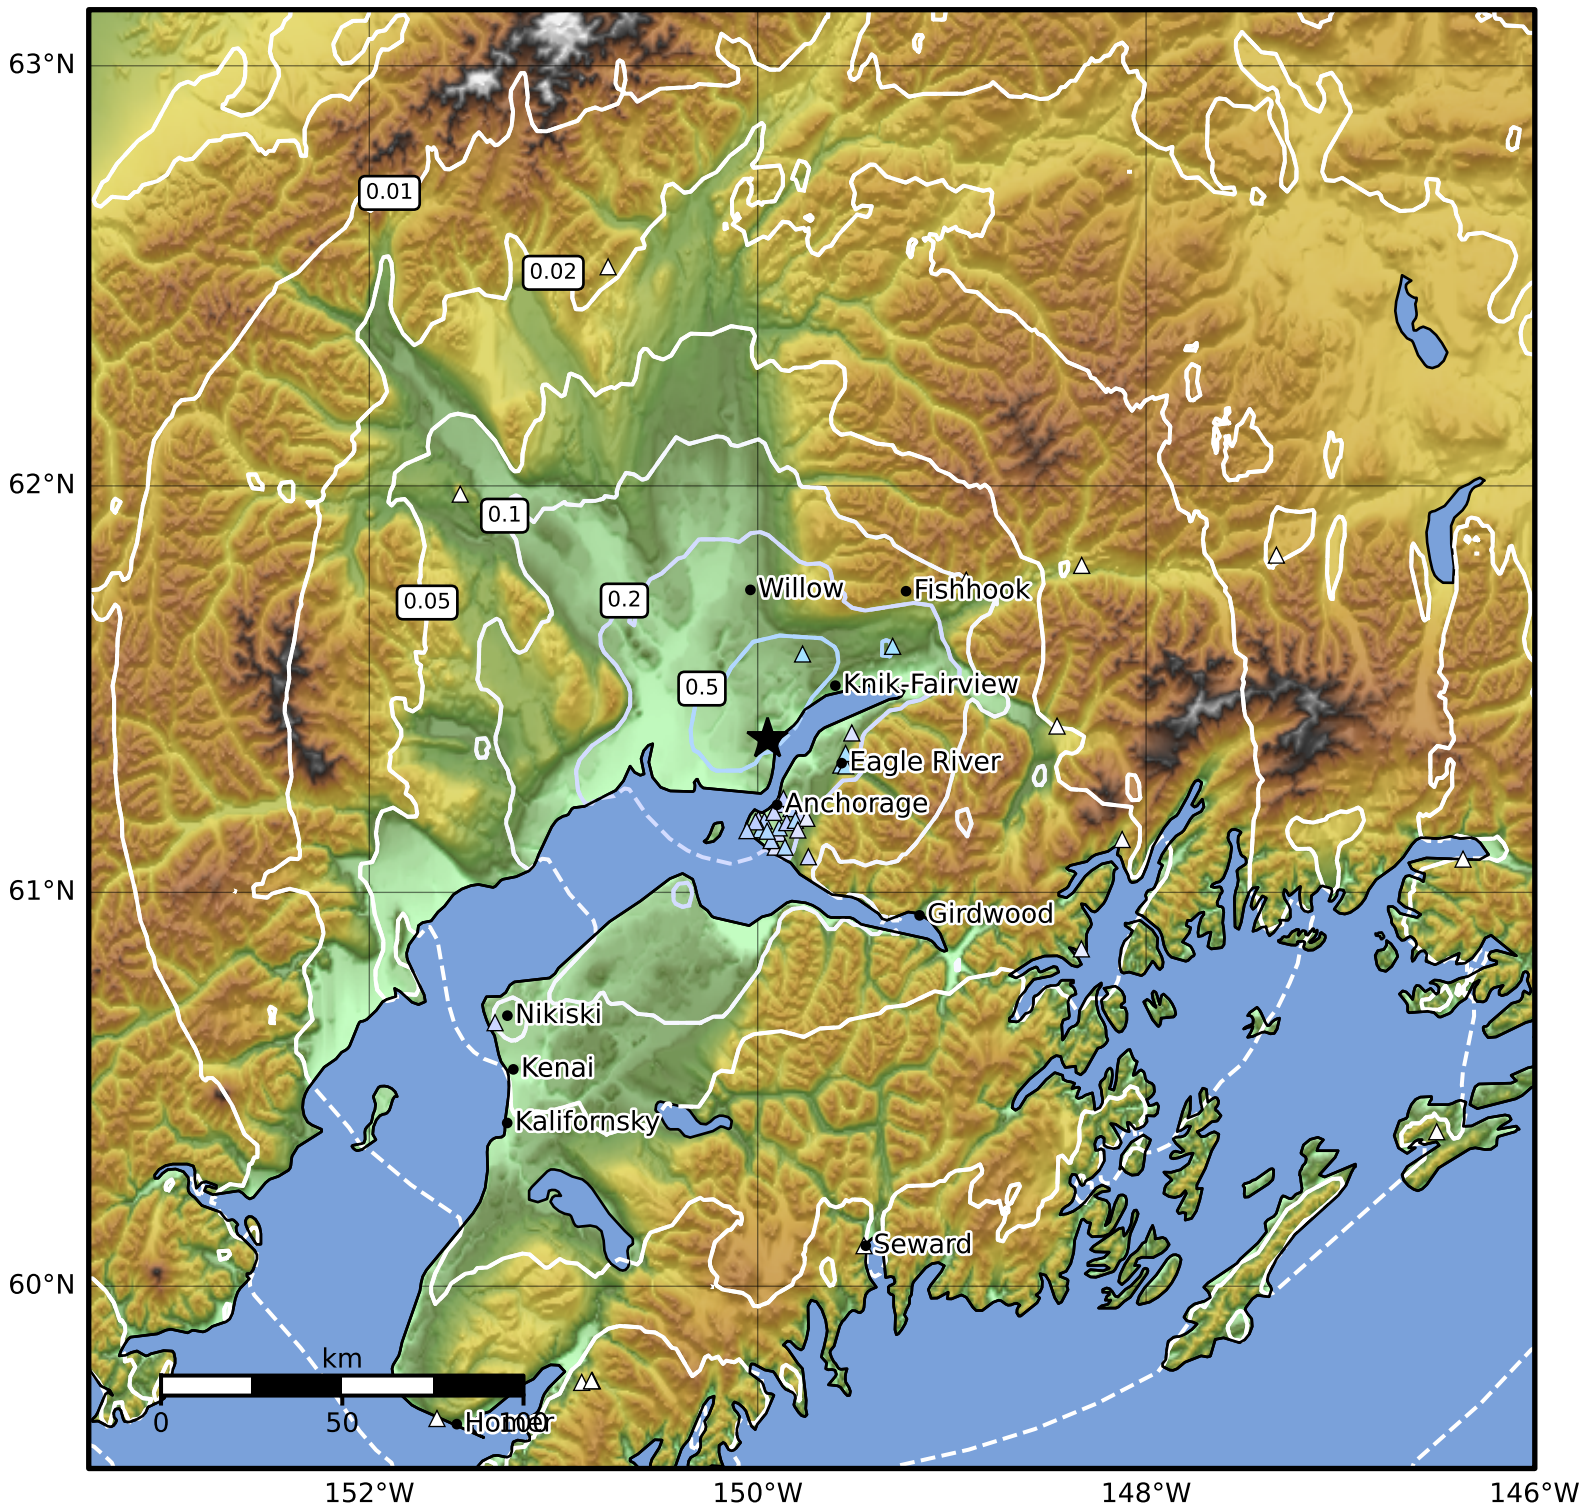

0.3 Second Peak Spectral Acceleration Map Alaska Earthquake Center  
 ShakeMap: 17 km (11 miles) NNW of Elmendorf AFB  
 Mar 05, 2025 06:14:38 UTC M3.7 N61.38 W149.95 Depth: 31.5km ID:ak0252xy1w8g

SA(0.3) (%g)	0.1	0.2	0.5	1	2	5	10	20	50	100	200
--------------	-----	-----	-----	---	---	---	----	----	----	-----	-----

Scale based on Worden et al. (2012)

Version 1: Processed 2025-03-05T06:23:33Z

△ Seismic Instrument ○ Reported Intensity

★ Epicenter