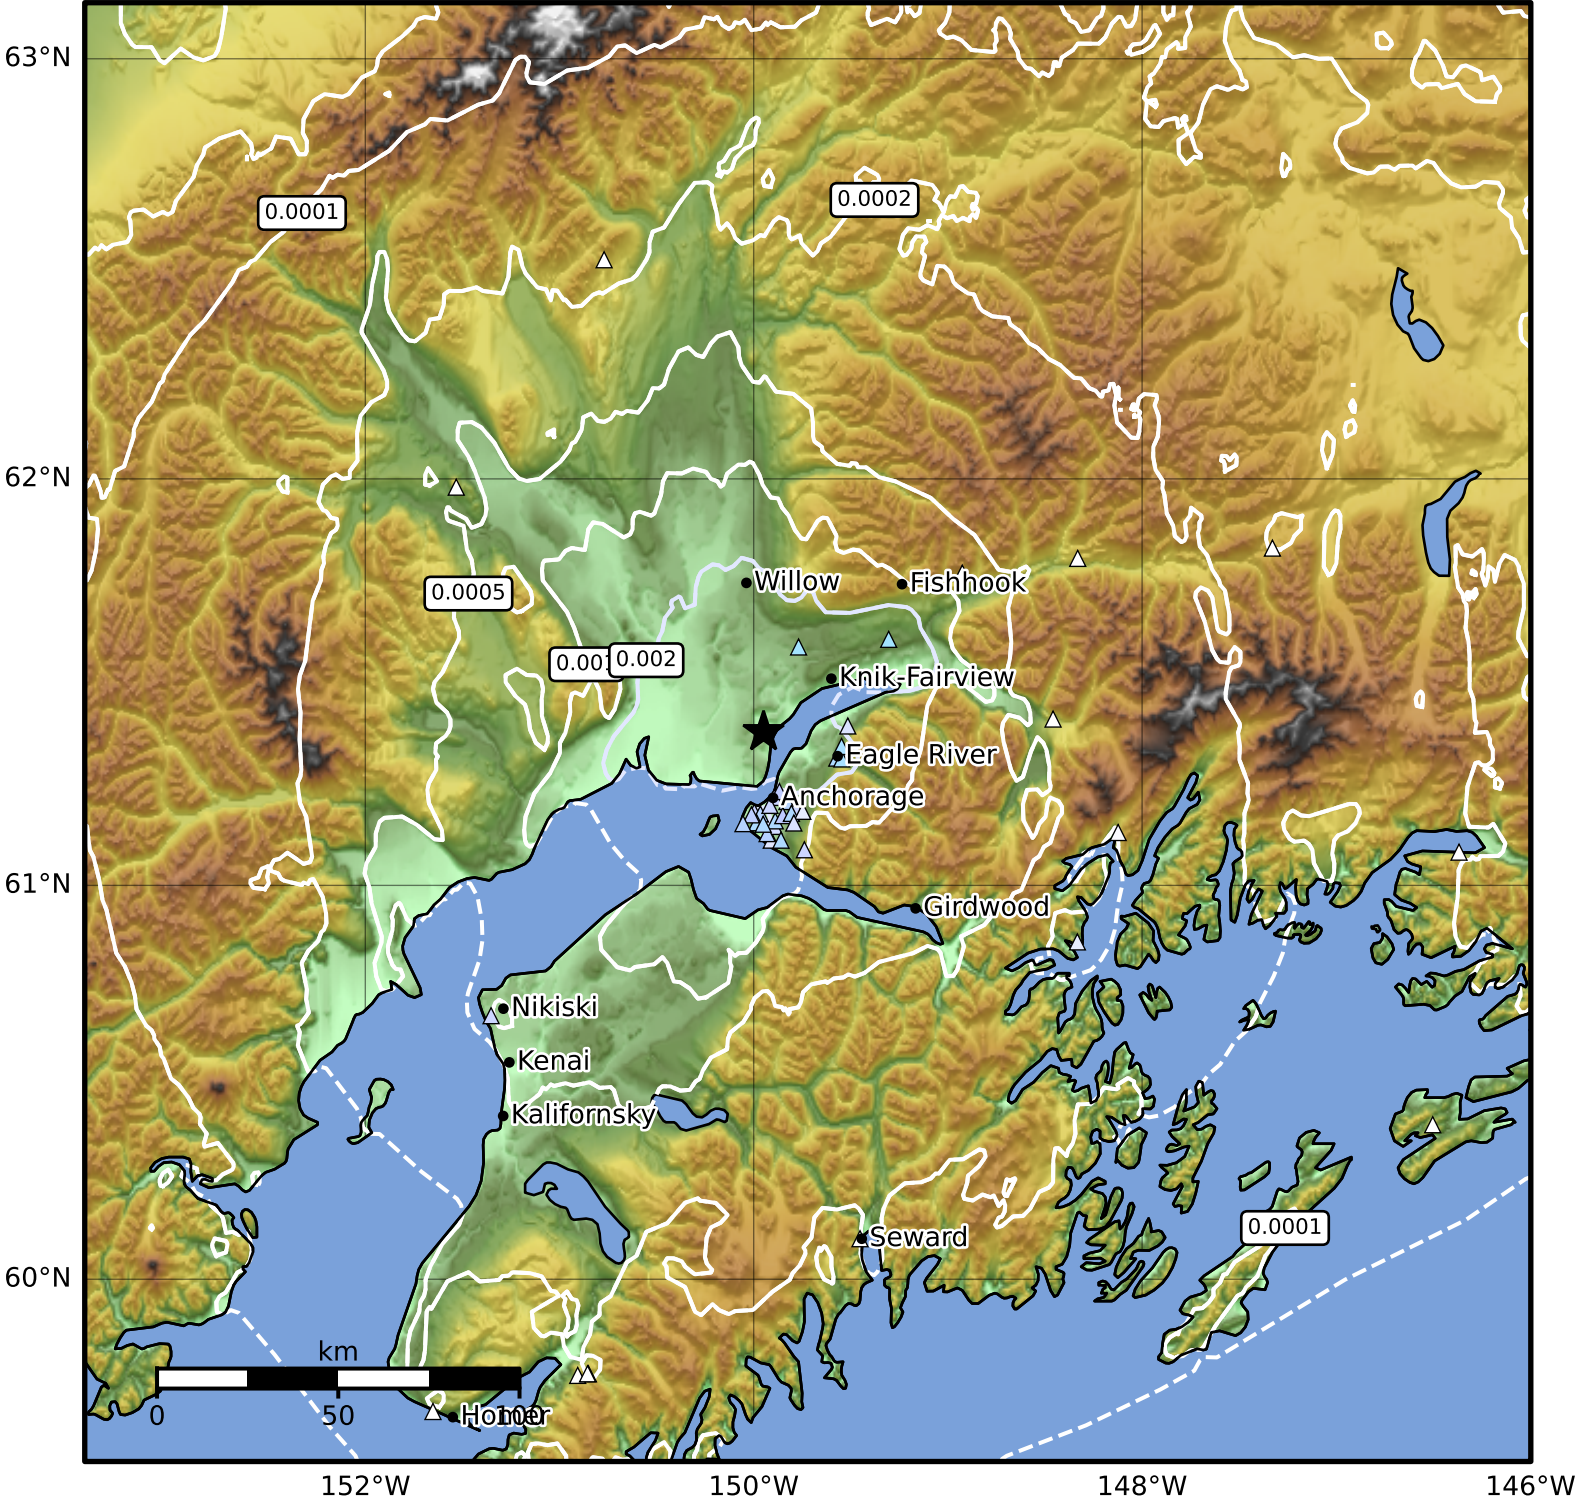

3.0 Second Peak Spectral Acceleration Map Alaska Earthquake Center  
 ShakeMap: 17 km (11 miles) NNW of Elmendorf AFB  
 Mar 05, 2025 06:14:38 UTC M3.7 N61.38 W149.95 Depth: 31.5km ID:ak0252xy1w8g

Scale based on Worden et al. (2012)