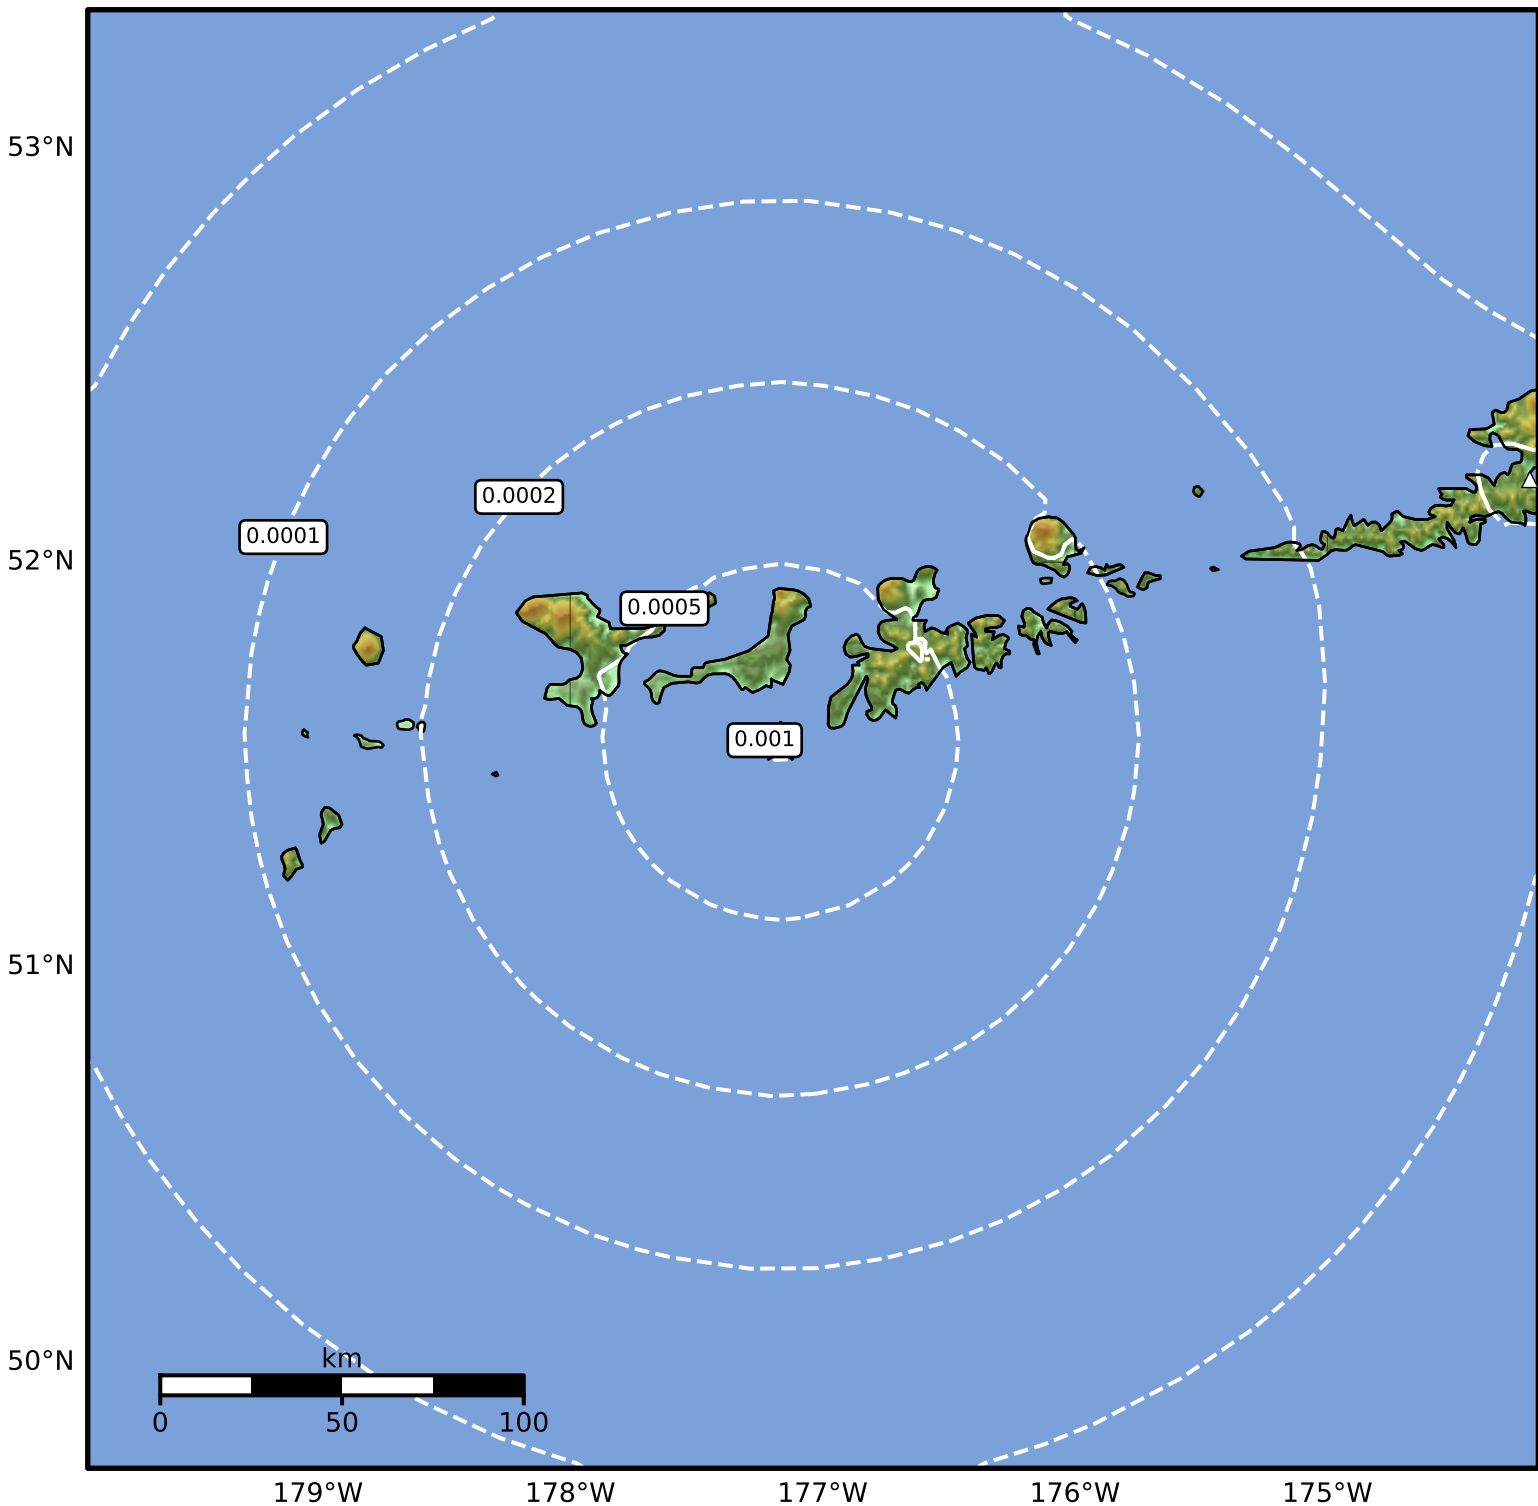

3.0 Second Peak Spectral Acceleration Map Alaska Earthquake Center
ShakeMap: 50 km (31 miles) SW of Adak
Mar 06, 2025 02:28:19 UTC M3.6 N51.56 W177.17 Depth: 44.5km ID:ak0252zjah2f

Scale based on Worden et al. (2012)

Version 1: Processed 2025-03-06T08:11:42Z

△ Seismic Instrument ○ Reported Intensity

★ Epicenter